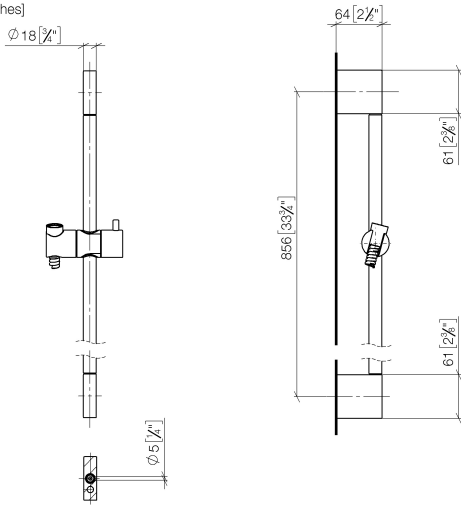

ST 050 203 2979

Fits: IMO, LISSÉ, META

- slide bar
- Pipe diameter 18 mm
- gauge 853 mm
- metal shower hose 1750mm with integrated anti-twist protection
- shower hose connector 3/8"
- Three or five settings: COMPACT RAIN, COMPACT SOFT FLOW, COMPACT AQUAPRESSURE FLOW, max. flow rate 6.8 l/min (at 3 bar)
- Function from: 6 l/min
- spray head Ø 100mm
- This product can help a building meet the requirements of Green Building Rating Systems, e.g. LEED®, BREEAM®, DGNB

ST 050 203 2979

mm [inches]

ST 050 203 2979

Spare parts list

No.	Item Number	Name	Quantity used	Delivery time
1	05 17 20 726 02 90	fixing set	2	2
2	08 17 20 726 90	holder	2	2
3	09 31 11 049 90	pin	2	2
4	04 31 11 113 00 90	pin	2	2
5	08 17 97 054-42	holder	2	60
6	90 28 22 597 00-42	holder	1	30
7	12 580 970-42	Slide unit - Brushed Bronze	1	30
8	28 322 970-42	Metal shower hose 1/2" x 3/8" x 1750 mm - Brushed Bronze	1	30