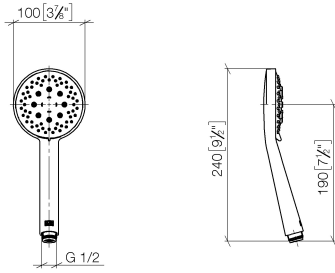

ST 050 203 2979

Fits: IMO, LISSÉ, META

- slide bar
- Pipe diameter 18 mm
- gauge 853 mm
- metal shower hose 1750mm with integrated anti-twist protection
- shower hose connector 3/8"
- Three or five settings: COMPACT RAIN, COMPACT SOFT FLOW, COMPACT AQUAPRESSURE FLOW, max. flow rate 6.8 l/min (at 3 bar)
- Function from: 6 l/min
- spray head Ø 100mm
- This product can help a building meet the requirements of Green Building Rating Systems, e.g. LEED®, BREEAM®, DGNB

ST 050 203 2979

mm [inches]

ST 050 203 2979

Spare parts list

No.	Item Number	Name	Quantity used	Delivery time
1	05 17 20 726 02 90	fixing set	2	2
2	08 17 20 726 90	holder	2	2
3	09 31 11 049 90	pin	2	2
4	04 31 11 113 00 90	pin	2	2
5	08 17 97 054-42	holder	2	60
6	90 28 22 597 00-42	holder	1	30
7	12 580 970-42	Slide unit - Brushed Bronze	1	30
8	28 322 970-42	Metal shower hose 1/2" x 3/8" x 1750 mm - Brushed Bronze	1	30

Shower set - Brushed Bronze

IMO

ST 050 203 2979

Shower set - Brushed Bronze

IMO

ST 050 203 2979

ST 050 203 2979

mm [inches]

Flow rate chart

Certificates

LGA_29984.

Spare parts list

No.	Item Number	Name	Quantity used	Delivery time
1	09 23 01 039 90	sieve	1	2