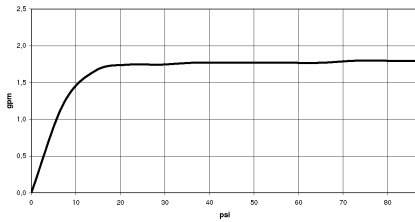

Shower set - Brushed Bronze

IMO

ST 050 203 2979

Shower set - Brushed Bronze

IMO

ST 050 203 2979

ST 050 203 2979

mm [inches]

Flow rate chart

Certificates

LGA_29984.

Spare parts list

No.	Item Number	Name	Quantity used	Delivery time
1	09 23 01 039 90	sieve	1	2