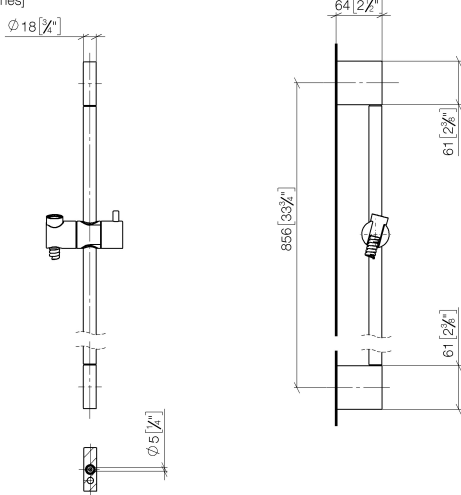

ST 050 203 2979

Fits: IMO, LISSÉ, META

- slide bar
- Pipe diameter 18 mm
- gauge 853 mm
- metal shower hose 1750mm with integrated anti-twist protection
- shower hose connector 3/8"
- Three or five settings: COMPACT RAIN, COMPACT SOFT FLOW, COMPACT AQUAPRESSURE FLOW, max. flow rate 6.8 l/min (at 3 bar)
- Function from: 6 l/min
- spray head Ø 100mm
- This product can help a building meet the requirements of Green Building Rating Systems, e.g. LEED®, BREEAM®, DGNB

Certificates

WRAS_2009048. ACS_20 ACC LY 738. IAPMO_4976 (1).

ST 050 203 2979

Spare parts list

No.	Item Number	Name	Quantity used	Delivery time
1	05 17 20 726 02 90	fixing set	2	2
2	08 17 20 726 90	holder	2	2
3	09 31 11 049 90	pin	2	2
4	04 31 11 113 00 90	pin	2	2
5	08 17 97 054-99	holder	2	30
6	90 28 22 597 00-99	holder	1	30
7	12 580 970-99	Slide unit - Brushed Dark Platinum	1	30
8	28 322 970-99	Metal shower hose 1/2" x 3/8" x 1750 mm - Brushed Dark Platinum	1	2