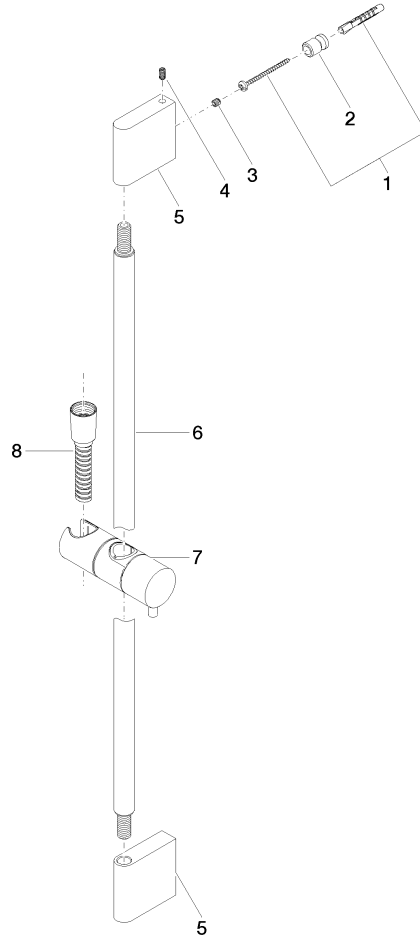

ST 050 203 2979

Fits: IMO, LISSÉ, META

- slide bar
- Pipe diameter 18 mm
- gauge 853 mm
- metal shower hose 1750mm with integrated anti-twist protection
- shower hose connector 3/8"
- Three or five settings: COMPACT RAIN, COMPACT SOFT FLOW, COMPACT AQUAPRESSURE FLOW, max. flow rate 6.8 l/min (at 3 bar)
- Function from: 6 l/min
- spray head Ø 100mm
- This product can help a building meet the requirements of Green Building Rating Systems, e.g. LEED®, BREEAM®, DGNB

ST 050 203 2979

Fits: IMO, LULU, MEM, TARA, CL.1, LISSÉ,
VAIA, META, CYO

- slide bar
- Pipe diameter 18 mm
- gauge 853 mm
- metal shower hose 1750mm with integrated anti-twist protection
- shower hose connector 3/8"
- WRAS 2009048

Certificates

WRAS_2009048. ACS_20 ACC LY 738. IAPMO_4976 (1).

ST 050 203 2979

Spare parts list

No.	Item Number	Name	Quantity used	Delivery time
1	05 17 20 726 02 90	fixing set	2	2
2	08 17 20 726 90	holder	2	2
3	09 31 11 049 90	pin	2	2
4	04 31 11 113 00 90	pin	2	2
5	08 17 97 054-99	holder	2	30
6	90 28 22 597 00-99	holder	1	30
7	12 580 970-99	Slide unit - Brushed Dark Platinum	1	30
8	28 322 970-99	Metal shower hose 1/2" x 3/8" x 1750 mm - Brushed Dark Platinum	1	2