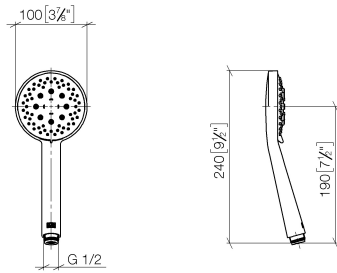

ST 050 203 2979

Fits: IMO, LISSÉ, META

- slide bar
- Pipe diameter 18 mm
- gauge 853 mm
- metal shower hose 1750mm with integrated anti-twist protection
- shower hose connector 3/8"
- Three or five settings: COMPACT RAIN, COMPACT SOFT FLOW, COMPACT AQUAPRESSURE FLOW, max. flow rate 6.8 l/min (at 3 bar)
- Function from: 6 l/min
- spray head Ø 100mm
- This product can help a building meet the requirements of Green Building Rating Systems, e.g. LEED®, BREEAM®, DGNB

Certificates

WRAS_2009048. ACS_20 ACC LY 738. IAPMO_4976 (1).

ST 050 203 2979

Spare parts list

No.	Item Number	Name	Quantity used	Delivery time
1	05 17 20 726 02 90	fixing set	2	2
2	08 17 20 726 90	holder	2	2
3	09 31 11 049 90	pin	2	2
4	04 31 11 113 00 90	pin	2	2
5	08 17 97 054-99	holder	2	30
6	90 28 22 597 00-99	holder	1	30
7	12 580 970-99	Slide unit - Brushed Dark Platinum	1	30
8	28 322 970-99	Metal shower hose 1/2" x 3/8" x 1750 mm - Brushed Dark Platinum	1	2

ST 050 203 2979

ST 050 203 2979

mm [inches]

Flow rate chart

Certificates

LGA_29984.

Spare parts list

No.	Item Number	Name	Quantity used	Delivery time
1	09 23 01 039 90	sieve	1	2