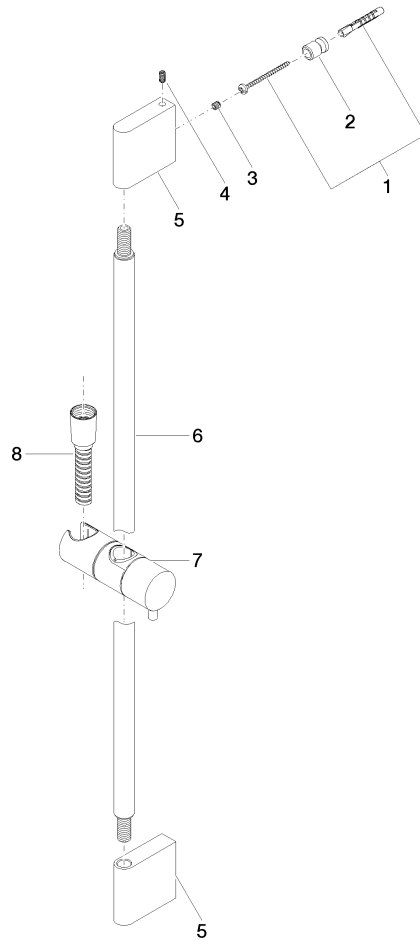

ST 050 203 9979

Fits: IMO, LULU, MEM, TARA, CL.1, LISSÉ, VAIA, META, CYO

- slide bar
- Pipe diameter 18 mm
- gauge 853 mm
- metal shower hose 1750mm with integrated anti-twist protection
- shower hose connector 3/8"
- Three or five settings: COMPACT RAIN, COMPACT SOFT FLOW, COMPACT AQUAPRESSURE FLOW, max. flow rate 15 l/min (at 3 bar)
- Function from: 7 l/min
- spray head Ø 100mm

ST 050 203 9979

Fits: IMO, LULU, MEM, TARA, CL.1, LISSÉ,
VAIA, META, CYO

- slide bar
- Pipe diameter 18 mm
- gauge 853 mm
- metal shower hose 1750mm with integrated anti-twist protection
- shower hose connector 3/8"
- WRAS 2009048

Required miscellaneous

	Hand shower - Chrome ●Max. flow rate 15 l/min (at 3 bar)	28 018 979-00
---	--	---------------

Shower set - Chrome

IMO

ST 050 203 9979

ST 050 203 9979

mm [inches]

Certificates

WRAS_2009048. ACS_20 ACC LY 738. IAPMO_4976 (1).

Spare parts list

No.	Item Number	Name	Quantity used	Delivery time
1	05 17 20 726 02 90	fixing set	2	2
2	08 17 20 726 90	holder	2	2
3	09 31 11 049 90	pin	2	2
4	04 31 11 113 00 90	pin	2	2
5	08 17 97 054-00	holder	2	10
6	90 28 22 597 00-00	holder	1	10
7	12 580 970-00	Slide unit - Chrome	1	10
8	28 322 970-00	Metal shower hose 1/2" x 3/8" x 1750 mm - Chrome	1	2