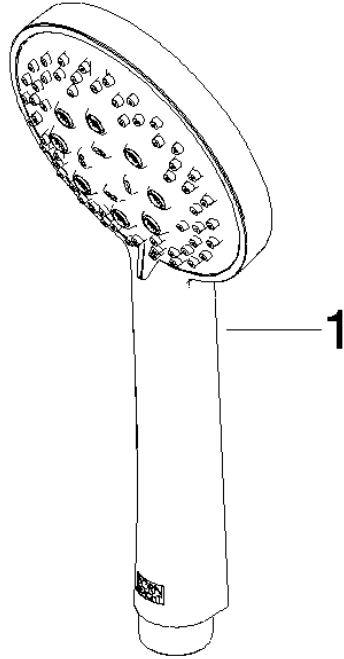

ST 050 203 9979

Fits: IMO, LULU, MEM, TARA, CL.1, LISSÉ, VAIA, META, CYO

- slide bar
- Pipe diameter 18 mm
- gauge 853 mm
- metal shower hose 1750mm with integrated anti-twist protection
- shower hose connector 3/8"
- Three or five settings: COMPACT RAIN, COMPACT SOFT FLOW, COMPACT AQUAPRESSURE FLOW, max. flow rate 15 l/min (at 3 bar)
- Function from: 7 l/min
- spray head Ø 100mm

No.	Item Number	Name	Quantity used	Delivery time
1	05 17 20 726 02 90	fixing set	2	2
2	08 17 20 726 90	holder	2	2
3	09 31 11 049 90	pin	2	2
4	04 31 11 113 00 90	pin	2	2
5	08 17 97 054-08	holder	2	40
6	90 28 22 597 00-08	holder	1	-
Spare part can no longer be ordered, please order the replacement item				
7	12 580 970-08	Slide unit - Platinum	1	40
8	28 322 970-08	Metal shower hose 1/2" x 3/8" x 1750 mm - Platinum	1	40

ST 050 203 9979

ST 050 203 9979

mm [inches]

Flow rate chart

Certificates

LGA_29984.

DVGW_DW-
6517DN0129.

WRAS_2210003.

ST 050 203 9979

Parts for other
finishes can be found
here: [Chrome](#)

Spare parts list

No.	Item Number	Name	Quantity used	Delivery time
1	09 23 01 039 90	sieve	1	2