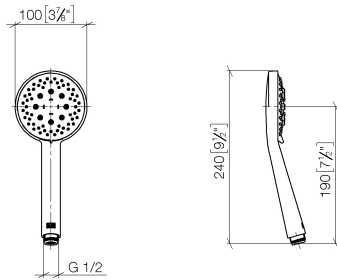

No.	Item Number	Name	Quantity used	Delivery time
1	05 17 20 726 02 90	fixing set	2	2
2	08 17 20 726 90	holder	2	2
3	09 31 11 049 90	pin	2	2
4	04 31 11 113 00 90	pin	2	2
5	08 17 97 054-08	holder	2	40
6	90 28 22 597 00-08	holder	1	-
Spare part can no longer be ordered, please order the replacement item				
7	12 580 970-08	Slide unit - Platinum	1	40
8	28 322 970-08	Metal shower hose 1/2" x 3/8" x 1750 mm - Platinum	1	40

ST 050 203 9979

- Three or five settings: COMPACT RAIN, COMPACT SOFT FLOW, COMPACT AQUAPRESSURE FLOW, max. flow rate 15 l/min (at 3 bar)
- with anti-scale system
- spray head Ø 100mm
- 1/2" connection
- WRAS 2210003
- Function from: 7 l/min

Shower set - Platinum

IMO

ST 050 203 9979

Shower set - Platinum

IMO

ST 050 203 9979

Shower set - Platinum

IMO

ST 050 203 9979

ST 050 203 9979

mm [inches]

Flow rate chart

Certificates

LGA_29984.

DVGW_DW-
6517DN0129.

WRAS_2210003.