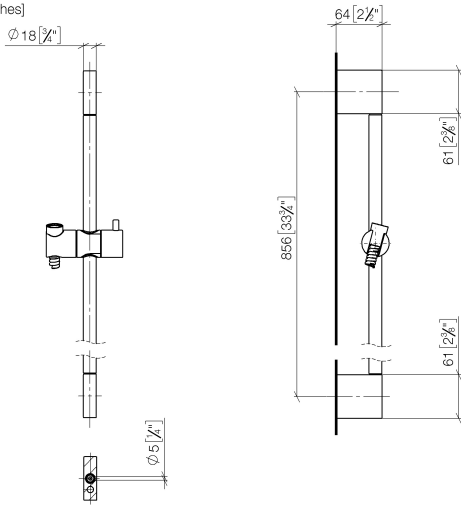

Shower set - Light Gold

ST 050 203 9979

Fits: IMO, LULU, MEM, TARA, CL.1, LISSÉ, VAIA, META, CYO

- slide bar
- Pipe diameter 18 mm
- gauge 853 mm
- metal shower hose 1750mm with integrated anti-twist protection
- shower hose connector 3/8"
- Three or five settings: COMPACT RAIN, COMPACT SOFT FLOW, COMPACT AQUAPRESSURE FLOW, max. flow rate 15 l/min (at 3 bar)
- Function from: 7 l/min
- spray head Ø 100mm

ST 050 203 9979

Individual components of this set

You need the following components for this set

1x 26 413 979-26

1x 28 018 979-26

ST 050 203 9979

Fits: IMO, LULU, MEM, TARA, CL.1, LISSÉ,
VAIA, META, CYO

- slide bar
- Pipe diameter 18 mm
- gauge 853 mm
- metal shower hose 1750mm with integrated anti-twist protection
- shower hose connector 3/8"
- WRAS 2009048

Required miscellaneous

	Concealed wall elbow - •min. recess depth 90 mm •max. recess depth 163 mm	35 085 970 90
---	--	---------------

Required miscellaneous

	Slide unit - Light Gold	12 580 970-26
---	--------------------------------	---------------

Required miscellaneous

	Hand shower FlowReduce - Light Gold	28 018 979-26 0010
---	--	-----------------------

ST 050 203 9979

mm [inches]

Spare parts list

No.	Item Number	Name	Quantity used	Delivery time
1	05 17 20 726 02 90	fixing set	2	2
2	08 17 20 726 90	holder	2	2
3	09 31 11 049 90	pin	2	2
4	04 31 11 113 00 90	pin	2	2
5	08 17 97 054-26	holder	2	60
6	90 28 22 597 00-26	holder	1	30
7	12 580 970-26	Slide unit - Light Gold	1	30
8	28 322 970-26	Metal shower hose 1/2" x 3/8" x 1750 mm - Light Gold	1	30