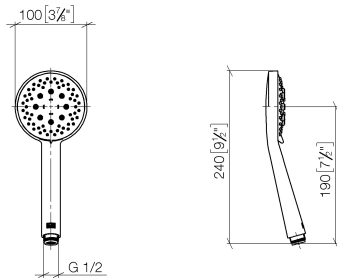

Shower set - Light Gold

ST 050 203 9979

Fits: IMO, LULU, MEM, TARA, CL.1, LISSÉ, VAIA, META, CYO

- slide bar
- Pipe diameter 18 mm
- gauge 853 mm
- metal shower hose 1750mm with integrated anti-twist protection
- shower hose connector 3/8"
- Three or five settings: COMPACT RAIN, COMPACT SOFT FLOW, COMPACT AQUAPRESSURE FLOW, max. flow rate 15 l/min (at 3 bar)
- Function from: 7 l/min
- spray head Ø 100mm

Required miscellaneous

	Hand shower FlowReduce - Light Gold	28 018 979-26 0010
---	--	-----------------------

ST 050 203 9979

mm [inches]

Spare parts list

No.	Item Number	Name	Quantity used	Delivery time
1	05 17 20 726 02 90	fixing set	2	2
2	08 17 20 726 90	holder	2	2
3	09 31 11 049 90	pin	2	2
4	04 31 11 113 00 90	pin	2	2
5	08 17 97 054-26	holder	2	60
6	90 28 22 597 00-26	holder	1	30
7	12 580 970-26	Slide unit - Light Gold	1	30
8	28 322 970-26	Metal shower hose 1/2" x 3/8" x 1750 mm - Light Gold	1	30

Shower set - Light Gold

IMO

ST 050 203 9979

Shower set - Light Gold

IMO

ST 050 203 9979

Shower set - Light Gold

IMO

ST 050 203 9979

ST 050 203 9979

mm [inches]

Flow rate chart

Certificates

LGA_29984.

WRAS_2210003.

ST 050 203 9979