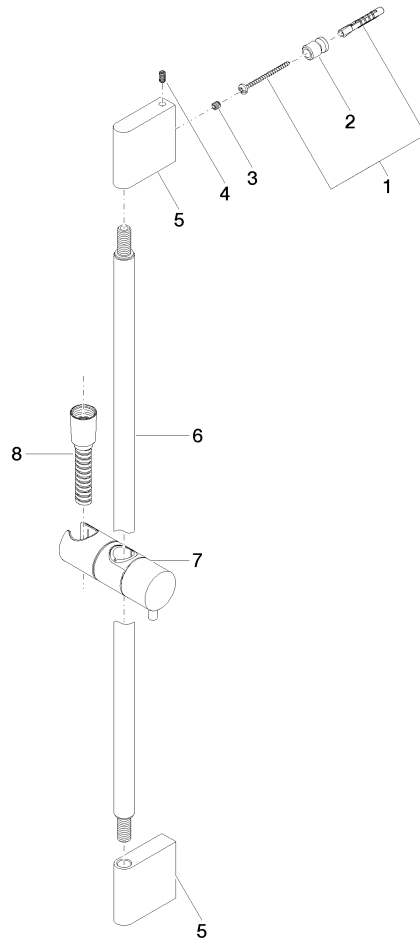

Shower set - Champagne (22kt Gold)

ST 050 203 9979

Fits: IMO, LULU, MEM, TARA, CL.1, LISSÉ, VAIA, META, CYO

- slide bar
- Pipe diameter 18 mm
- gauge 853 mm
- metal shower hose 1750mm with integrated anti-twist protection
- shower hose connector 3/8"
- Three or five settings: COMPACT RAIN, COMPACT SOFT FLOW, COMPACT AQUAPRESSURE FLOW, max. flow rate 15 l/min (at 3 bar)
- Function from: 7 l/min
- spray head Ø 100mm

Shower set - Champagne (22kt Gold)

IMO

ST 050 203 9979

Fits: IMO, LULU, MEM, TARA, CL.1, LISSÉ,
VAIA, META, CYO

- slide bar
- Pipe diameter 18 mm
- gauge 853 mm
- metal shower hose 1750mm with integrated anti-twist protection
- shower hose connector 3/8"
- WRAS 2009048

Recommended miscellaneous

Wall elbow - Champagne (22kt Gold) 28 450 980-47

ST 050 203 9979

mm [inches]

ST 050 203 9979

Parts for other finishes can be found here: [Chrome](#)

Spare parts list

No.	Item Number	Name	Quantity used	Delivery time
1	05 17 20 726 02 90	fixing set	2	2
2	08 17 20 726 90	holder	2	2
3	09 31 11 049 90	pin	2	2
4	04 31 11 113 00 90	pin	2	2
5	08 17 97 054-47	holder	2	30
6	90 28 22 597 00-47	holder	1	30
7	12 580 970-47	Slide unit - Champagne (22kt Gold)	1	30
8	28 322 970-47	Metal shower hose 1/2" x 3/8" x 1750 mm - Champagne (22kt Gold)	1	30

Shower set - Champagne (22kt Gold)

IMO

ST 050 203 9979

- Three or five settings: COMPACT RAIN, COMPACT SOFT FLOW, COMPACT AQUAPRESSURE FLOW, max. flow rate 15 l/min (at 3 bar)
- with anti-scale system
- spray head Ø 100mm
- 1/2" connection
- WRAS 2210003
- Function from: 7 l/min