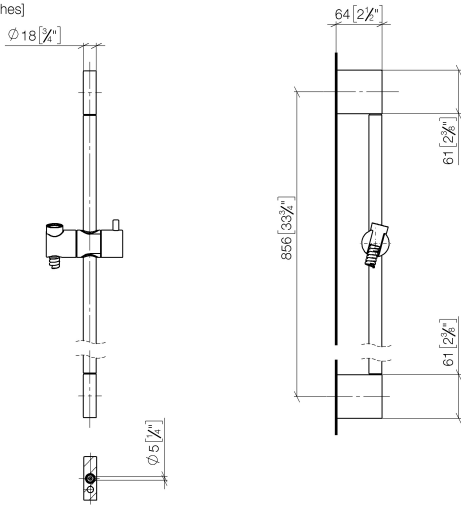

Shower set - Champagne (22kt Gold)

ST 050 203 9979

Fits: IMO, LULU, MEM, TARA, CL.1, LISSÉ, VAIA, META, CYO

- slide bar
- Pipe diameter 18 mm
- gauge 853 mm
- metal shower hose 1750mm with integrated anti-twist protection
- shower hose connector 3/8"
- Three or five settings: COMPACT RAIN, COMPACT SOFT FLOW, COMPACT AQUAPRESSURE FLOW, max. flow rate 15 l/min (at 3 bar)
- Function from: 7 l/min
- spray head Ø 100mm

Shower set - Champagne (22kt Gold)

IMO

ST 050 203 9979

Fits: IMO, LULU, MEM, TARA, CL.1, LISSÉ,
VAIA, META, CYO

- slide bar
- Pipe diameter 18 mm
- gauge 853 mm
- metal shower hose 1750mm with integrated anti-twist protection
- shower hose connector 3/8"
- WRAS 2009048

Recommended miscellaneous

Wall elbow - Champagne (22kt Gold) 28 450 980-47

ST 050 203 9979

mm [inches]

ST 050 203 9979

Parts for other finishes can be found here: [Chrome](#)

Spare parts list

No.	Item Number	Name	Quantity used	Delivery time
1	05 17 20 726 02 90	fixing set	2	2
2	08 17 20 726 90	holder	2	2
3	09 31 11 049 90	pin	2	2
4	04 31 11 113 00 90	pin	2	2
5	08 17 97 054-47	holder	2	30
6	90 28 22 597 00-47	holder	1	30
7	12 580 970-47	Slide unit - Champagne (22kt Gold)	1	30
8	28 322 970-47	Metal shower hose 1/2" x 3/8" x 1750 mm - Champagne (22kt Gold)	1	30

Shower set - Champagne (22kt Gold)

IMO

ST 050 203 9979

- Three or five settings: COMPACT RAIN, COMPACT SOFT FLOW, COMPACT AQUAPRESSURE FLOW, max. flow rate 15 l/min (at 3 bar)
- with anti-scale system
- spray head Ø 100mm
- 1/2" connection
- WRAS 2210003
- Function from: 7 l/min