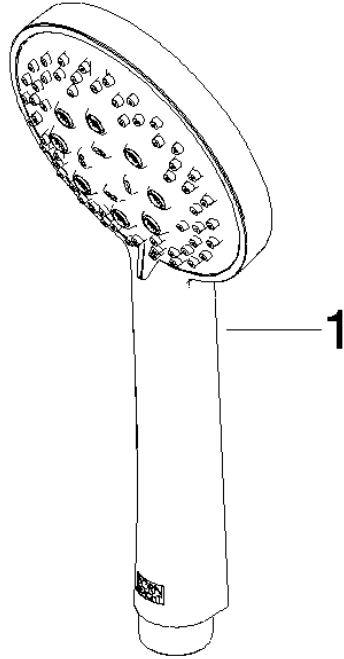

Shower set - Champagne (22kt Gold)

ST 050 203 9979

Fits: IMO, LULU, MEM, TARA, CL.1, LISSÉ, VAIA, META, CYO

- slide bar
- Pipe diameter 18 mm
- gauge 853 mm
- metal shower hose 1750mm with integrated anti-twist protection
- shower hose connector 3/8"
- Three or five settings: COMPACT RAIN, COMPACT SOFT FLOW, COMPACT AQUAPRESSURE FLOW, max. flow rate 15 l/min (at 3 bar)
- Function from: 7 l/min
- spray head Ø 100mm

Shower set - Champagne (22kt Gold)

IMO

ST 050 203 9979

Fits: IMO, LULU, MEM, TARA, CL.1, LISSÉ,
VAIA, META, CYO

- slide bar
- Pipe diameter 18 mm
- gauge 853 mm
- metal shower hose 1750mm with integrated anti-twist protection
- shower hose connector 3/8"
- WRAS 2009048

ST 050 203 9979

ST 050 203 9979

mm [inches]

Flow rate chart

Certificates

LGA_29984.

DVGW_DW-
6517DN0129.

WRAS_2210003.

ST 050 203 9979

Parts for other
finishes can be found
here: [Chrome](#)

Spare parts list

No.	Item Number	Name	Quantity used	Delivery time
1	09 23 01 039 90	sieve	1	2