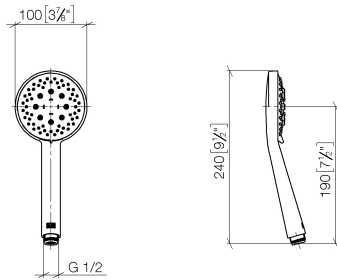

Shower set - Champagne (22kt Gold)

ST 050 203 9979

Fits: IMO, LULU, MEM, TARA, CL.1, LISSÉ, VAIA, META, CYO

- slide bar
- Pipe diameter 18 mm
- gauge 853 mm
- metal shower hose 1750mm with integrated anti-twist protection
- shower hose connector 3/8"
- Three or five settings: COMPACT RAIN, COMPACT SOFT FLOW, COMPACT AQUAPRESSURE FLOW, max. flow rate 15 l/min (at 3 bar)
- Function from: 7 l/min
- spray head Ø 100mm

Shower set - Champagne (22kt Gold)

IMO

ST 050 203 9979

Fits: IMO, LULU, MEM, TARA, CL.1, LISSÉ,
VAIA, META, CYO

- slide bar
- Pipe diameter 18 mm
- gauge 853 mm
- metal shower hose 1750mm with integrated anti-twist protection
- shower hose connector 3/8"
- WRAS 2009048

Shower set - Champagne (22kt Gold)

IMO

ST 050 203 9979

- Three or five settings: COMPACT RAIN, COMPACT SOFT FLOW, COMPACT AQUAPRESSURE FLOW, max. flow rate 15 l/min (at 3 bar)
- with anti-scale system
- spray head Ø 100mm
- 1/2" connection
- WRAS 2210003
- Function from: 7 l/min

ST 050 203 9979

ST 050 203 9979

mm [inches]

Flow rate chart

Certificates

LGA_29984.

DVGW_DW-
6517DN0129.

WRAS_2210003.