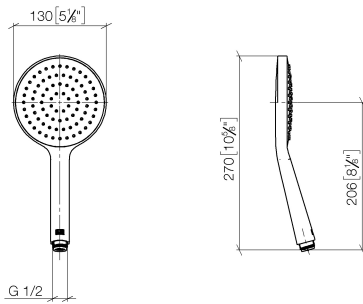

Concealed single-lever mixer with integrated shower connection with hand shower set - Chrome

IMO

ST 050 204 8070
mm [inches]