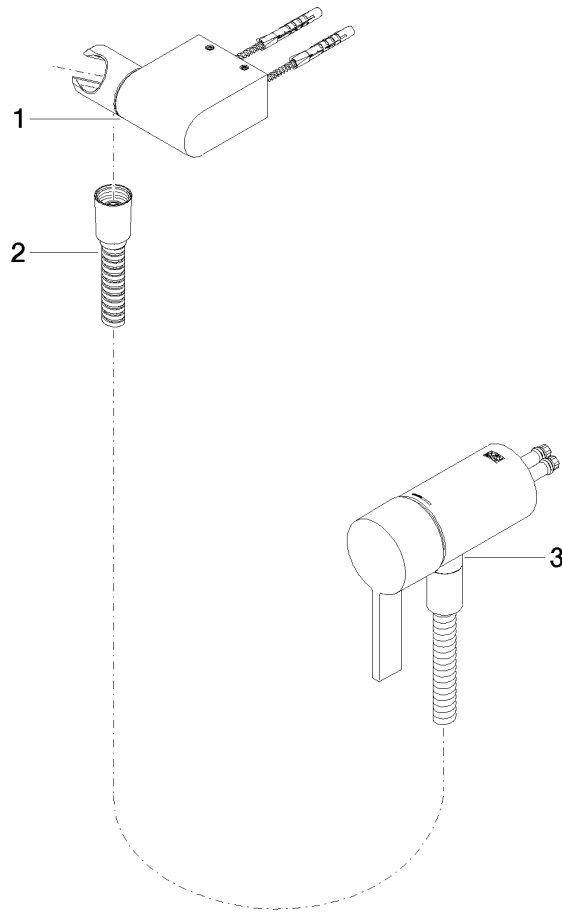

Concealed single-lever mixer with integrated shower connection with hand shower set - Chrome

IMO

ST 050 204 8979

- metal shower hose 1750mm with integrated anti-twist protection
 - Hand shower: COMPACT RAIN, max. flow rate 10 l/min (at 3 bar)
 - spray head Ø 130 mm
- Intrinsic protection against back flow.**

ST 050 204 8070
mm [inches]

Certificates

Belgaqua_21-025- WRAS_2011027. LGA_29928.
27_1.

ST 050 204 8979

Spare parts list

No.	Item Number	Name	Quantity used	Delivery time
1	28 060 970-00	Wall bracket swivel - Chrome	1	10
2	28 322 970-00	Metal shower hose 1/2" x 3/8" x 1750 mm - Chrome	1	2
3	36 050 970-00	Concealed single-lever mixer with integrated shower connection - Chrome	1	10

Concealed single-lever mixer with integrated shower connection with hand shower set - Chrome

IMO

ST 050 204 8979

- COMPACT RAIN, max. flow rate 15 l/min (at 3 bar)
- with anti-scale system
- spray head Ø 130 mm
- 1/2" connection
- WRAS 2009011