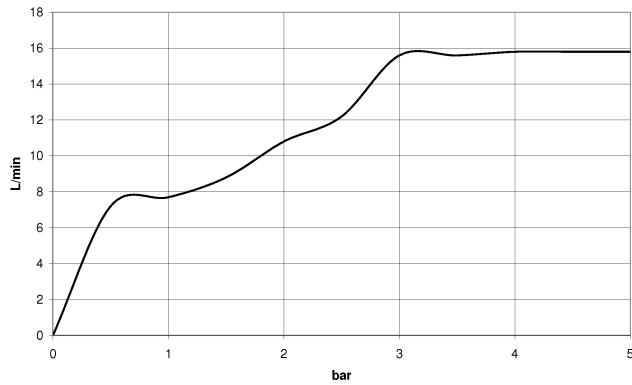

Flow rate chart

Certificates

DVGW_DW-
6517DN0129.

LGA_29983.

WRAS_2009011.