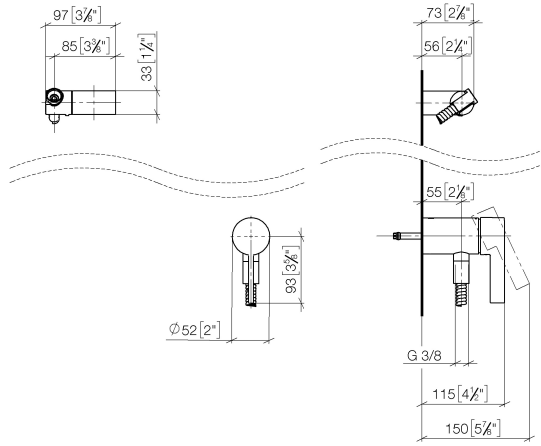

Concealed single-lever mixer with integrated shower connection with hand shower set - Chrome

IMO

ST 050 204 8979

- metal shower hose 1750mm with integrated anti-twist protection
 - Hand shower: COMPACT RAIN, max. flow rate 10 l/min (at 3 bar)
 - spray head Ø 130 mm
- Intrinsic protection against back flow.**

ST 050 204 8070
mm [inches]

Certificates

Belgaqua_21-025- WRAS_2011027. LGA_29928.
27_1.

ST 050 204 8979

Spare parts list

No.	Item Number	Name	Quantity used	Delivery time
1	28 060 970-00	Wall bracket swivel - Chrome	1	10
2	28 322 970-00	Metal shower hose 1/2" x 3/8" x 1750 mm - Chrome	1	2
3	36 050 970-00	Concealed single-lever mixer with integrated shower connection - Chrome	1	10

Concealed single-lever mixer with integrated shower connection with hand shower set - Chrome

IMO

ST 050 204 8979

- COMPACT RAIN, max. flow rate 15 l/min (at 3 bar)
- with anti-scale system
- spray head Ø 130 mm
- 1/2" connection
- WRAS 2009011