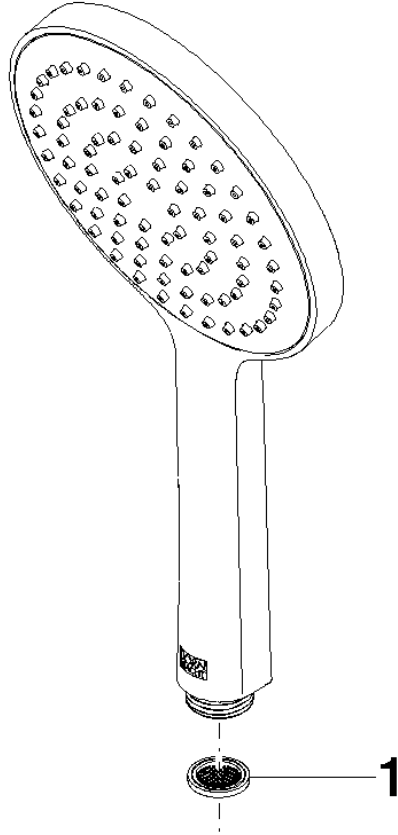

Concealed single-lever mixer with integrated shower connection with hand shower set - Champagne (22kt Gold)

IMO

ST 050 204 8979

- metal shower hose 1750mm with integrated anti-twist protection
 - Hand shower: COMPACT RAIN, max. flow rate 10 l/min (at 3 bar)
 - spray head Ø 130 mm
- Intrinsic protection against back flow.**

IMO

ST 050 204 8979

Concealed single-lever mixer with integrated shower connection with hand shower set - Champagne (22kt Gold)

IMO

ST 050 204 8979

- COMPACT RAIN, max. flow rate 15 l/min (at 3 bar)
- with anti-scale system
- spray head Ø 130 mm
- 1/2" connection
- WRAS 2009011

IMO

ST 050 204 8979

Concealed single-lever mixer with integrated shower connection with hand shower set - Champagne (22kt Gold)

ST 050 204 8070
mm [inches]

Flow rate chart

Certificates

DVGW_DW- LGA_29983.
6517DN0129.

Concealed single-lever mixer with integrated shower connection with hand shower set - Champagne (22kt Gold)

ST 050 204 8979
 Parts for other
 finishes can be found
 here: Chrome

Spare parts list

No.	Item Number	Name	Quantity used	Delivery time
1	09 23 01 039 90	sieve	1	2