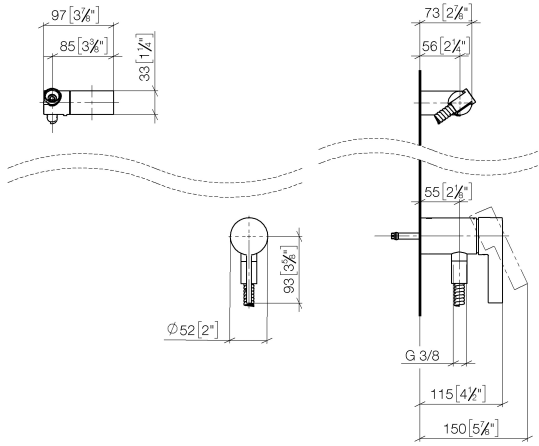

Concealed single-lever mixer with integrated shower connection with hand shower set - Champagne (22kt Gold)

IMO

ST 050 204 8979

- metal shower hose 1750mm with integrated anti-twist protection
 - Hand shower: COMPACT RAIN, max. flow rate 10 l/min (at 3 bar)
 - spray head Ø 130 mm
- Intrinsic protection against back flow.**

ST 050 204 8070
mm [inches]

Concealed single-lever mixer with integrated shower connection with hand shower set - Champagne (22kt Gold)

ST 050 204 8979
Parts for other
finishes can be found
here: Chrome