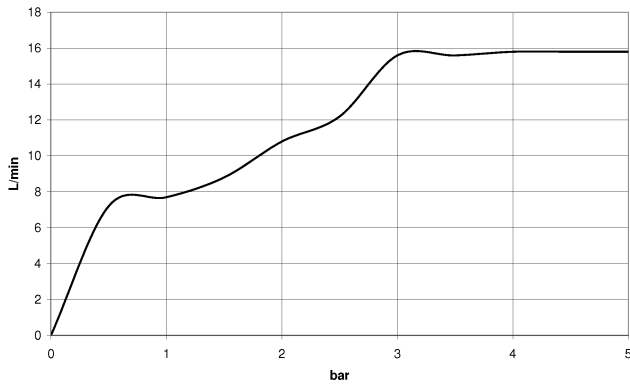

IMO

ST 050 204 8979

Concealed single-lever mixer with integrated shower connection with hand shower set - Champagne (22kt Gold)

ST 050 204 8070
mm [inches]

Flow rate chart

Certificates

DVGW_DW- LGA_29983.
6517DN0129.