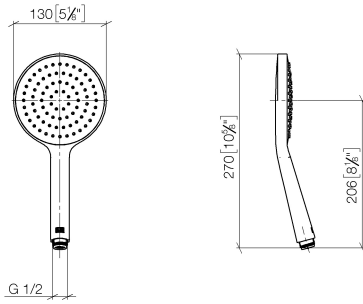

Concealed single-lever mixer with integrated shower connection with hand shower set - Champagne (22kt Gold)

IMO

ST 050 204 8979

- metal shower hose 1750mm with integrated anti-twist protection
 - Hand shower: COMPACT RAIN, max. flow rate 10 l/min (at 3 bar)
 - spray head Ø 130 mm
- Intrinsic protection against back flow.**

IMO

ST 050 204 8979

Concealed single-lever mixer with integrated shower connection with hand shower set - Champagne (22kt Gold)

IMO

ST 050 204 8979

- COMPACT RAIN, max. flow rate 15 l/min (at 3 bar)
- with anti-scale system
- spray head Ø 130 mm
- 1/2" connection
- WRAS 2009011

Concealed single-lever mixer with integrated shower connection with hand shower set - Champagne (22kt Gold)

IMO

ST 050 204 8979

Concealed single-lever mixer with integrated shower connection with hand shower set - Champagne (22kt Gold)

IMO

ST 050 204 8979

Concealed single-lever mixer with integrated shower connection with hand shower set - Champagne (22kt Gold)

ST 050 204 8070
mm [inches]

Flow rate chart

Certificates

DVGW_DW- LGA_29983.
6517DN0129.