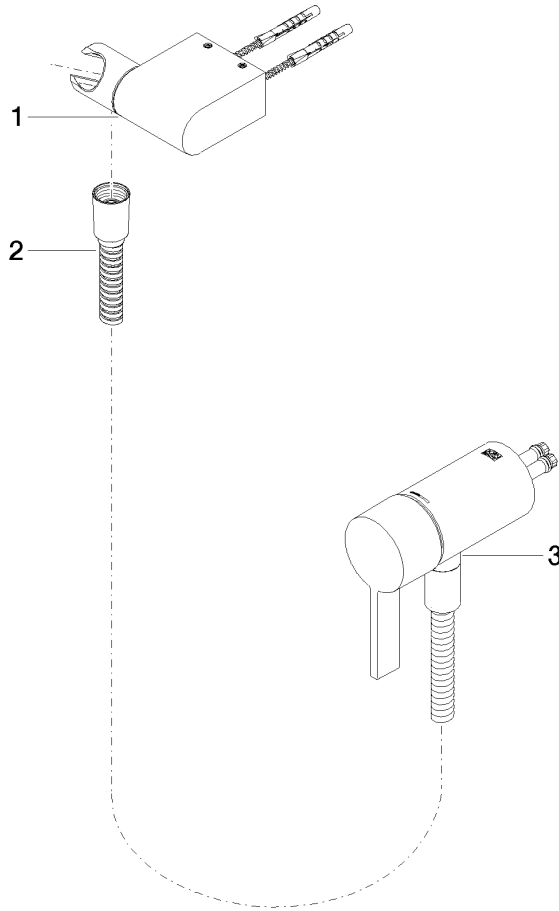

Concealed single-lever mixer with integrated shower connection with hand shower set - Champagne (22kt Gold)

IMO

ST 050 204 8979

Concealed single-lever mixer with integrated shower connection with hand shower set - Champagne (22kt Gold)

ST 050 204 8070
mm [inches]

Concealed single-lever mixer with integrated shower connection with hand shower set - Champagne (22kt Gold)

ST 050 204 8979
Parts for other
finishes can be found
here: Chrome

Spare parts list

No.	Item Number	Name	Quantity used	Delivery time
1	28 060 970-47	Wall bracket swivel - Champagne (22kt Gold)	1	30
2	28 322 970-47	Metal shower hose 1/2" x 3/8" x 1750 mm - Champagne (22kt Gold)	1	30
3	36 050 970-47	Concealed single-lever mixer with integrated shower connection - Champagne (22kt Gold)	1	30