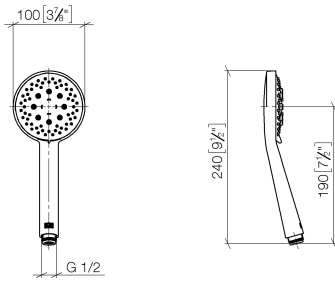

Concealed single-lever mixer with integrated shower connection with shower set - Matte Black

TARA

ST 050 205 6660

Fits: TARA, META

- cover plate Ø 78 mm
 - metal shower hose 1750mm with integrated anti-twist protection
 - slide bar
 - Three or five settings: COMPACT RAIN, COMPACT SOFT FLOW, COMPACT AQUAPRESSURE FLOW, max. flow rate l/min (at 3 bar)
 - spray head Ø 100mm
- Intrinsic protection against back flow.**

TARA

ST 050 205 6660

- Three or five settings: COMPACT RAIN, COMPACT SOFT FLOW, COMPACT AQUAPRESSURE FLOW, max. flow rate 15 l/min (at 3 bar)
- with anti-scale system
- spray head Ø 100mm
- 1/2" connection
- WRAS 2210003
- Function from: 7 l/min

Concealed single-lever mixer with integrated shower connection with shower set - Matte Black

TARA

ST 050 205 6660

Concealed single-lever mixer with integrated shower connection with shower set - Matte Black

TARA

ST 050 205 6660

Concealed single-lever mixer with integrated shower connection with shower set - Matte Black

TARA

ST 050 205 6660
mm [inches]

Flow rate chart

Certificates

LGA_29984.