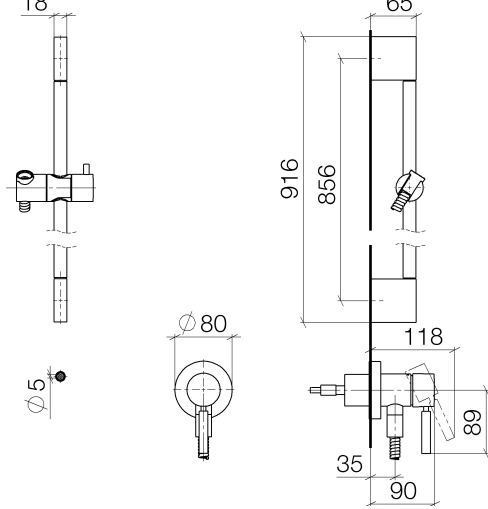

TARA

ST 050 205 6660

Concealed single-lever mixer with integrated shower connection with shower set - Matte Black

TARA

ST 050 205 6660
mm [inches]

Flow rate chart

Certificates

LGA_29984.

- cover plate Ø 78 mm
- metal shower hose 1750mm with integrated anti-twist protection
- slide bar
- WRAS 2011027

This article does not include a hand shower!

Intrinsic protection against back flow.

Article cannot be extended, please check the depth of the installation location!

Concealed single-lever mixer with integrated shower connection with shower set - Matte Black

TARA

ST 050 205 6660

Concealed single-lever mixer with integrated shower connection with shower set - Matte Black

TARA

ST 050 205 6660

Certificates

Belgaqua_21-025- WRAS_2011027. LGA_29569.
27_1.

ST 050 205 6660

Spare parts list

No.	Item Number	Name	Quantity used	Delivery time
1	05 17 20 726 02 90	fixing set	1	2
2	09 31 11 049 90	pin	2	2
3	04 31 11 113 00 90	pin	2	2
4	08 17 97 054-33	holder	2	30
5	90 28 22 597 00-33	holder	1	30
6	28 322 970-33	Metal shower hose 1/2" x 3/8" x 1750 mm - Matte Black	1	2
7	12 580 970-33	Slide unit - Matte Black	1	10
8	90 14 20 026 00 90	seal	1	2
9	36 045 660-33	Concealed single-lever mixer with cover plate with integrated shower connection - Matte Black	1	10