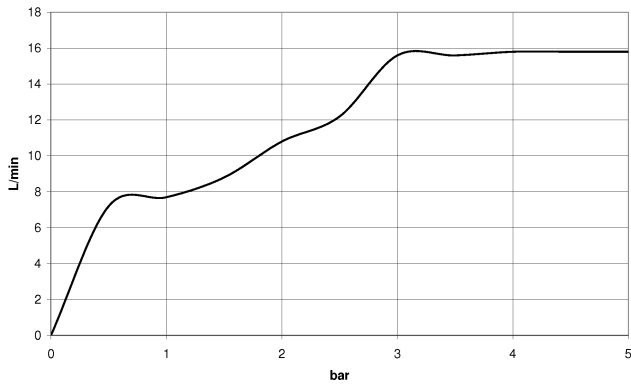

TARA

ST 050 205 6660

Concealed single-lever mixer with integrated shower connection with shower set - Matte Black

TARA

ST 050 205 6660
mm [inches]

Flow rate chart

Certificates

LGA_29984.