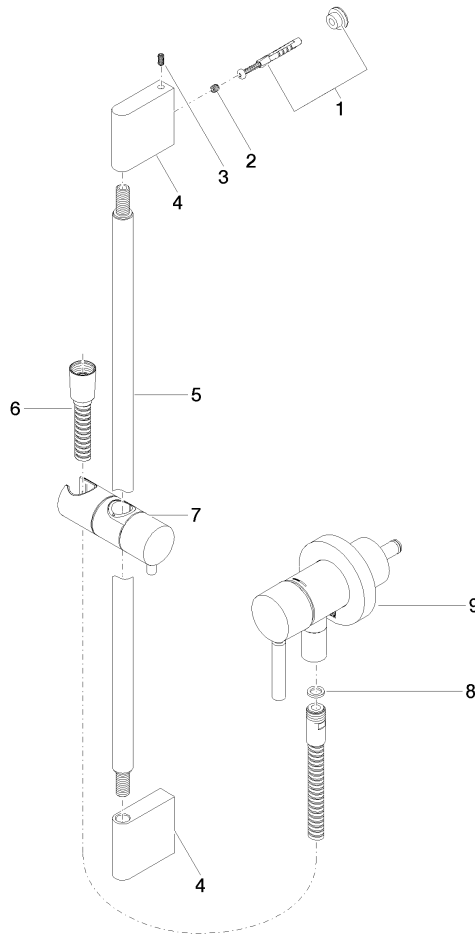

Concealed single-lever mixer with integrated shower connection with shower set - Matte Black

TARA

ST 050 205 6660

Fits: TARA, META

- cover plate Ø 78 mm
 - metal shower hose 1750mm with integrated anti-twist protection
 - slide bar
 - Three or five settings: COMPACT RAIN, COMPACT SOFT FLOW, COMPACT AQUAPRESSURE FLOW, max. flow rate l/min (at 3 bar)
 - spray head Ø 100mm
- Intrinsic protection against back flow.**

Concealed single-lever mixer with integrated shower connection with shower set - Matte Black

TARA

ST 050 205 6660

Concealed single-lever mixer with integrated shower connection with shower set - Matte Black

TARA

ST 050 205 6660

Certificates

Belgaqua_21-025- WRAS_2011027. LGA_29569.
27_1.

ST 050 205 6660

Spare parts list

No.	Item Number	Name	Quantity used	Delivery time
1	05 17 20 726 02 90	fixing set	1	2
2	09 31 11 049 90	pin	2	2
3	04 31 11 113 00 90	pin	2	2
4	08 17 97 054-33	holder	2	30
5	90 28 22 597 00-33	holder	1	30
6	28 322 970-33	Metal shower hose 1/2" x 3/8" x 1750 mm - Matte Black	1	2
7	12 580 970-33	Slide unit - Matte Black	1	10
8	90 14 20 026 00 90	seal	1	2
9	36 045 660-33	Concealed single-lever mixer with cover plate with integrated shower connection - Matte Black	1	10