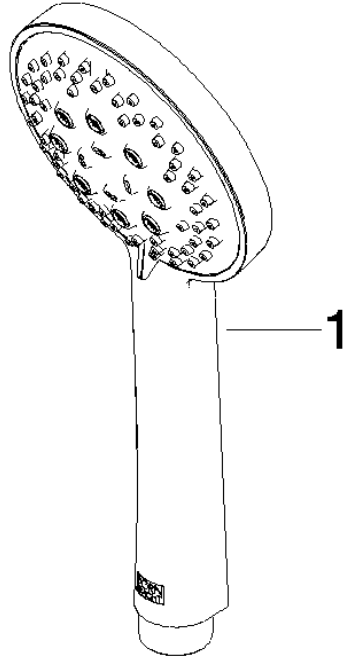

Concealed single-lever mixer with integrated shower connection with shower set - Matte Black

TARA

ST 050 205 6660

Fits: TARA, META

- cover plate Ø 78 mm
 - metal shower hose 1750mm with integrated anti-twist protection
 - slide bar
 - Three or five settings: COMPACT RAIN, COMPACT SOFT FLOW, COMPACT AQUAPRESSURE FLOW, max. flow rate l/min (at 3 bar)
 - spray head Ø 100mm
- Intrinsic protection against back flow.**

Concealed single-lever mixer with integrated shower connection with shower set - Matte Black

TARA

ST 050 205 6660

Concealed single-lever mixer with integrated shower connection with shower set - Matte Black

TARA

ST 050 205 6660

Concealed single-lever mixer with integrated shower connection with shower set - Matte Black

TARA

ST 050 205 6660
mm [inches]

Flow rate chart

Certificates

LGA_29984.

DVGW_DW-
6517DN0129.

WRAS_2210003.

Concealed single-lever mixer with integrated shower connection with shower set - Matte Black

TARA

ST 050 205 6660
Parts for other
finishes can be found
here: Chrome

Spare parts list