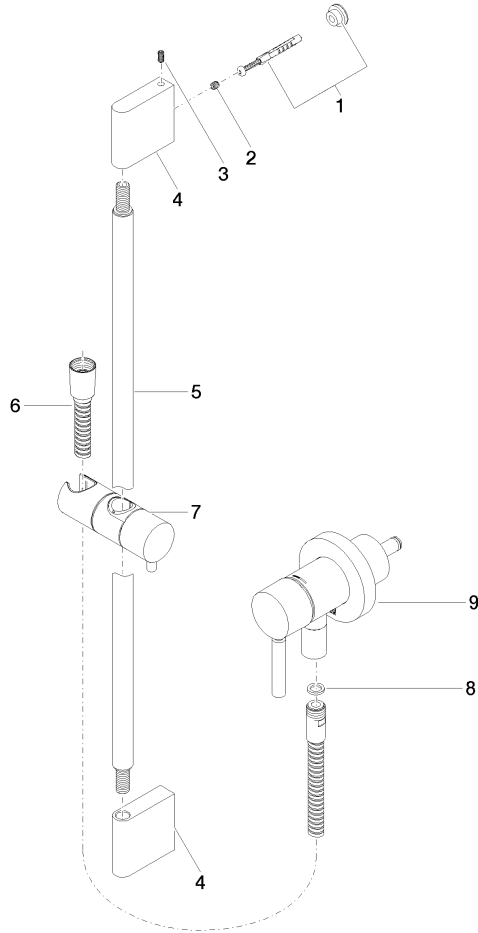

TARA

ST 050 205 6660

Fits: TARA, META

- cover plate Ø 78 mm
- metal shower hose 1750mm with integrated anti-twist protection
- slide bar
- WRAS 2011027

This article does not include a hand shower!

Intrinsic protection against back flow.

Concealed single-lever mixer with integrated shower connection with shower set - Brushed Champagne (22kt Gold)

TARA

ST 050 205 6660

Concealed single-lever mixer with integrated shower connection with shower set - Brushed Champagne (22kt Gold)

TARA

Concealed single-lever mixer with integrated shower connection with shower set - Brushed Champagne (22kt Gold)

TARA

ST 050 205 6660
Parts for other finishes can be found here: Chrome

Spare parts list

No.	Item Number	Name	Quantity used	Delivery time
1	05 17 20 726 02 90	fixing set	1	2
2	09 31 11 049 90	pin	2	2
3	04 31 11 113 00 90	pin	2	2
4	08 17 97 054-46	holder	2	30
5	90 28 22 597 00-46	holder	1	30
6	28 322 970-46	Metal shower hose 1/2" x 3/8" x 1750 mm - Brushed Champagne (22kt Gold)	1	30
7	12 580 970-46	Slide unit - Brushed Champagne (22kt Gold)	1	30
8	90 14 20 026 00 90	seal	1	2
9	36 045 660-46	Concealed single-lever mixer with cover plate with integrated shower connection - Brushed Champagne (22kt Gold)	1	30