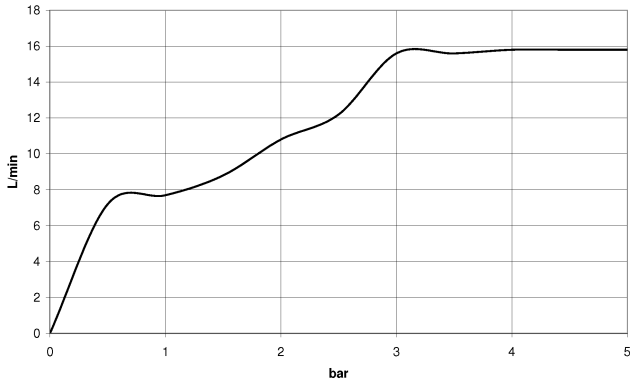

TARA

ST 050 205 6660

Concealed single-lever mixer with integrated shower connection with shower set - Brushed Champagne (22kt Gold)

TARA

ST 050 205 6660
mm [inches]

Flow rate chart

Certificates

LGA_29984.