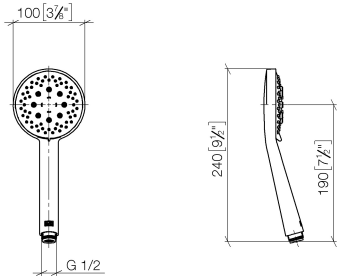

Concealed single-lever mixer with integrated shower connection with shower set - Brushed Champagne (22kt Gold)

TARA

ST 050 205 6660

Fits: TARA, META

- cover plate Ø 78 mm
 - metal shower hose 1750mm with integrated anti-twist protection
 - slide bar
 - Three or five settings: COMPACT RAIN, COMPACT SOFT FLOW, COMPACT AQUAPRESSURE FLOW, max. flow rate l/min (at 3 bar)
 - spray head Ø 100mm
- Intrinsic protection against back flow.**

Concealed single-lever mixer with integrated shower connection with shower set - Brushed Champagne (22kt Gold)

TARA

ST 050 205 6660

- Three or five settings: COMPACT RAIN, COMPACT SOFT FLOW, COMPACT AQUAPRESSURE FLOW, max. flow rate 15 l/min (at 3 bar)
- with anti-scale system
- spray head Ø 100mm
- 1/2" connection
- WRAS 2210003
- Function from: 7 l/min

Concealed single-lever mixer with integrated shower connection with shower set - Brushed Champagne (22kt Gold)

TARA

ST 050 205 6660

Concealed single-lever mixer with integrated shower connection with shower set - Brushed Champagne (22kt Gold)

TARA

ST 050 205 6660

Concealed single-lever mixer with integrated shower connection with shower set - Brushed Champagne (22kt Gold)

TARA

ST 050 205 6660
mm [inches]

Flow rate chart

Certificates

LGA_29984.