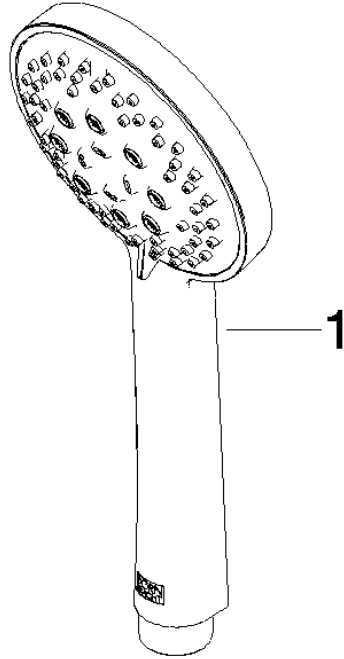

Concealed single-lever mixer with integrated shower connection with shower set - Brushed Champagne (22kt Gold)

TARA

ST 050 205 6660
Parts for other
finishes can be found
here: Chrome

Spare parts list

No.	Item Number	Name	Quantity used	Delivery time
1	09 23 01 039 90	sieve	1	2