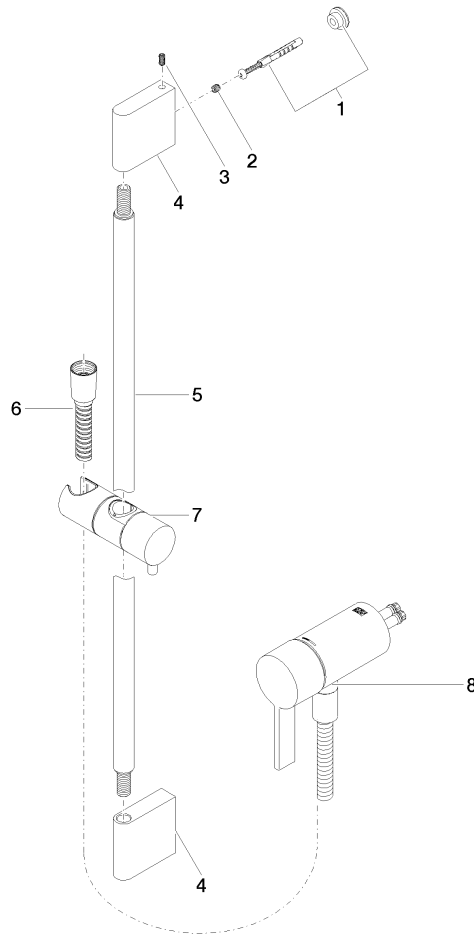

Concealed single-lever mixer with integrated shower connection with shower set - Brushed Platinum

IMO

ST 050 205 9979

- metal shower hose 1750mm with integrated anti-twist protection
 - slide bar
 - Pipe diameter 18 mm
 - Hand shower: COMPACT RAIN, max. flow rate 15 l/min (at 3 bar)
 - spray head Ø 130 mm
- Intrinsic protection against back flow.**

IMO

ST 050 205 9979

Concealed single-lever mixer with integrated shower connection with shower set - Brushed Platinum

IMO

ST 050 205 9979

- metal shower hose 1750mm with integrated anti-twist protection
- slide bar
- Pipe diameter 18 mm
- WRAS 2011027

IMO

ST 050 205 0070
mm [inches]

Certificates

Belgaqua_21-025- WRAS_2011027. LGA_29928.
27_1.

ST 050 205 9979

Spare parts list

No.	Item Number	Name	Quantity used	Delivery time
1	05 17 20 726 02 90	fixing set	1	2
2	09 31 11 049 90	pin	2	2
3	04 31 11 113 00 90	pin	2	2
4	08 17 97 054-06	holder	2	10
5	90 28 22 597 00-06	holder	1	10
6	28 322 970-06	Metal shower hose 1/2" x 3/8" x 1750 mm - Brushed Platinum	1	2
7	12 580 970-06	Slide unit - Brushed Platinum	1	10
9	36 050 970-06	Concealed single-lever mixer with integrated shower connection - Brushed Platinum	1	10

Concealed single-lever mixer with integrated shower connection with shower set - Brushed Platinum

IMO

ST 050 205 9979

- COMPACT RAIN, max. flow rate 15 l/min (at 3 bar)
- with anti-scale system
- spray head Ø 130 mm
- 1/2" connection
- WRAS 2009011