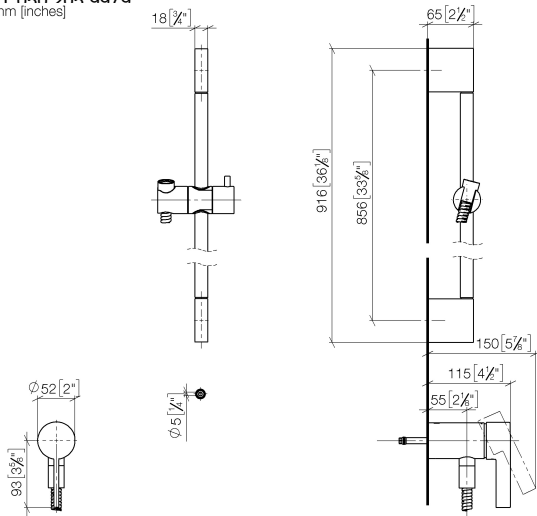

Concealed single-lever mixer with integrated shower connection with shower set - Brushed Platinum

IMO

ST 050 205 9979

- metal shower hose 1750mm with integrated anti-twist protection
 - slide bar
 - Pipe diameter 18 mm
 - Hand shower: COMPACT RAIN, max. flow rate 15 l/min (at 3 bar)
 - spray head Ø 130 mm
- Intrinsic protection against back flow.**

IMO

ST 050 205 9979

Concealed single-lever mixer with integrated shower connection with shower set - Brushed Platinum

IMO

ST 050 205 9979

- metal shower hose 1750mm with integrated anti-twist protection
- slide bar
- Pipe diameter 18 mm
- WRAS 2011027

IMO

ST 050 205 0070
mm [inches]

Certificates

Belgaqua_21-025- WRAS_2011027. LGA_29928.
27_1.

ST 050 205 9979

Spare parts list

No.	Item Number	Name	Quantity used	Delivery time
1	05 17 20 726 02 90	fixing set	1	2
2	09 31 11 049 90	pin	2	2
3	04 31 11 113 00 90	pin	2	2
4	08 17 97 054-06	holder	2	10
5	90 28 22 597 00-06	holder	1	10
6	28 322 970-06	Metal shower hose 1/2" x 3/8" x 1750 mm - Brushed Platinum	1	2
7	12 580 970-06	Slide unit - Brushed Platinum	1	10
9	36 050 970-06	Concealed single-lever mixer with integrated shower connection - Brushed Platinum	1	10

Concealed single-lever mixer with integrated shower connection with shower set - Brushed Platinum

IMO

ST 050 205 9979

- COMPACT RAIN, max. flow rate 15 l/min (at 3 bar)
- with anti-scale system
- spray head Ø 130 mm
- 1/2" connection
- WRAS 2009011