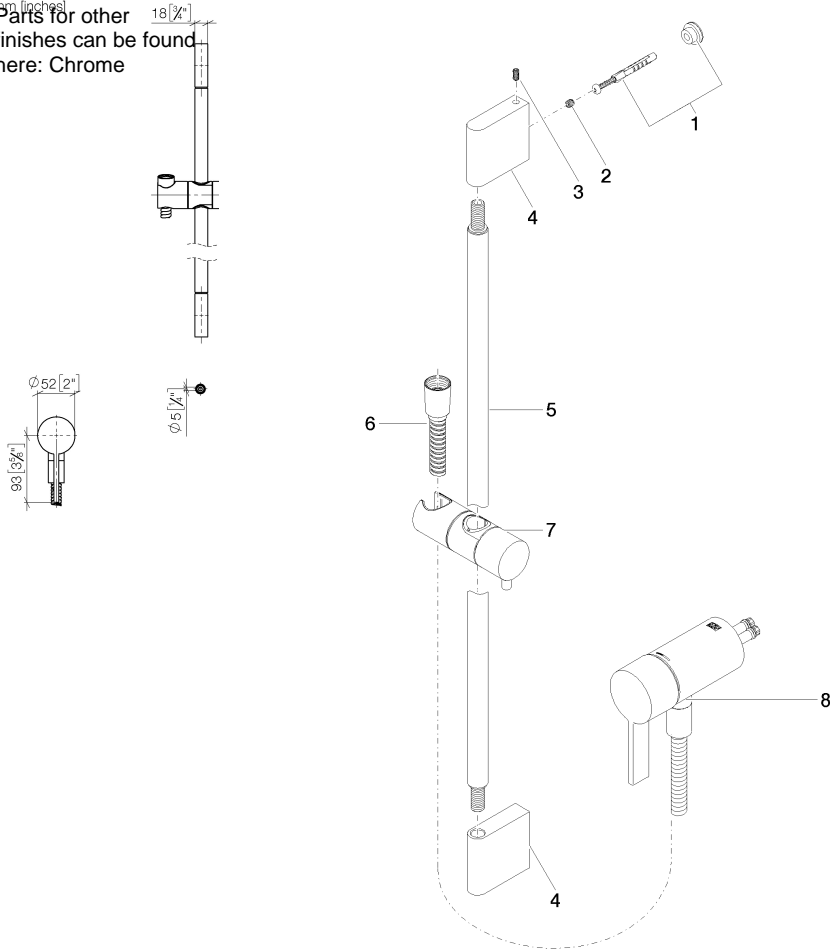

Concealed single-lever mixer with integrated shower connection with shower set - Dark Chrome

IMO

ST 050 205 9979

- metal shower hose 1750mm with integrated anti-twist protection
 - slide bar
 - Pipe diameter 18 mm
 - Hand shower: COMPACT RAIN, max. flow rate 15 l/min (at 3 bar)
 - spray head Ø 130 mm
- Intrinsic protection against back flow.**

Concealed single-lever mixer with integrated shower connection with shower set - Dark Chrome

IMO

ST 050 205 9979
Parts for other finishes can be found here: Chrome

- metal shower hose 1750mm with integrated anti-twist protection
- slide bar
- Pipe diameter 18 mm
- WRAS 2011027

IMO

ST 050 205 9979

Concealed single-lever mixer with integrated shower connection with shower set - Dark Chrome

IMO

ST 050 205 9979

Concealed single-lever mixer with integrated shower connection with shower set - Dark Chrome

ST 050 205 0070

Parts for other finishes can be found here: [Chrome](#)

Concealed single-lever mixer with integrated shower connection with shower set - Dark Chrome

IMO

ST 050 205 9979