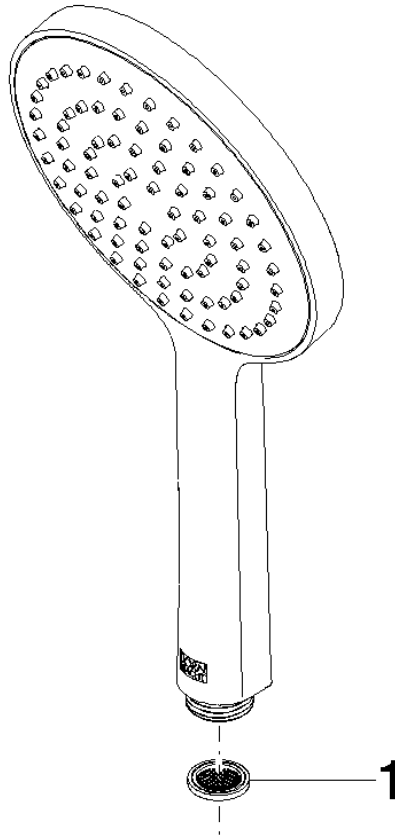

Concealed single-lever mixer with integrated shower connection with shower set - Dark Chrome

IMO

ST 050 205 9979

- metal shower hose 1750mm with integrated anti-twist protection
 - slide bar
 - Pipe diameter 18 mm
 - Hand shower: COMPACT RAIN, max. flow rate 15 l/min (at 3 bar)
 - spray head Ø 130 mm
- Intrinsic protection against back flow.**

IMO

ST 050 205 9979

Concealed single-lever mixer with integrated shower connection with shower set - Dark Chrome

IMO

ST 050 205 9979

- COMPACT RAIN, max. flow rate 15 l/min (at 3 bar)
- with anti-scale system
- spray head Ø 130 mm
- 1/2" connection
- WRAS 2009011

IMO

ST 050 205 9979

Concealed single-lever mixer with integrated shower connection with shower set - Dark Chrome

ST 050 205 0070
mm [inches]

Flow rate chart

Certificates

DVGW_DW-
6517DN0129.

LGA_29983.

Concealed single-lever mixer with integrated shower connection with shower set - Dark Chrome

IMO

ST 050 205 9979
Parts for other finishes can be found here: Chrome

- metal shower hose 1750mm with integrated anti-twist protection
- slide bar
- Pipe diameter 18 mm
- WRAS 2011027