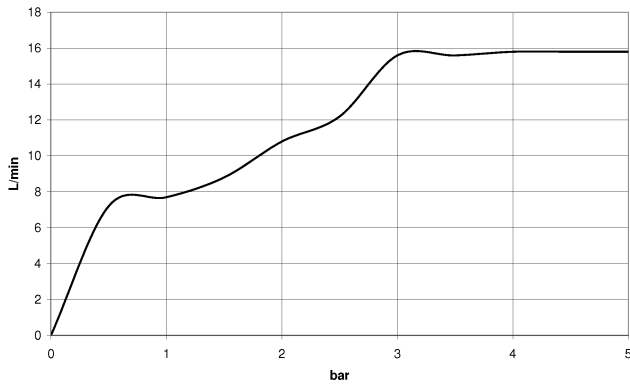

IMO

ST 050 205 9979

Concealed single-lever mixer with integrated shower connection with shower set - Dark Chrome

ST 050 205 0070
mm [inches]

Flow rate chart

Certificates

DVGW_DW-
6517DN0129.

LGA_29983.