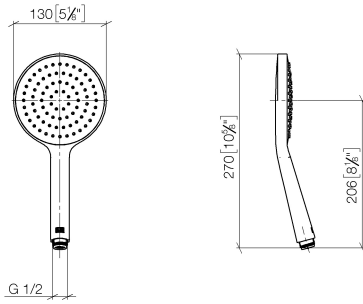

Concealed single-lever mixer with integrated shower connection with shower set - Dark Chrome

IMO

ST 050 205 9979

- metal shower hose 1750mm with integrated anti-twist protection
 - slide bar
 - Pipe diameter 18 mm
 - Hand shower: COMPACT RAIN, max. flow rate 15 l/min (at 3 bar)
 - spray head Ø 130 mm
- Intrinsic protection against back flow.**

IMO

ST 050 205 9979

Concealed single-lever mixer with integrated shower connection with shower set - Dark Chrome

IMO

ST 050 205 9979

- COMPACT RAIN, max. flow rate 15 l/min (at 3 bar)
- with anti-scale system
- spray head Ø 130 mm
- 1/2" connection
- WRAS 2009011

IMO

ST 050 205 9979

Concealed single-lever mixer with integrated shower connection with shower set - Dark Chrome

ST 050 205 0070
mm [inches]

Flow rate chart

Certificates

DVGW_DW-
6517DN0129.

LGA_29983.

Concealed single-lever mixer with integrated shower connection with shower set - Dark Chrome

IMO

ST 050 205 9979
Parts for other finishes can be found here: Chrome

- metal shower hose 1750mm with integrated anti-twist protection
- slide bar
- Pipe diameter 18 mm
- WRAS 2011027