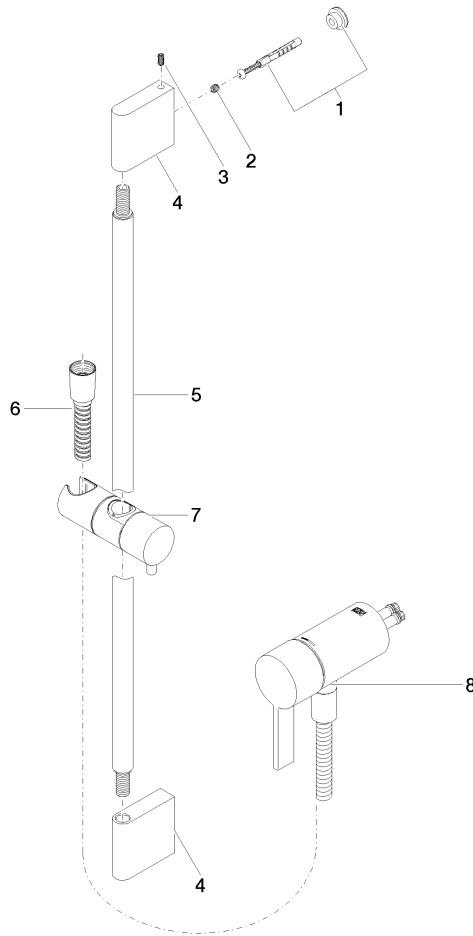

Concealed single-lever mixer with integrated shower connection with shower set - Matte Black

IMO

ST 050 205 9979

- metal shower hose 1750mm with integrated anti-twist protection
 - slide bar
 - Pipe diameter 18 mm
 - Hand shower: COMPACT RAIN, max. flow rate 15 l/min (at 3 bar)
 - spray head Ø 130 mm
- Intrinsic protection against back flow.**

IMO

ST 050 205 9979

Concealed single-lever mixer with integrated shower connection with shower set - Matte Black

IMO

ST 050 205 9979

- metal shower hose 1750mm with integrated anti-twist protection
- slide bar
- Pipe diameter 18 mm
- WRAS 2011027

ST 050 205 0070
mm [inches]

Certificates

Belgaqua_21-025- WRAS_2011027. LGA_29928.
27_1.

ST 050 205 9979

Spare parts list

No.	Item Number	Name	Quantity used	Delivery time
1	05 17 20 726 02 90	fixing set	1	2
2	09 31 11 049 90	pin	2	2
3	04 31 11 113 00 90	pin	2	2
4	08 17 97 054-33	holder	2	30
5	90 28 22 597 00-33	holder	1	30
6	28 322 970-33	Metal shower hose 1/2" x 3/8" x 1750 mm - Matte Black	1	2
7	12 580 970-33	Slide unit - Matte Black	1	10
9	36 050 970-33	Concealed single-lever mixer with integrated shower connection - Matte Black	1	30

Concealed single-lever mixer with integrated shower connection with shower set - Matte Black

IMO

ST 050 205 9979

- COMPACT RAIN, max. flow rate 15 l/min (at 3 bar)
- with anti-scale system
- spray head Ø 130 mm
- 1/2" connection
- WRAS 2009011