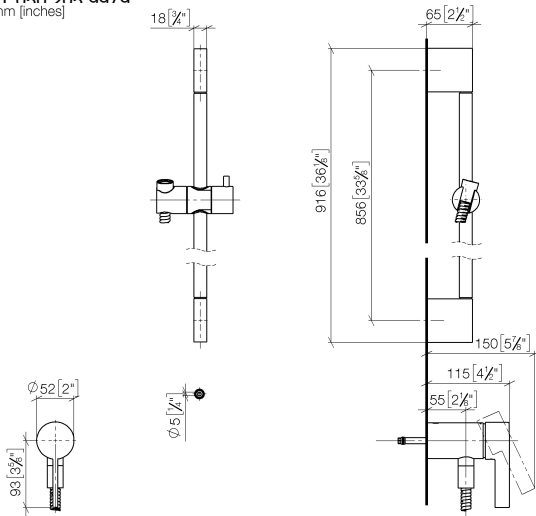

Concealed single-lever mixer with integrated shower connection with shower set - Matte Black

IMO

ST 050 205 9979

- metal shower hose 1750mm with integrated anti-twist protection
 - slide bar
 - Pipe diameter 18 mm
 - Hand shower: COMPACT RAIN, max. flow rate 15 l/min (at 3 bar)
 - spray head Ø 130 mm
- Intrinsic protection against back flow.**

IMO

ST 050 205 9979

Concealed single-lever mixer with integrated shower connection with shower set - Matte Black

IMO

ST 050 205 9979

- metal shower hose 1750mm with integrated anti-twist protection
- slide bar
- Pipe diameter 18 mm
- WRAS 2011027

ST 050 205 0070
mm [inches]

Certificates

Belgaqua_21-025- WRAS_2011027. LGA_29928.
27_1.

ST 050 205 9979

Spare parts list

No.	Item Number	Name	Quantity used	Delivery time
1	05 17 20 726 02 90	fixing set	1	2
2	09 31 11 049 90	pin	2	2
3	04 31 11 113 00 90	pin	2	2
4	08 17 97 054-33	holder	2	30
5	90 28 22 597 00-33	holder	1	30
6	28 322 970-33	Metal shower hose 1/2" x 3/8" x 1750 mm - Matte Black	1	2
7	12 580 970-33	Slide unit - Matte Black	1	10
9	36 050 970-33	Concealed single-lever mixer with integrated shower connection - Matte Black	1	30

Concealed single-lever mixer with integrated shower connection with shower set - Matte Black

IMO

ST 050 205 9979

- COMPACT RAIN, max. flow rate 15 l/min (at 3 bar)
- with anti-scale system
- spray head Ø 130 mm
- 1/2" connection
- WRAS 2009011