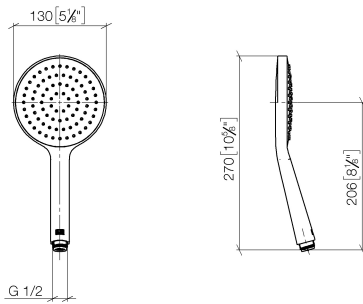

Concealed single-lever mixer with integrated shower connection with shower set - Matte Black

IMO

ST 050 205 9979

- metal shower hose 1750mm with integrated anti-twist protection
 - slide bar
 - Pipe diameter 18 mm
 - Hand shower: COMPACT RAIN, max. flow rate 15 l/min (at 3 bar)
 - spray head Ø 130 mm
- Intrinsic protection against back flow.**

ST 050 205 0070
mm [inches]

Certificates

Belgaqua_21-025- WRAS_2011027. LGA_29928.
27_1.

ST 050 205 9979

Spare parts list

No.	Item Number	Name	Quantity used	Delivery time
1	05 17 20 726 02 90	fixing set	1	2
2	09 31 11 049 90	pin	2	2
3	04 31 11 113 00 90	pin	2	2
4	08 17 97 054-33	holder	2	30
5	90 28 22 597 00-33	holder	1	30
6	28 322 970-33	Metal shower hose 1/2" x 3/8" x 1750 mm - Matte Black	1	2
7	12 580 970-33	Slide unit - Matte Black	1	10
9	36 050 970-33	Concealed single-lever mixer with integrated shower connection - Matte Black	1	30

IMO

ST 050 205 9979

Concealed single-lever mixer with integrated shower connection with shower set - Matte Black

IMO

ST 050 205 9979

Concealed single-lever mixer with integrated shower connection with shower set - Matte Black

ST 050 205 0070
mm [inches]

Flow rate chart

Certificates

DVGW_DW-
6517DN0129.

LGA_29983.

WRAS_2009011.

Concealed single-lever mixer with integrated shower connection with shower set - Matte Black

IMO