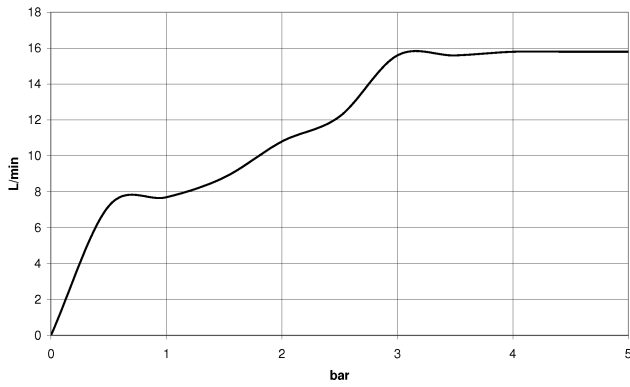

IMO

ST 050 205 9979

Concealed single-lever mixer with integrated shower connection with shower set - Brushed Champagne (22kt Gold)

ST 050 205 0070
mm [inches]

Flow rate chart

Certificates

DVGW_DW- LGA_29983.
6517DN0129.