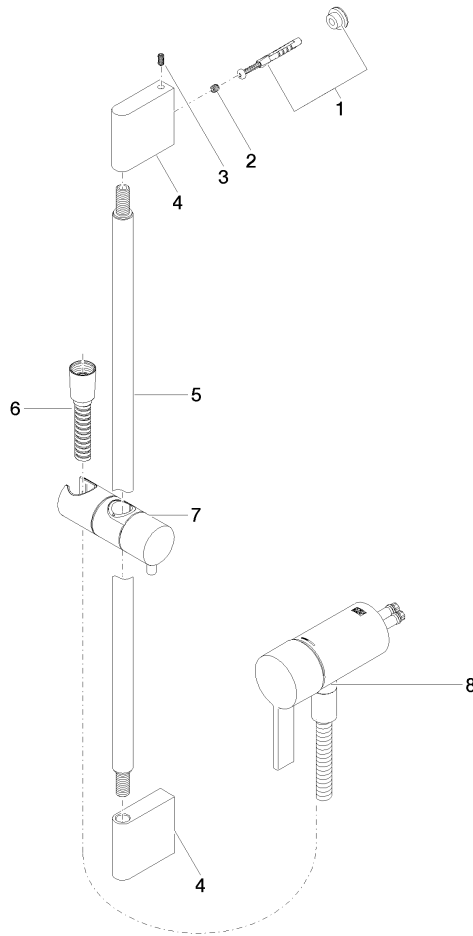

Concealed single-lever mixer with integrated shower connection with shower set - Brushed Champagne (22kt Gold)

IMO

ST 050 205 9979

- metal shower hose 1750mm with integrated anti-twist protection
 - slide bar
 - Pipe diameter 18 mm
 - Hand shower: COMPACT RAIN, max. flow rate 15 l/min (at 3 bar)
 - spray head Ø 130 mm
- Intrinsic protection against back flow.**

- metal shower hose 1750mm with integrated anti-twist protection
- slide bar
- Pipe diameter 18 mm
- WRAS 2011027

This article does not include a hand shower!
Intrinsic protection against back flow.

Fits: IMO, LULU, MADISON, MEM, TARA, CL.1, LISSÉ, VAIA, META, CYO

ST 050 205 0070
mm [inches]

Concealed single-lever mixer with integrated shower connection with shower set - Brushed Champagne (22kt Gold)

ST 050 205 9979
Parts for other
finishes can be found
here: Chrome

Spare parts list

No.	Item Number	Name	Quantity used	Delivery time
1	05 17 20 726 02 90	fixing set	1	2
2	09 31 11 049 90	pin	2	2
3	04 31 11 113 00 90	pin	2	2
4	08 17 97 054-46	holder	2	30
5	90 28 22 597 00-46	holder	1	30
6	28 322 970-46	Metal shower hose 1/2" x 3/8" x 1750 mm - Brushed Champagne (22kt Gold)	1	30
7	12 580 970-46	Slide unit - Brushed Champagne (22kt Gold)	1	30
9	36 050 970-46	Concealed single-lever mixer with integrated shower connection - Brushed Champagne (22kt Gold)	1	30