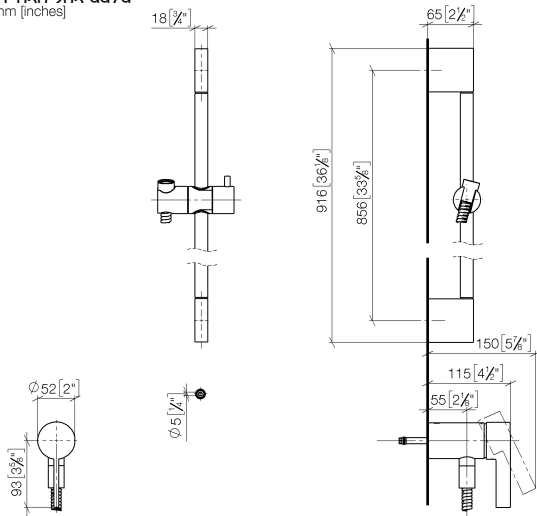

Concealed single-lever mixer with integrated shower connection with shower set - Brushed Champagne (22kt Gold)

IMO

ST 050 205 9979

- metal shower hose 1750mm with integrated anti-twist protection
 - slide bar
 - Pipe diameter 18 mm
 - Hand shower: COMPACT RAIN, max. flow rate 15 l/min (at 3 bar)
 - spray head Ø 130 mm
- Intrinsic protection against back flow.**

- metal shower hose 1750mm with integrated anti-twist protection
- slide bar
- Pipe diameter 18 mm
- WRAS 2011027

This article does not include a hand shower!
Intrinsic protection against back flow.

Fits: IMO, LULU, MADISON, MEM, TARA, CL.1, LISSÉ, VAIA, META, CYO

ST 050 205 0070
mm [inches]

Concealed single-lever mixer with integrated shower connection with shower set - Brushed Champagne (22kt Gold)

ST 050 205 9979
Parts for other
finishes can be found
here: Chrome

Spare parts list

No.	Item Number	Name	Quantity used	Delivery time
1	05 17 20 726 02 90	fixing set	1	2
2	09 31 11 049 90	pin	2	2
3	04 31 11 113 00 90	pin	2	2
4	08 17 97 054-46	holder	2	30
5	90 28 22 597 00-46	holder	1	30
6	28 322 970-46	Metal shower hose 1/2" x 3/8" x 1750 mm - Brushed Champagne (22kt Gold)	1	30
7	12 580 970-46	Slide unit - Brushed Champagne (22kt Gold)	1	30
9	36 050 970-46	Concealed single-lever mixer with integrated shower connection - Brushed Champagne (22kt Gold)	1	30