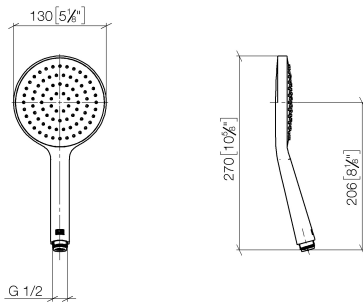

Concealed single-lever mixer with integrated shower connection with shower set - Brushed Champagne (22kt Gold)

IMO

ST 050 205 9979

- metal shower hose 1750mm with integrated anti-twist protection
 - slide bar
 - Pipe diameter 18 mm
 - Hand shower: COMPACT RAIN, max. flow rate 15 l/min (at 3 bar)
 - spray head Ø 130 mm
- Intrinsic protection against back flow.**

IMO

ST 050 205 9979

Concealed single-lever mixer with integrated shower connection with shower set - Brushed Champagne (22kt Gold)

IMO

ST 050 205 9979

- COMPACT RAIN, max. flow rate 15 l/min (at 3 bar)
- with anti-scale system
- spray head Ø 130 mm
- 1/2" connection
- WRAS 2009011

Concealed single-lever mixer with integrated shower connection with shower set - Brushed Champagne (22kt Gold)

IMO

ST 050 205 9979

Concealed single-lever mixer with integrated shower connection with shower set - Brushed Champagne (22kt Gold)

IMO

ST 050 205 9979

Concealed single-lever mixer with integrated shower connection with shower set - Brushed Champagne (22kt Gold)

ST 050 205 0070
mm [inches]

Flow rate chart

Certificates

DVGW_DW- LGA_29983.
6517DN0129.