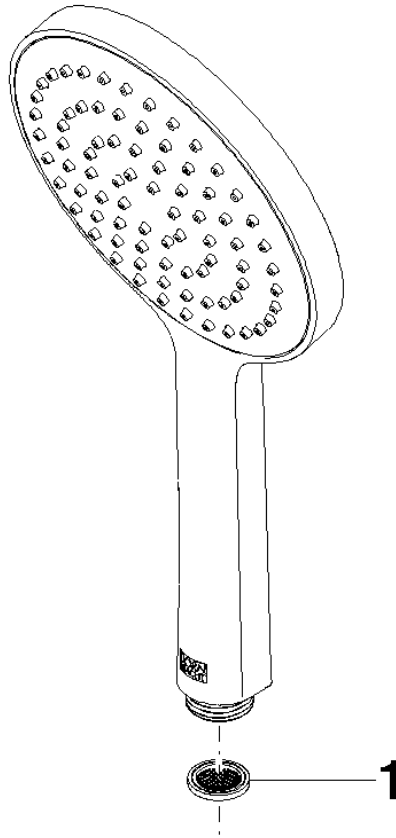

Concealed single-lever mixer with integrated shower connection with shower set - Brushed Champagne (22kt Gold)

IMO

ST 050 205 9979

- metal shower hose 1750mm with integrated anti-twist protection
 - slide bar
 - Pipe diameter 18 mm
 - Hand shower: COMPACT RAIN, max. flow rate 15 l/min (at 3 bar)
 - spray head Ø 130 mm
- Intrinsic protection against back flow.**

IMO

ST 050 205 9979

Concealed single-lever mixer with integrated shower connection with shower set - Brushed Champagne (22kt Gold)

IMO

ST 050 205 9979

- COMPACT RAIN, max. flow rate 15 l/min (at 3 bar)
- with anti-scale system
- spray head Ø 130 mm
- 1/2" connection
- WRAS 2009011

IMO

ST 050 205 9979

Concealed single-lever mixer with integrated shower connection with shower set - Brushed Champagne (22kt Gold)

ST 050 205 0070
mm [inches]

Flow rate chart

Certificates

DVGW_DW- LGA_29983.
6517DN0129.

Concealed single-lever mixer with integrated shower connection with shower set - Brushed Champagne (22kt Gold)

IMO

ST 050 205 9979
Parts for other
finishes can be found
here: [Chrome](#)

Spare parts list