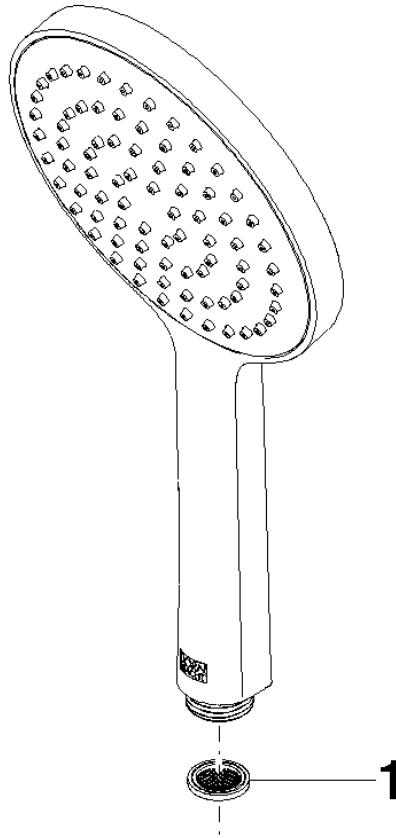

**Concealed single-lever mixer with integrated shower connection with shower set - Champagne (22kt Gold)**

IMO

ST 050 205 9979

- metal shower hose 1750mm with integrated anti-twist protection
  - slide bar
  - Pipe diameter 18 mm
  - Hand shower: COMPACT RAIN, max. flow rate 15 l/min (at 3 bar)
  - spray head Ø 130 mm
- Intrinsic protection against back flow.**

---

IMO

ST 050 205 9979

**Concealed single-lever mixer with integrated shower connection with shower set - Champagne (22kt Gold)**

IMO

ST 050 205 9979

- COMPACT RAIN, max. flow rate 15 l/min (at 3 bar)
- with anti-scale system
- spray head Ø 130 mm
- 1/2" connection
- WRAS 2009011

---

IMO

ST 050 205 9979

**Concealed single-lever mixer with integrated shower connection with shower set - Champagne (22kt Gold)**

ST 050 205 0070  
mm [inches]

**Flow rate chart**

**Certificates**

DVGW\_DW-  
6517DN0129.

LGA\_29983.

Concealed single-lever mixer with integrated shower connection with shower set - Champagne (22kt Gold)

IMO

ST 050 205 9979  
Parts for other  
finishes can be found  
here: Chrome

Spare parts list