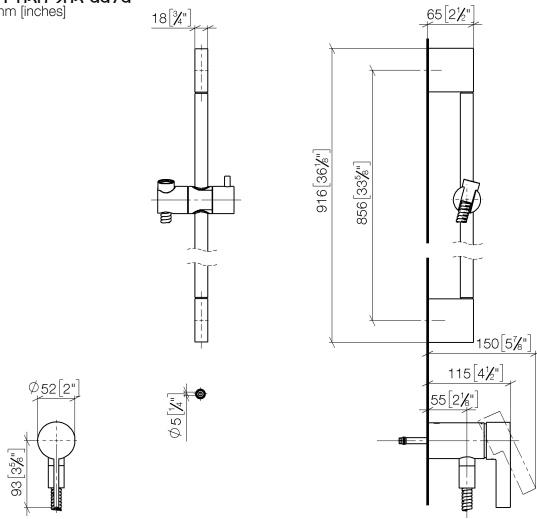

**Concealed single-lever mixer with integrated shower connection with shower set - Champagne (22kt Gold)**

IMO

ST 050 205 9979

- metal shower hose 1750mm with integrated anti-twist protection
  - slide bar
  - Pipe diameter 18 mm
  - Hand shower: COMPACT RAIN, max. flow rate 15 l/min (at 3 bar)
  - spray head Ø 130 mm
- Intrinsic protection against back flow.**

- metal shower hose 1750mm with integrated anti-twist protection
- slide bar
- Pipe diameter 18 mm
- WRAS 2011027

This article does not include a hand shower!  
Intrinsic protection against back flow.

Fits: IMO, LULU, MADISON, MEM, TARA, CL.1, LISSÉ, VAIA, META, CYO

IMO

ST 050 205 0070  
mm [inches]

**Concealed single-lever mixer with integrated shower connection with shower set - Champagne (22kt Gold)**

ST 050 205 9979  
Parts for other  
finishes can be found  
here: [Chrome](#)

**Spare parts list**

No.	Item Number	Name	Quantity used	Delivery time
1	05 17 20 726 02 90	fixing set	1	2
2	09 31 11 049 90	pin	2	2
3	04 31 11 113 00 90	pin	2	2
4	08 17 97 054-47	holder	2	30
5	90 28 22 597 00-47	holder	1	30
6	28 322 970-47	Metal shower hose 1/2" x 3/8" x 1750 mm - Champagne (22kt Gold)	1	30
7	12 580 970-47	Slide unit - Champagne (22kt Gold)	1	30
9	36 050 970-47	Concealed single-lever mixer with integrated shower connection - Champagne (22kt Gold)	1	30