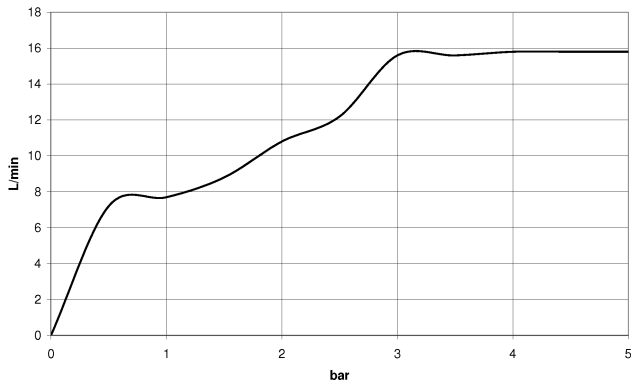

---

IMO

ST 050 205 9979

**Concealed single-lever mixer with integrated shower connection with shower set - Champagne (22kt Gold)**

ST 050 205 0070  
mm [inches]

**Flow rate chart**

**Certificates**

DVGW\_DW-  
6517DN0129.