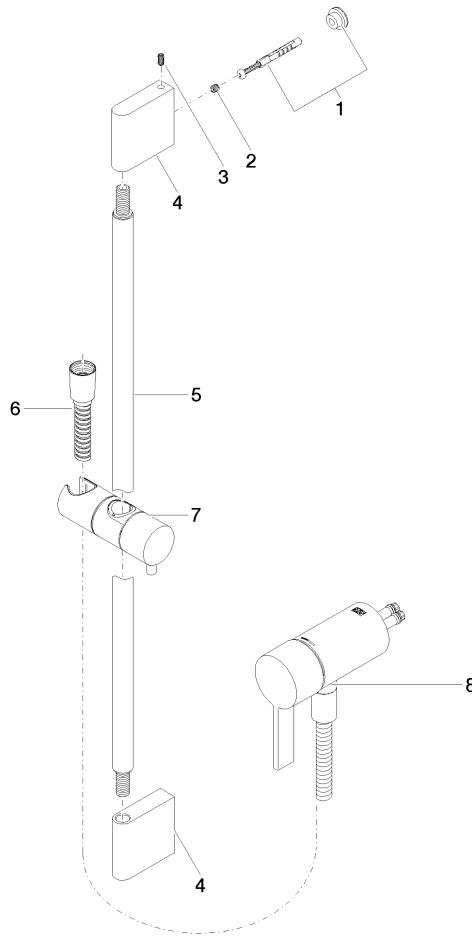

- metal shower hose 1750mm with integrated anti-twist protection
- slide bar
- Pipe diameter 18 mm
- WRAS 2011027

This article does not include a hand shower!  
Intrinsic protection against back flow.

Fits: IMO, LULU, MADISON, MEM, TARA, CL.1, LISSÉ, VAIA, META, CYO

Concealed single-lever mixer with integrated shower connection with shower set - Champagne (22kt Gold)

---

IMO

ST 050 205 9979

**Concealed single-lever mixer with integrated shower connection with shower set - Champagne (22kt Gold)**

IMO

ST 050 205 0070  
mm [inches]

**Concealed single-lever mixer with integrated shower connection with shower set - Champagne (22kt Gold)**

ST 050 205 9979  
Parts for other  
finishes can be found  
here: [Chrome](#)

**Spare parts list**

No.	Item Number	Name	Quantity used	Delivery time
1	05 17 20 726 02 90	fixing set	1	2
2	09 31 11 049 90	pin	2	2
3	04 31 11 113 00 90	pin	2	2
4	08 17 97 054-47	holder	2	30
5	90 28 22 597 00-47	holder	1	30
6	28 322 970-47	Metal shower hose 1/2" x 3/8" x 1750 mm - Champagne (22kt Gold)	1	30
7	12 580 970-47	Slide unit - Champagne (22kt Gold)	1	30
9	36 050 970-47	Concealed single-lever mixer with integrated shower connection - Champagne (22kt Gold)	1	30