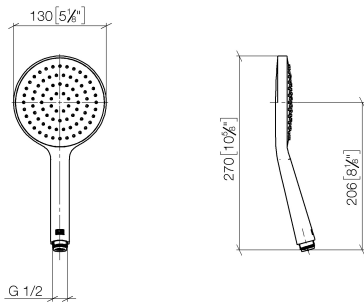

**Concealed single-lever mixer with integrated shower connection with shower set - Champagne (22kt Gold)**

IMO

ST 050 205 9979

- metal shower hose 1750mm with integrated anti-twist protection
  - slide bar
  - Pipe diameter 18 mm
  - Hand shower: COMPACT RAIN, max. flow rate 15 l/min (at 3 bar)
  - spray head Ø 130 mm
- Intrinsic protection against back flow.**

---

IMO

ST 050 205 9979

**Concealed single-lever mixer with integrated shower connection with shower set - Champagne (22kt Gold)**

IMO

ST 050 205 9979

- COMPACT RAIN, max. flow rate 15 l/min (at 3 bar)
- with anti-scale system
- spray head Ø 130 mm
- 1/2" connection
- WRAS 2009011

Concealed single-lever mixer with integrated shower connection with shower set - Champagne (22kt Gold)

---

IMO

ST 050 205 9979

Concealed single-lever mixer with integrated shower connection with shower set - Champagne (22kt Gold)

---

IMO

ST 050 205 9979

**Concealed single-lever mixer with integrated shower connection with shower set - Champagne (22kt Gold)**

ST 050 205 0070  
mm [inches]

**Flow rate chart**

**Certificates**

DVGW\_DW-  
6517DN0129.