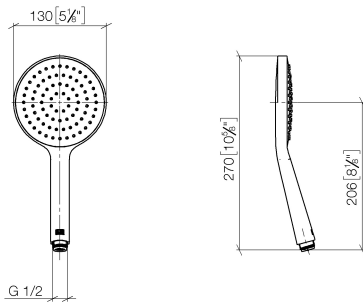

Concealed single-lever mixer with integrated shower connection with shower set - Brushed Dark Platinum

IMO

ST 050 205 9979

- metal shower hose 1750mm with integrated anti-twist protection
 - slide bar
 - Pipe diameter 18 mm
 - Hand shower: COMPACT RAIN, max. flow rate 15 l/min (at 3 bar)
 - spray head Ø 130 mm
- Intrinsic protection against back flow.**

IMO

ST 050 205 9979

Concealed single-lever mixer with integrated shower connection with shower set - Brushed Dark Platinum

IMO

ST 050 205 9979

- metal shower hose 1750mm with integrated anti-twist protection
- slide bar
- Pipe diameter 18 mm
- WRAS 2011027

IMO

ST 050 205 9979

Concealed single-lever mixer with integrated shower connection with shower set - Brushed Dark Platinum

IMO

ST 050 205 9979

Concealed single-lever mixer with integrated shower connection with shower set - Brushed Dark Platinum

IMO

ST 050 205 0070
mm [inches]

Flow rate chart

Certificates

DVGW_DW-
6517DN0129.

LGA_29983.

WRAS_2009011.

Concealed single-lever mixer with integrated shower connection with shower set - Brushed Dark Platinum