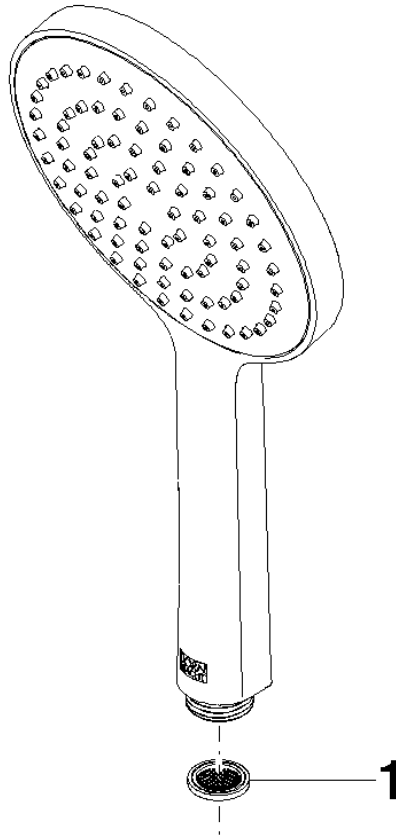

Concealed single-lever mixer with integrated shower connection with shower set - Brushed Dark Platinum

IMO

ST 050 205 9979
Parts for other
finishes can be found
here: Chrome

Spare parts list

No.	Item Number	Name	Quantity used	Delivery time
1	09 23 01 039 90	sieve	1	2