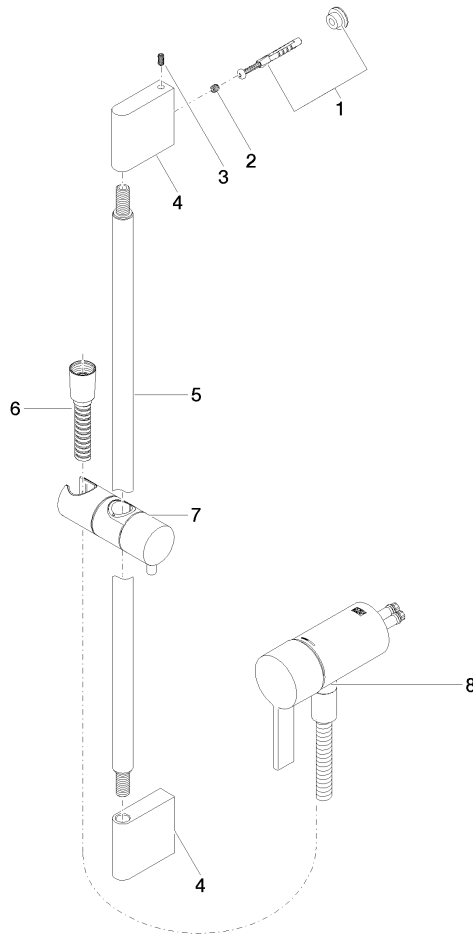

Concealed single-lever mixer with integrated shower connection with shower set - Brushed Dark Platinum

IMO

ST 050 205 9979

- metal shower hose 1750mm with integrated anti-twist protection
 - slide bar
 - Pipe diameter 18 mm
 - Hand shower: COMPACT RAIN, max. flow rate 15 l/min (at 3 bar)
 - spray head Ø 130 mm
- Intrinsic protection against back flow.**

Concealed single-lever mixer with integrated shower connection with shower set - Brushed Dark Platinum

ST 050 205 0070
mm [inches]

Certificates

Belgaqua_21-025- WRAS_2011027. LGA_29928.
27_1.

ST 050 205 9979

Spare parts list

No.	Item Number	Name	Quantity used	Delivery time
1	05 17 20 726 02 90	fixing set	1	2
2	09 31 11 049 90	pin	2	2
3	04 31 11 113 00 90	pin	2	2
4	08 17 97 054-99	holder	2	30
5	90 28 22 597 00-99	holder	1	30
6	28 322 970-99	Metal shower hose 1/2" x 3/8" x 1750 mm - Brushed Dark Platinum	1	2
7	12 580 970-99	Slide unit - Brushed Dark Platinum	1	30
9	36 050 970-99	Concealed single-lever mixer with integrated shower connection - Brushed Dark Platinum	1	30

Concealed single-lever mixer with integrated shower connection with shower set - Brushed Dark Platinum

IMO

ST 050 205 9979

- COMPACT RAIN, max. flow rate 15 l/min (at 3 bar)
- with anti-scale system
- spray head Ø 130 mm
- 1/2" connection
- WRAS 2009011