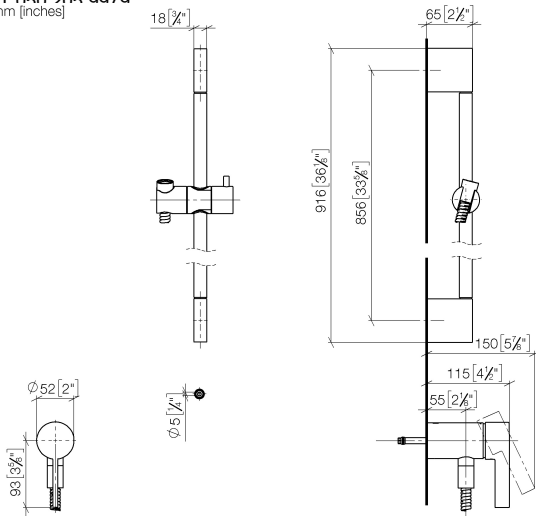

Concealed single-lever mixer with integrated shower connection with shower set - Brushed Dark Platinum

IMO

ST 050 205 9979

- metal shower hose 1750mm with integrated anti-twist protection
 - slide bar
 - Pipe diameter 18 mm
 - Hand shower: COMPACT RAIN, max. flow rate 15 l/min (at 3 bar)
 - spray head Ø 130 mm
- Intrinsic protection against back flow.**

IMO

ST 050 205 9979

Concealed single-lever mixer with integrated shower connection with shower set - Brushed Dark Platinum

IMO

ST 050 205 9979

- metal shower hose 1750mm with integrated anti-twist protection
- slide bar
- Pipe diameter 18 mm
- WRAS 2011027

Concealed single-lever mixer with integrated shower connection with shower set - Brushed Dark Platinum

ST 050 205 0070
mm [inches]

Certificates

Belgaqua_21-025- WRAS_2011027. LGA_29928.
27_1.

ST 050 205 9979

Spare parts list

No.	Item Number	Name	Quantity used	Delivery time
1	05 17 20 726 02 90	fixing set	1	2
2	09 31 11 049 90	pin	2	2
3	04 31 11 113 00 90	pin	2	2
4	08 17 97 054-99	holder	2	30
5	90 28 22 597 00-99	holder	1	30
6	28 322 970-99	Metal shower hose 1/2" x 3/8" x 1750 mm - Brushed Dark Platinum	1	2
7	12 580 970-99	Slide unit - Brushed Dark Platinum	1	30
9	36 050 970-99	Concealed single-lever mixer with integrated shower connection - Brushed Dark Platinum	1	30