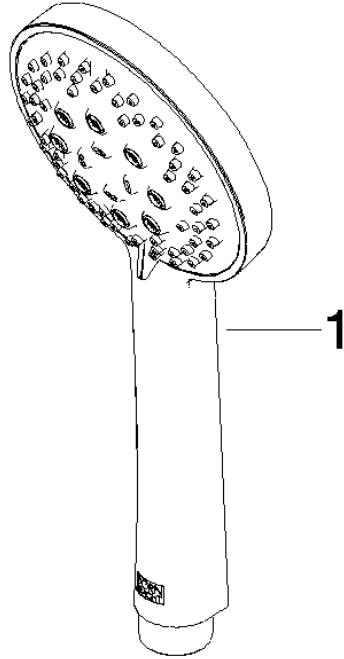

Concealed single-lever mixer with integrated shower connection with shower set - Matte Black

IMO

ST 050 206 0979

- metal shower hose 1750mm with integrated anti-twist protection
 - slide bar
 - Pipe diameter 18 mm
 - Hand shower: Three or five settings: COMPACT RAIN, COMPACT SOFT FLOW, COMPACT AQUAPRESSURE FLOW, max. flow rate 15 l/min (at 3 bar)
 - spray head Ø 100mm
- Intrinsic protection against back flow.**

IMO

ST 050 206 0979

Concealed single-lever mixer with integrated shower connection with shower set - Matte Black

IMO

ST 050 206 0979

- metal shower hose 1750mm with integrated anti-twist protection
- slide bar
- Pipe diameter 18 mm
- WRAS 2011027

ST 050 206 0070
mm [inches]

Flow rate chart

Certificates

LGA_29984.

DVGW_DW-
6517DN0129.

WRAS_2210003.

Concealed single-lever mixer with integrated shower connection with shower set - Matte Black

IMO

ST 050 206 0979
Parts for other
finishes can be found
here: Chrome

Spare parts list

No.	Item Number	Name	Quantity used	Delivery time
1	09 23 01 039 90	sieve	1	2