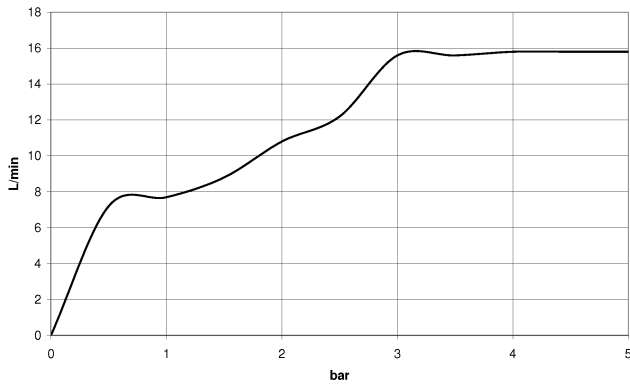

Flow rate chart

Certificates

LGA_29984.

DVGW_DW-
6517DN0129.

WRAS_2210003.