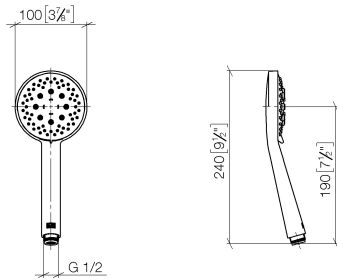

Concealed single-lever mixer with integrated shower connection with shower set - Matte Black

IMO

ST 050 206 0979

- metal shower hose 1750mm with integrated anti-twist protection
 - slide bar
 - Pipe diameter 18 mm
 - Hand shower: Three or five settings: COMPACT RAIN, COMPACT SOFT FLOW, COMPACT AQUAPRESSURE FLOW, max. flow rate 15 l/min (at 3 bar)
 - spray head Ø 100mm
- Intrinsic protection against back flow.**

Concealed single-lever mixer with integrated shower connection with shower set - Matte Black

Certificates

Belgaqua_21-025- WRAS_2011027. LGA_29928.
27_1.

ST 050 206 0979

Spare parts list

No.	Item Number	Name	Quantity used	Delivery time
1	05 17 20 726 02 90	fixing set	1	2
2	09 31 11 049 90	pin	2	2
3	04 31 11 113 00 90	pin	2	2
4	08 17 97 054-33	holder	1	30
5	90 28 22 782 00-33	pipe	1	30
6	28 322 970-33	Metal shower hose 1/2" x 3/8" x 1750 mm - Matte Black	1	2
7	12 580 970-33	Slide unit - Matte Black	1	10
8	90 19 97 002 00-33	connection	1	30
9	90 14 20 026 00 90	seal	1	2

IMO

ST 050 206 0979

Concealed single-lever mixer with integrated shower connection with shower set - Matte Black

IMO

ST 050 206 0979

Concealed single-lever mixer with integrated shower connection with shower set - Matte Black

ST 050 206 0070
mm [inches]

Flow rate chart

Certificates

LGA_29984.

DVGW_DW-
6517DN0129.

WRAS_2210003.

Concealed single-lever mixer with integrated shower connection with shower set - Matte Black

IMO