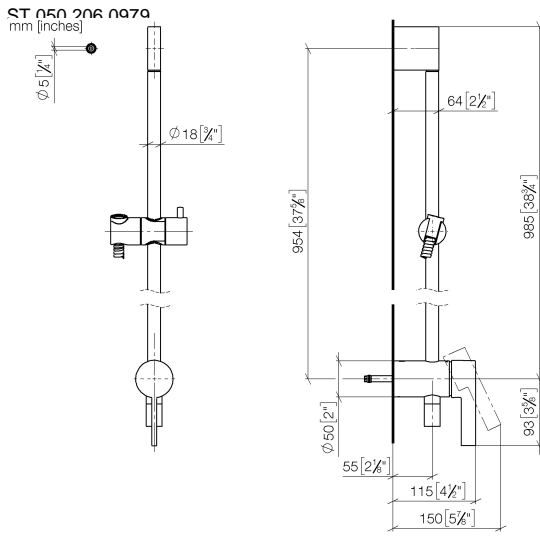

Concealed single-lever mixer with integrated shower connection with shower set - Matte Black

IMO

ST 050 206 0979

- metal shower hose 1750mm with integrated anti-twist protection
 - slide bar
 - Pipe diameter 18 mm
 - Hand shower: Three or five settings: COMPACT RAIN, COMPACT SOFT FLOW, COMPACT AQUAPRESSURE FLOW, max. flow rate 15 l/min (at 3 bar)
 - spray head Ø 100mm
- Intrinsic protection against back flow.**

IMO

ST 050 206 0979

Concealed single-lever mixer with integrated shower connection with shower set - Matte Black

IMO

ST 050 206 0979

- metal shower hose 1750mm with integrated anti-twist protection
- slide bar
- Pipe diameter 18 mm
- WRAS 2011027

Concealed single-lever mixer with integrated shower connection with shower set - Matte Black

Certificates

Belgaqua_21-025- WRAS_2011027. LGA_29928.
27_1.

ST 050 206 0979

Spare parts list

No.	Item Number	Name	Quantity used	Delivery time
1	05 17 20 726 02 90	fixing set	1	2
2	09 31 11 049 90	pin	2	2
3	04 31 11 113 00 90	pin	2	2
4	08 17 97 054-33	holder	1	30
5	90 28 22 782 00-33	pipe	1	30
6	28 322 970-33	Metal shower hose 1/2" x 3/8" x 1750 mm - Matte Black	1	2
7	12 580 970-33	Slide unit - Matte Black	1	10
8	90 19 97 002 00-33	connection	1	30
9	90 14 20 026 00 90	seal	1	2

Concealed single-lever mixer with integrated shower connection with shower set - Matte Black

IMO

ST 050 206 0979

- Three or five settings: COMPACT RAIN, COMPACT SOFT FLOW, COMPACT AQUAPRESSURE FLOW, max. flow rate 15 l/min (at 3 bar)
- with anti-scale system
- spray head Ø 100mm
- 1/2" connection
- WRAS 2210003
- Function from: 7 l/min