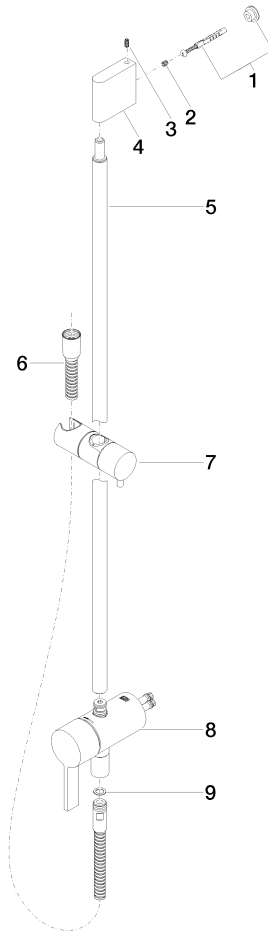

Concealed single-lever mixer with integrated shower connection with shower set - Matte Black

IMO

ST 050 206 0979

- metal shower hose 1750mm with integrated anti-twist protection
 - slide bar
 - Pipe diameter 18 mm
 - Hand shower: Three or five settings: COMPACT RAIN, COMPACT SOFT FLOW, COMPACT AQUAPRESSURE FLOW, max. flow rate 15 l/min (at 3 bar)
 - spray head Ø 100mm
- Intrinsic protection against back flow.**

IMO

ST 050 206 0979

Concealed single-lever mixer with integrated shower connection with shower set - Matte Black

IMO

ST 050 206 0979

- metal shower hose 1750mm with integrated anti-twist protection
- slide bar
- Pipe diameter 18 mm
- WRAS 2011027

Concealed single-lever mixer with integrated shower connection with shower set - Matte Black

Certificates

Belgaqua_21-025- WRAS_2011027. LGA_29928.
27_1.

ST 050 206 0979

Spare parts list

No.	Item Number	Name	Quantity used	Delivery time
1	05 17 20 726 02 90	fixing set	1	2
2	09 31 11 049 90	pin	2	2
3	04 31 11 113 00 90	pin	2	2
4	08 17 97 054-33	holder	1	30
5	90 28 22 782 00-33	pipe	1	30
6	28 322 970-33	Metal shower hose 1/2" x 3/8" x 1750 mm - Matte Black	1	2
7	12 580 970-33	Slide unit - Matte Black	1	10
8	90 19 97 002 00-33	connection	1	30
9	90 14 20 026 00 90	seal	1	2

Concealed single-lever mixer with integrated shower connection with shower set - Matte Black

IMO

ST 050 206 0979

- Three or five settings: COMPACT RAIN, COMPACT SOFT FLOW, COMPACT AQUAPRESSURE FLOW, max. flow rate 15 l/min (at 3 bar)
- with anti-scale system
- spray head Ø 100mm
- 1/2" connection
- WRAS 2210003
- Function from: 7 l/min