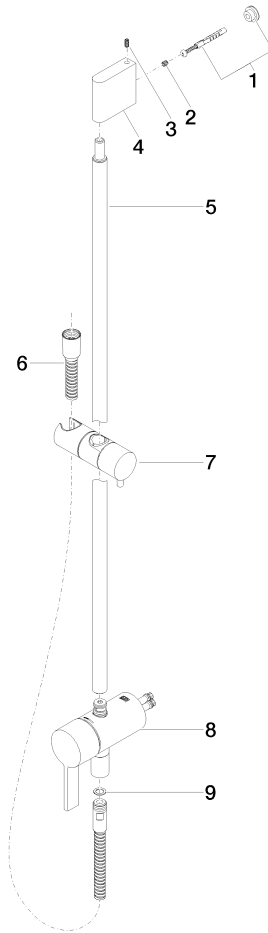

Concealed single-lever mixer with integrated shower connection with shower set - Brushed Chrome

IMO

ST 050 206 0979

- metal shower hose 1750mm with integrated anti-twist protection
 - slide bar
 - Pipe diameter 18 mm
 - Hand shower: Three or five settings: COMPACT RAIN, COMPACT SOFT FLOW, COMPACT AQUAPRESSURE FLOW, max. flow rate 15 l/min (at 3 bar)
 - spray head Ø 100mm
- Intrinsic protection against back flow.**

Individual components of this set

You need the following components for this set

1x 28 018 979-93

1x 36 111 970-93

Concealed single-lever mixer with integrated shower connection with shower set - Brushed Chrome

No.	Item Number	Name	Quantity used	Delivery time
1	09 23 01 039 90	sieve	1	2

Concealed single-lever mixer with integrated shower connection with shower set - Brushed Chrome

IMO

ST 050 206 0979

- metal shower hose 1750mm with integrated anti-twist protection
- slide bar
- Pipe diameter 18 mm
- WRAS 2011027

Spare parts list

No.	Item Number	Name	Quantity used	Delivery time
1	05 17 20 726 02 90	fixing set	1	2
2	09 31 11 049 90	pin	2	2
3	04 31 11 113 00 90	pin	2	2
4	08 17 97 054-93	holder	1	20
5	90 28 22 782 00-93	pipe	1	20
6	28 322 970-93	Metal shower hose 1/2" x 3/8" x 1750 mm - Brushed Chrome	1	20
7	12 580 970-93	Slide unit - Brushed Chrome	1	20
8	90 19 97 002 00-93	connection	1	20
9	90 14 20 026 00 90	seal	1	2