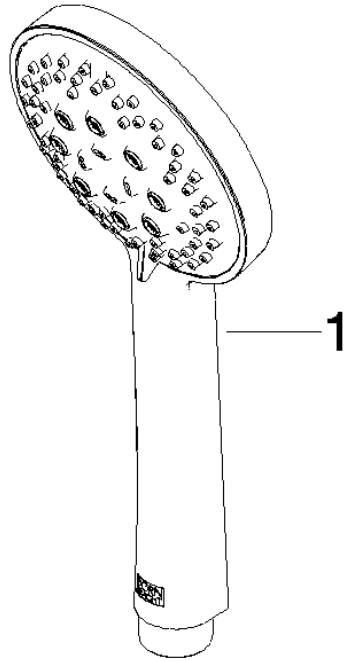

Concealed single-lever mixer with integrated shower connection with shower set - Brushed Chrome

IMO

ST 050 206 0979
Parts for other
finishes can be found
here: Chrome

Spare parts list

No.	Item Number	Name	Quantity used	Delivery time
1	09 23 01 039 90	sieve	1	2