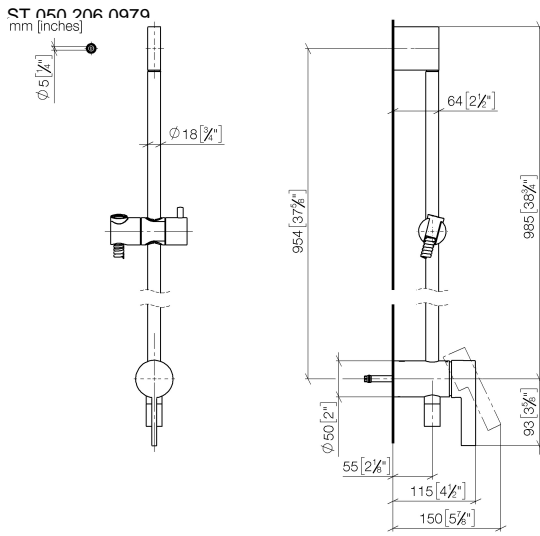

Concealed single-lever mixer with integrated shower connection with shower set - Brushed Chrome

IMO

Certificates

Belgaqua_21-025- WRAS_2011027. LGA_29928.
27_1.