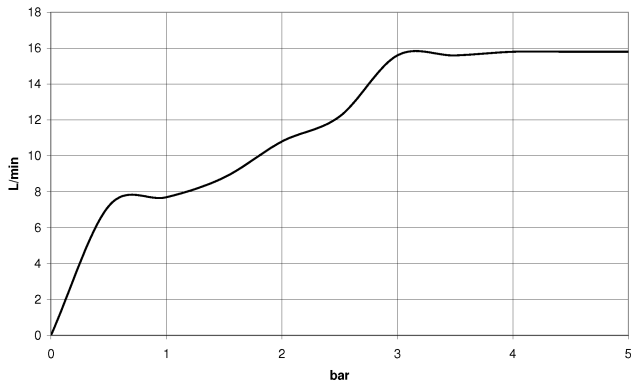

IMO

ST 050 206 0979

Concealed single-lever mixer with integrated shower connection with shower set - Brushed Chrome

IMO

ST 050 206 0070
mm [inches]

Flow rate chart

Certificates

LGA_29984.