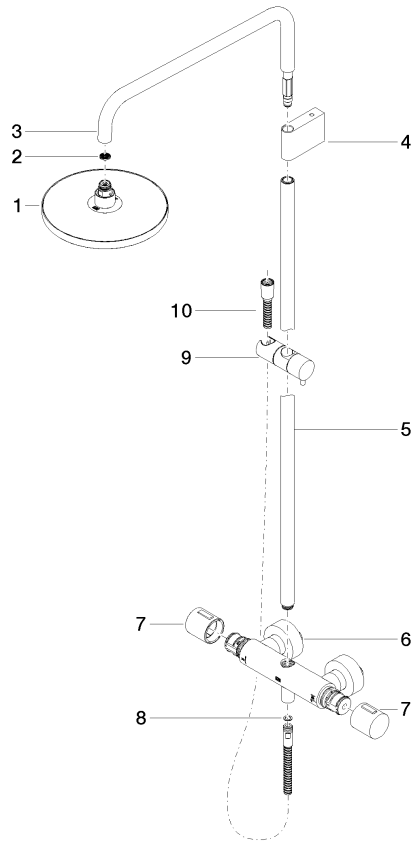

ST 050 305 1979

Fits: IMO, LULU, TARA, LISSÉ, VAIA, META, CYO

- shower with fixed riser projection 453mm
- Rain shower: PURE RAIN, max. flow rate 7 l/min (at 3 bar)
- rain shower Ø 220 mm
- rain shower with anti-scale system
- Hand shower: COMPACT RAIN, max. flow rate 15 l/min (at 3 bar)
- spray head Ø 100mm
- rotary diverter with volume control and shut-off function
- slide-on rosettes Ø 70 mm
- height of fittings up to rain shower (bottom edge) 1009mm
- height of fittings up to top edge of elbow 1150mm
- gauge 150 mm - 13 mm
- metal shower hose 1750mm with integrated anti-twist protection
- 1/2" connection
- slide bar
- Pipe diameter 23.5 mm

- shower with fixed riser projection 453mm
- overhead shower: rain flow
- rain shower Ø 220 mm
- rain shower with anti-scale system
- max. rainshower flow 7 l/min
- rotary diverter with volume control and shut-off function
- slide-on rosettes Ø 70 mm
- height of fittings up to rain shower (bottom edge) 1009mm
- height of fittings up to top edge of elbow 1150mm
- gauge 150 mm - 13 mm
- metal shower hose 1750mm with integrated anti-twist protection
- 1/2" connection
- slide bar
- Pipe diameter 23.5 mm
- quick clearing
- This product can help a building meet the requirements of Green Building Rating Systems, e.g. LEED®, BREEAM®, DGNB
- WRAS 2204013

IMO

ST 050 305 1979

ST 050 305 1979

mm [inches]
1:10

Flow rate chart

Certificates

DVGW_DW-
6509DN0123.

Belgaqua_21-032-
27_5.

WRAS_2204013.

LGA_38737.

Spare parts list

No.	Item Number	Name	Quantity used	Delivery time
1	90 12 05 092 20-00	shower	1	10
2	09 23 01 039 90	sieve	1	2
3	90 28 22 348 00-00	pipe	1	10
4	90 17 11 150 00-00	holder	1	10
5	90 28 22 349 00-00	pipe	1	10
6	04 17 01 250 00-00	connection	1	10
7	90 17 33 015 00-00	handle	2	10
8	90 14 20 026 00 90	seal	1	2
9	12 570 970-00	Slide unit - Chrome	1	10
10	28 322 970-00	Metal shower hose 1/2" x 3/8" x 1750 mm - Chrome	1	2