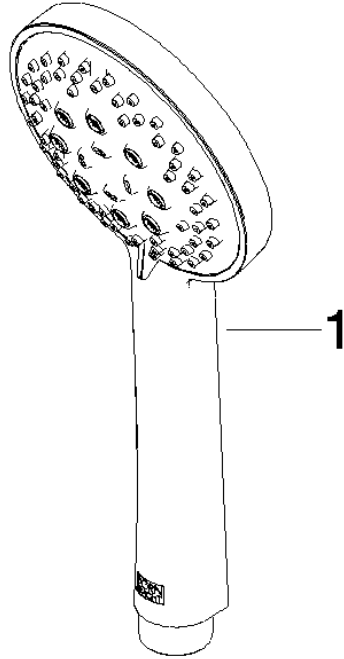

ST 050 306 0980

Fits: IMO, MEM, CL.1, CYO

- shower with fixed riser projection 453mm
- Rain shower: PURE RAIN, max. flow rate 20 l/min (at 3 bar)
- Function from: 12 l/min
- rain shower 300 x 240mm
- rain shower with anti-scale system
- Hand shower: COMPACT RAIN, max. flow rate 15 l/min (at 3 bar)
- spray head Ø 100mm
- rotary diverter with volume control and shut-off function
- slide-on rosettes Ø 70 mm
- height of fittings up to rain shower (bottom edge) 1009mm
- height of fittings up to top edge of elbow 1150mm
- gauge 150 mm - 13 mm
- metal shower hose 1750mm with integrated anti-twist protection
- 1/2" connection
- slide bar
- Pipe diameter 23.5 mm

SYMETRICS Showerpipe with shower thermostat - Champagne (22kt Gold)

IMO

ST 050 306 0980

SYMETRICS Showerpipe with shower thermostat - Champagne (22kt Gold)

IMO

ST 050 306 0980

ST 050 306 0980

mm [inches]

Flow rate chart

Certificates

LGA_29984.

DVGW_DW-
6517DN0129.

WRAS_2210003.

ST 050 306 0980

Parts for other
finishes can be found
here: [Chrome](#)

Spare parts list

No.	Item Number	Name	Quantity used	Delivery time
1	09 23 01 039 90	sieve	1	2

ST 050 306 0980

Fits: IMO, MEM, CL.1, CYO

- shower with fixed riser projection 453mm
- overhead shower: rain flow
- rain shower 300 x 240mm
- rain shower with anti-scale system
- max. rainshower flow 20 l/min
- Function from: 12 l/min
- rotary diverter with volume control and shut-off function
- slide-on rosettes Ø 70 mm
- height of fittings up to rain shower (bottom edge) 1009mm
- height of fittings up to top edge of elbow 1150mm
- gauge 150 mm - 13 mm
- metal shower hose 1750mm with integrated anti-twist protection
- 1/2" connection
- slide bar
- Pipe diameter 23.5 mm
- quick clearing
- WRAS 2204013