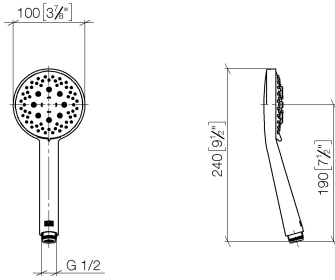

ST 050 306 0980

Fits: IMO, MEM, CL.1, CYO

- shower with fixed riser projection 453mm
- Rain shower: PURE RAIN, max. flow rate 20 l/min (at 3 bar)
- Function from: 12 l/min
- rain shower 300 x 240mm
- rain shower with anti-scale system
- Hand shower: COMPACT RAIN, max. flow rate 15 l/min (at 3 bar)
- spray head Ø 100mm
- rotary diverter with volume control and shut-off function
- slide-on rosettes Ø 70 mm
- height of fittings up to rain shower (bottom edge) 1009mm
- height of fittings up to top edge of elbow 1150mm
- gauge 150 mm - 13 mm
- metal shower hose 1750mm with integrated anti-twist protection
- 1/2" connection
- slide bar
- Pipe diameter 23.5 mm

- Three or five settings: COMPACT RAIN, COMPACT SOFT FLOW, COMPACT AQUAPRESSURE FLOW, max. flow rate 15 l/min (at 3 bar)
- with anti-scale system
- spray head Ø 100mm
- 1/2" connection
- WRAS 2210003
- Function from: 7 l/min

SYMETRICS Showerpipe with shower thermostat - Champagne (22kt Gold)

IMO

ST 050 306 0980

SYMETRICS Showerpipe with shower thermostat - Champagne (22kt Gold)

IMO

ST 050 306 0980

ST 050 306 0980

mm [inches]

No.	Item Number	Name	Quantity used	Delivery time
1	09 23 01 039 90	sieve	1	2

ST 050 306 0980

Fits: IMO, MEM, CL.1, CYO

- shower with fixed riser projection 453mm
- overhead shower: rain flow
- rain shower 300 x 240mm
- rain shower with anti-scale system
- max. rainshower flow 20 l/min
- Function from: 12 l/min
- rotary diverter with volume control and shut-off function
- slide-on rosettes Ø 70 mm
- height of fittings up to rain shower (bottom edge) 1009mm
- height of fittings up to top edge of elbow 1150mm
- gauge 150 mm - 13 mm
- metal shower hose 1750mm with integrated anti-twist protection
- 1/2" connection
- slide bar
- Pipe diameter 23.5 mm
- quick clearing
- WRAS 2204013