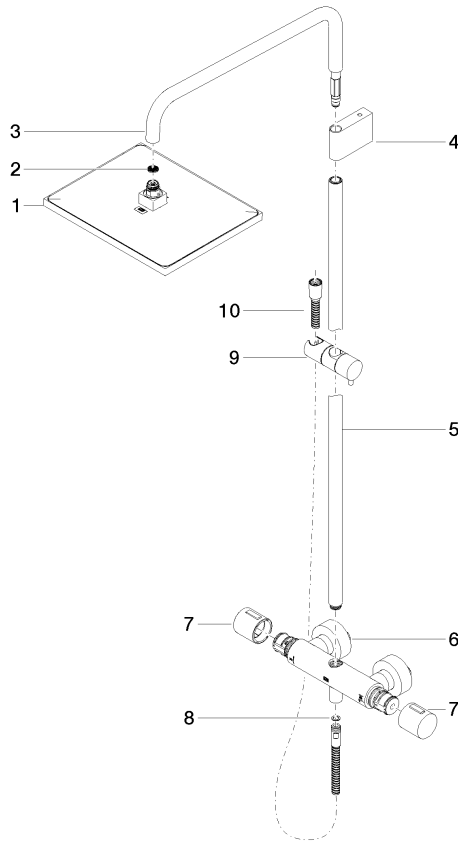

ST 050 306 0980

Fits: IMO, MEM, CL.1, CYO

- shower with fixed riser projection 453mm
- Rain shower: PURE RAIN, max. flow rate 20 l/min (at 3 bar)
- Function from: 12 l/min
- rain shower 300 x 240mm
- rain shower with anti-scale system
- Hand shower: COMPACT RAIN, max. flow rate 15 l/min (at 3 bar)
- spray head Ø 100mm
- rotary diverter with volume control and shut-off function
- slide-on rosettes Ø 70 mm
- height of fittings up to rain shower (bottom edge) 1009mm
- height of fittings up to top edge of elbow 1150mm
- gauge 150 mm - 13 mm
- metal shower hose 1750mm with integrated anti-twist protection
- 1/2" connection
- slide bar
- Pipe diameter 23.5 mm

ST 050 306 0980

mm [inches]
1:10

Flow rate chart

Certificates

WRAS_2204013. LGA_38669.

ST 050 306 0980

Parts for other finishes can be found here: [Chrome](#)

Spare parts list

No.	Item Number	Name	Quantity used	Delivery time
1	04 12 05 063 00-47	shower	1	30
2	09 23 01 039 90	sieve	1	2
3	90 28 22 348 00-47	pipe	1	30
4	90 17 11 150 00-47	holder	1	30
5	90 28 22 349 00-47	pipe	1	30
6	04 17 01 250 00-47	connection	1	60
7	90 17 33 015 00-47	handle	2	30
8	90 14 20 026 00 90	seal	1	2
9	12 570 970-47	Slide unit - Champagne (22kt Gold)	1	30
10	28 322 970-47	Metal shower hose 1/2" x 3/8" x 1750 mm - Champagne (22kt Gold)	1	30