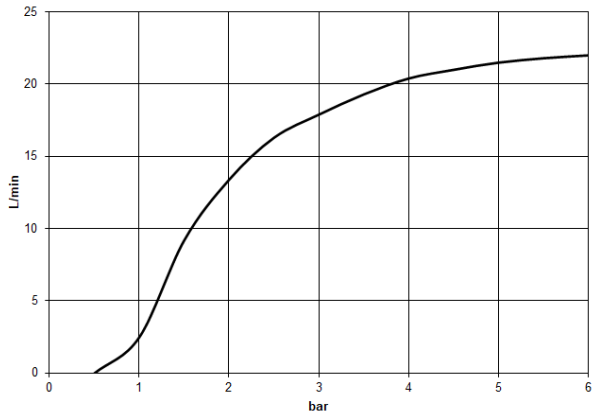

Flow rate chart

Certificates

WRAS_2204013. LGA_38669.