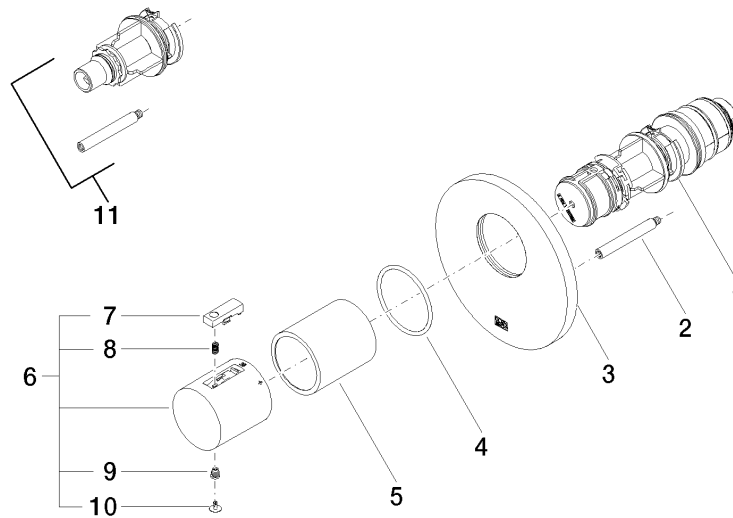

- rosette Ø 60 mm
- head part with cut-to-length spindle and sleeve

	Chrome	36 607 660-00
	Brushed Platinum	36 607 660-06
	Platinum	36 607 660-08
	Dark Chrome	36 607 660-19
	Light Gold	36 607 660-26
	Brushed Light Gold	36 607 660-27
	Matte Black	36 607 660-33
	Brushed Bronze	36 607 660-42
	Brushed Champagne (22kt Gold)	36 607 660-46
	Champagne (22kt Gold)	36 607 660-47
	Brushed Chrome	36 607 660-93
	Brushed Dark Platinum	36 607 660-99

- cover plate Ø 124 mm
- temperature control handle with safety limit stop at 38°C
- thermostat cartridge

	Chrome	36 501 979-00
	Brushed Platinum	36 501 979-06
	Platinum	36 501 979-08
	Durabronze (23kt Gold)	36 501 979-09
	Dark Chrome	36 501 979-19
	Light Gold	36 501 979-26
	Brushed Light Gold	36 501 979-27
	Brushed Durabronze (23kt Gold)	36 501 979-28
	Matte Black	36 501 979-33
	Brushed Bronze	36 501 979-42
	Brushed Champagne (22kt Gold)	36 501 979-46
	Champagne (22kt Gold)	36 501 979-47
	Brushed Chrome	36 501 979-93
	Brushed Dark Platinum	36 501 979-99

Required miscellaneous

xGRID Installation track 555 mm - 12 360 970 90

ST 060 100 1660

mm [inches]

Certificates

WRAS_2011026.

DVGW_DW-
6512DN0706.

LGA_29930.

LGA_29932.

ST 060 100 1660

Spare parts list

No.	Item Number	Name	Quantity used	Delivery time
1	90 15 02 063 00 90	cartridge	1	2
2	90 31 09 095 00 90	bar	1	2
3	09 11 02 162-00	cover	1	60
4	90 14 10 049 00 90	seal	1	2
5	90 21 02 112 00-00	sleeve	1	10
6	90 17 33 004 00-00	handle	1	10
7	90 21 33 011 00-13	handle	1	2
8	90 16 02 027 00 90	spring	1	2
9	90 30 30 136 00 90	screw	1	2
10	90 31 20 049 00-00	plug	1	10
11	12 178 970 90	Extension 46 mm -	1	2