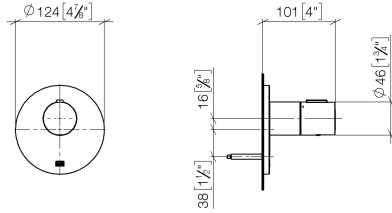

- rosette Ø 60 mm
- head part with cut-to-length spindle and sleeve

	Chrome	36 607 660-00
	Brushed Platinum	36 607 660-06
	Platinum	36 607 660-08
	Dark Chrome	36 607 660-19
	Light Gold	36 607 660-26
	Brushed Light Gold	36 607 660-27
	Matte Black	36 607 660-33
	Brushed Bronze	36 607 660-42
	Brushed Champagne (22kt Gold)	36 607 660-46
	Champagne (22kt Gold)	36 607 660-47
	Brushed Chrome	36 607 660-93
	Brushed Dark Platinum	36 607 660-99

- cover plate Ø 124 mm
- temperature control handle with safety limit stop at 38°C
- thermostat cartridge

	Chrome	36 501 979-00
	Brushed Platinum	36 501 979-06
	Platinum	36 501 979-08
	Durabronze (23kt Gold)	36 501 979-09
	Dark Chrome	36 501 979-19
	Light Gold	36 501 979-26
	Brushed Light Gold	36 501 979-27
	Brushed Durabronze (23kt Gold)	36 501 979-28
	Matte Black	36 501 979-33
	Brushed Bronze	36 501 979-42
	Brushed Champagne (22kt Gold)	36 501 979-46
	Champagne (22kt Gold)	36 501 979-47
	Brushed Chrome	36 501 979-93
	Brushed Dark Platinum	36 501 979-99

ST 060 100 1660

Required miscellaneous

xTOOL Concealed thermostat module without volume control - 35 503 970 90
●max. recess depth 110 mm
●min. recess depth 85 mm

Recommended miscellaneous

xGRID Attachment set for integrating in the dry wall construction - 12 340 970 90

Required miscellaneous

xGRID Installation track 555 mm - 12 360 970 90

ST 060 100 1660

mm [inches]

Certificates

WRAS_2011026.

DVGW_DW-
6512DN0706.

LGA_29930.