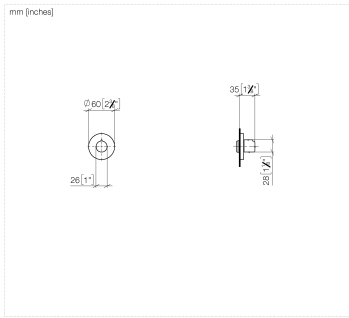

ST 060 100 1660

- cover plate Ø 124 mm
- rosette Ø 60 mm
- temperature control handle with safety limit stop at 38°C
- thermostat cartridge
- head part with cut-to-length spindle and sleeve

	Chrome	ST 060 100 1660-00
	Brushed Platinum	ST 060 100 1660-06
	Dark Chrome	ST 060 100 1660-19
	Light Gold	ST 060 100 1660-26
	Brushed Light Gold	ST 060 100 1660-27
	Matte Black	ST 060 100 1660-33
	Brushed Bronze	ST 060 100 1660-42
	Brushed Chrome	ST 060 100 1660-93
	Brushed Dark Platinum	ST 060 100 1660-99

- rosette Ø 60 mm
- head part with cut-to-length spindle and sleeve

	Chrome	36 607 660-00
	Brushed Platinum	36 607 660-06
	Platinum	36 607 660-08
	Dark Chrome	36 607 660-19
	Light Gold	36 607 660-26
	Brushed Light Gold	36 607 660-27
	Matte Black	36 607 660-33
	Brushed Bronze	36 607 660-42
	Brushed Champagne (22kt Gold)	36 607 660-46
	Champagne (22kt Gold)	36 607 660-47
	Brushed Chrome	36 607 660-93
	Brushed Dark Platinum	36 607 660-99

- cover plate Ø 124 mm
- temperature control handle with safety limit stop at 38°C
- thermostat cartridge

	Chrome	36 501 979-00
	Brushed Platinum	36 501 979-06
	Platinum	36 501 979-08
	Durabronze (23kt Gold)	36 501 979-09
	Dark Chrome	36 501 979-19
	Light Gold	36 501 979-26
	Brushed Light Gold	36 501 979-27
	Brushed Durabronze (23kt Gold)	36 501 979-28
	Matte Black	36 501 979-33
	Brushed Bronze	36 501 979-42
	Brushed Champagne (22kt Gold)	36 501 979-46
	Champagne (22kt Gold)	36 501 979-47
	Brushed Chrome	36 501 979-93
	Brushed Dark Platinum	36 501 979-99

Required miscellaneous

xGRID Installation track 555 mm - 12 360 970 90

ST 060 100 1660

mm [inches]

Certificates

WRAS_2011026.

DVGW_DW-
6512DN0706.

LGA_29930.