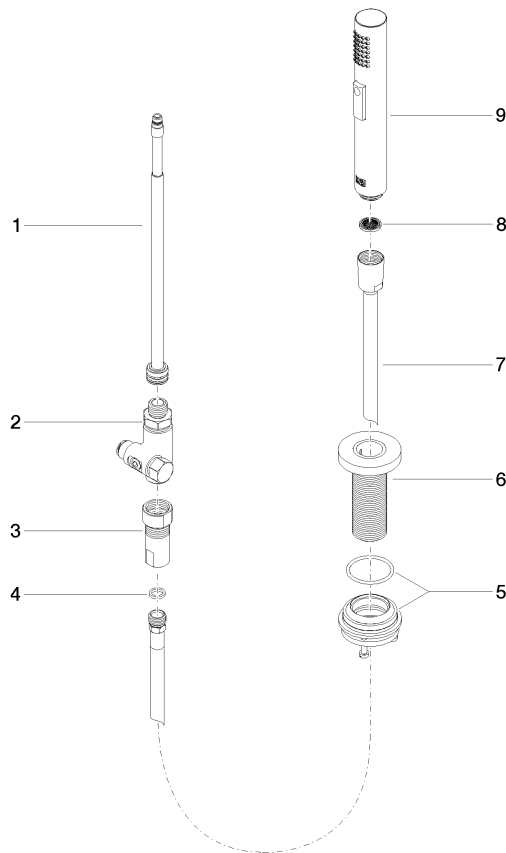

No.	Item Number	Name	Quantity used	Delivery time
1	90 28 22 390 00-99	spout	1	-
Spare part can no longer be ordered, please order the replacement item				
2	90 20 87 003 00-99	handle	1	-
Spare part can no longer be ordered, please order the replacement item				
3	09 28 30 026-99	cover	1	30
4	09 14 10 091 90	seal	1	2
5	09 24 04 266 90	nut	1	2
6	90 15 05 042 00 90	cartridge	1	2
7	04 30 04 104 00 90	hose	1	2
8	04 30 04 105 00 90	hose	2	2
9	04 30 04 100 00 90	hose	1	2
10	90 30 10 057 00 90	fixing set	1	-
Spare part can no longer be ordered, please order the replacement item				

**MEM Two-hole mixer with individual rosettes with rinsing spray set - Brushed
Dark Platinum**

MEM

ST 110 100 1682

- with round rosette
- spray flow
- automatic spout/shower diverter
- height of mixer 191 mm
- hole diameter rinsing spray 32mm
- fabric braided hose 1500 mm
- sprayface with anti-scaling system
- lead-free

MEM

ST 110 100 1682
mm [inches]

Flow rate chart

Certificates

LGA_29572.

LGA_38643.

Belgaqua_24-005-
27_3.

**MEM Two-hole mixer with individual rosettes with rinsing spray set - Brushed
Dark Platinum**

MEM

ST 110 100 16R2
Parts for other
finishes can be found
here: Chrome

Spare parts list

No.	Item Number	Name	Quantity used	Delivery time
1	90 28 20 068 00 90	connection	1	2
2	90 17 09 046 12 90	diverter	1	2
3	90 24 03 241 00 90	nipple	1	2
4	90 14 20 019 00 90	seal	1	2
5	04 23 10 047 00 92	fixing set	1	60
6	90 27 86 001 00-99	rosette	1	-
Spare part can no longer be ordered, please order the replacement item				
7	90 30 02 062 00-99	hose	1	30
8	09 23 01 039 90	sieve	1	2
9	04 12 11 158 00-99	shower	1	30