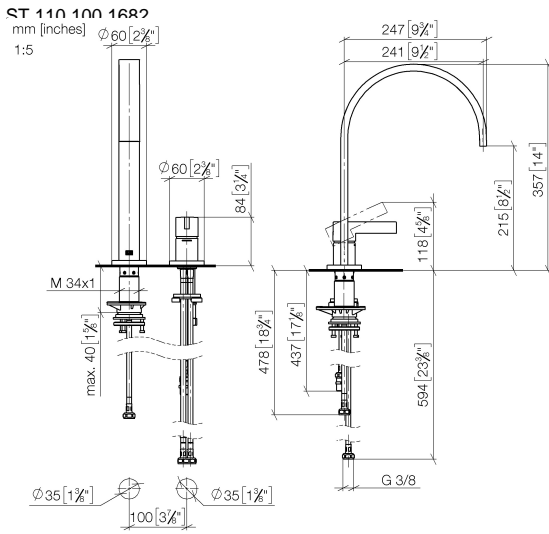

MEM Two-hole mixer with individual rosettes with rinsing spray set - Brushed Dark Platinum

MEM

Flow rate chart

Certificates

LGA_38640.

WRAS_240102013.

ST 110 100 1682

Spare parts list

No.	Item Number	Name	Quantity used	Delivery time
1	90 28 22 390 00-99	spout	1	-
Spare part can no longer be ordered, please order the replacement item				
2	90 20 87 003 00-99	handle	1	-
Spare part can no longer be ordered, please order the replacement item				
3	09 28 30 026-99	cover	1	30
4	09 14 10 091 90	seal	1	2
5	09 24 04 266 90	nut	1	2
6	90 15 05 042 00 90	cartridge	1	2
7	04 30 04 104 00 90	hose	1	2
8	04 30 04 105 00 90	hose	2	2
9	04 30 04 100 00 90	hose	1	2
10	90 30 10 057 00 90	fixing set	1	-
Spare part can no longer be ordered, please order the replacement item				

**MEM Two-hole mixer with individual rosettes with rinsing spray set - Brushed
Dark Platinum**

MEM

ST 110 100 1682

- with round rosette
- spray flow
- automatic spout/shower diverter
- height of mixer 191 mm
- hole diameter rinsing spray 32mm
- fabric braided hose 1500 mm
- sprayface with anti-scaling system
- lead-free