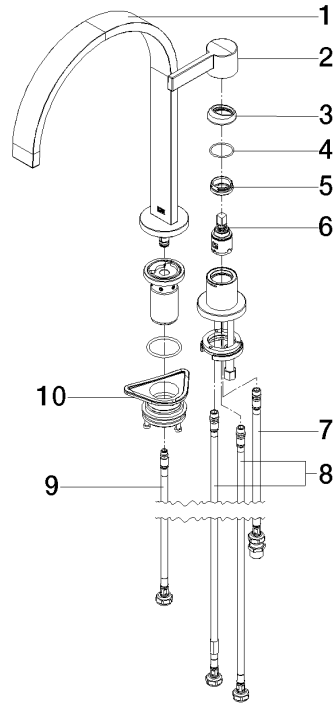

MEM Two-hole mixer with individual rosettes with rinsing spray set - Brushed Dark Platinum

MEM

Flow rate chart

Certificates

LGA_38640.

WRAS_240102013.

ST 110 100 1682

Spare parts list

No.	Item Number	Name	Quantity used	Delivery time
1	90 28 22 390 00-99	spout	1	-
Spare part can no longer be ordered, please order the replacement item				
2	90 20 87 003 00-99	handle	1	-
Spare part can no longer be ordered, please order the replacement item				
3	09 28 30 026-99	cover	1	30
4	09 14 10 091 90	seal	1	2
5	09 24 04 266 90	nut	1	2
6	90 15 05 042 00 90	cartridge	1	2
7	04 30 04 104 00 90	hose	1	2
8	04 30 04 105 00 90	hose	2	2
9	04 30 04 100 00 90	hose	1	2
10	90 30 10 057 00 90	fixing set	1	-
Spare part can no longer be ordered, please order the replacement item				

**MEM Two-hole mixer with individual rosettes with rinsing spray set - Brushed
Dark Platinum**

MEM

ST 110 100 1682

- with round rosette
- spray flow
- automatic spout/shower diverter
- height of mixer 191 mm
- hole diameter rinsing spray 32mm
- fabric braided hose 1500 mm
- sprayface with anti-scaling system
- lead-free