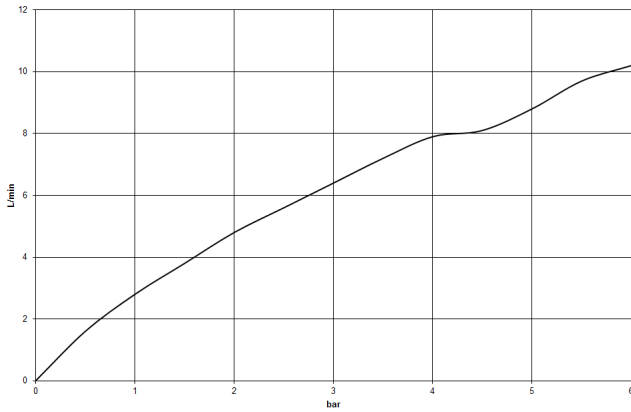

Flow rate chart

Certificates

LGA_38640.

WRAS_240102013.