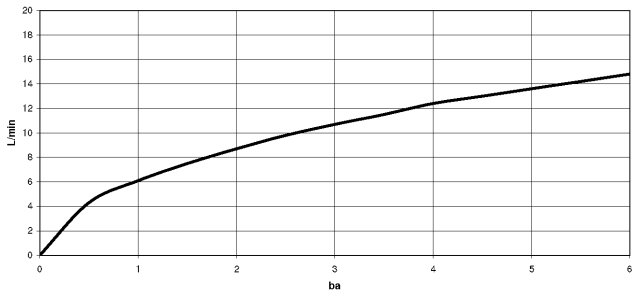

MEM

ST 110 100 1682
mm [inches]

Flow rate chart

Certificates

LGA_29572.

LGA_38643.

Belgaqua_24-005-
27_3.

**MEM Two-hole mixer with individual rosettes with rinsing spray set - Brushed
Dark Platinum**