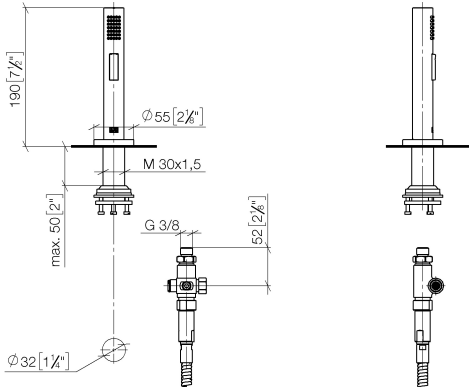

MEM Two-hole mixer with individual rosettes with rinsing spray set - Brushed
Dark Platinum

MEM

ST 110 100 1682

**MEM Two-hole mixer with individual rosettes with rinsing spray set - Brushed
Dark Platinum**

MEM

ST 110 100 1682
mm [inches]

Flow rate chart

Certificates

LGA_29572.

LGA_38643.

Belgaqua_24-005-
27_3.

**MEM Two-hole mixer with individual rosettes with rinsing spray set - Brushed
Dark Platinum**