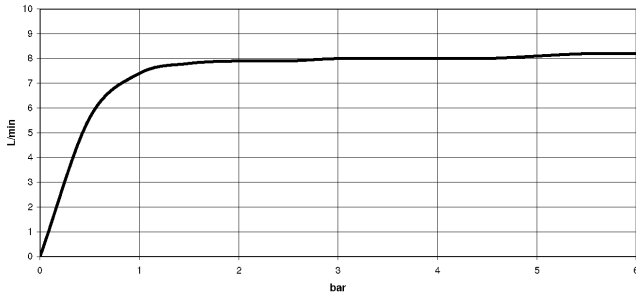

Flow rate chart

Certificates

LGA_18258.

GDV_0400283.

LGA_18886.

WRAS_1909073.

ETA_18986.