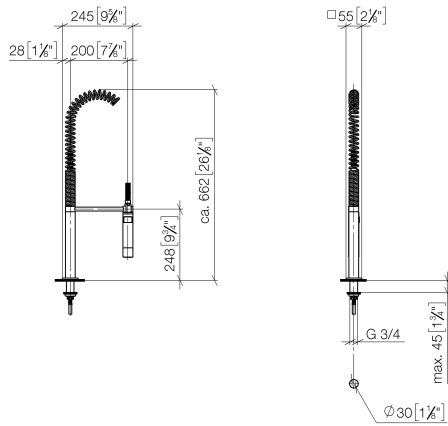

1x 32 800 680-00

1x 27 784 970-00

LOT Two-hole mixer with individual rosettes with profi spray set - Chrome

LOT

ST 110 101 2680

ST 110 101 2680

- 235mm projection
- pivotable spout 360°
- air-enriched flow
- height of mixer 345 mm
- height up to aerator 319 mm
- individual rosette 55 x 55 mm
- hole diameter spout 35 mm
- single-lever mixer hole diameter 44 mm
- max. flow 8 l/min at 3 bar flow pressure
- lead-free
- WRAS 1909073
- This product can help a building meet the requirements of Green Building Rating Systems, e.g. LEED®, BREEAM®, DGNB

GDV_0400283.

LGA_18886.

WRAS_1909073.

ETA_18986.

ST 110 101 2680

Spare parts list

No.	Item Number	Name	Quantity used	Delivery time
1	90 11 06 188 06-00	spout	1	10
2	04 23 10 044 01 90	fixing set	1	2
3	90 27 78 023 00-00	rosette	1	10
4	09 30 30 057 90	screw	1	2
5	09 30 11 028 90	disc	1	2
6	90 14 10 077 00 90	seal	1	2
7	04 24 04 166 10 90	nipple	1	2
8	90 14 20 002 00 90	seal	1	2
9	90 20 78 040 00-00	handle	1	10
10	09 24 04 142-00	nut	1	10
11	09 14 10 108 90	seal	1	2
12	90 28 10 148 00 90	accessories	1	2
13	90 15 05 061 00 90	cartridge	1	60
14	09 30 01 100 10 90	sleeve	1	2
15	09 27 78 007-00	rosette	1	10
16	04 30 11 038 02 90	fixing set	1	2
17	09 31 11 011 90	pin	1	2
18	09 18 40 079 90	sleeve	1	2
19	04 30 04 104 00 90	hose	2	2
20	04 30 04 019 00 90	hose	1	2
21	12 802 970 90	Extension set -	1	60

ST 110 101 2680

- spray flow
- automatic diverter for spout/Profi spray set
- height of mixer 665 mm
- individual rosette 55 x 55 mm
- profi spray hole diameter 30mm
- sprayface with anti-scaling system
- lead-free

LOT Two-hole mixer with individual rosettes with profi spray set - Chrome

LOT

ST 110 101 2680

ST 110 101 2680

mm [inches]
M 1:10

Flow rate chart

Certificates

Belgaqua_22_277_2
7_3.