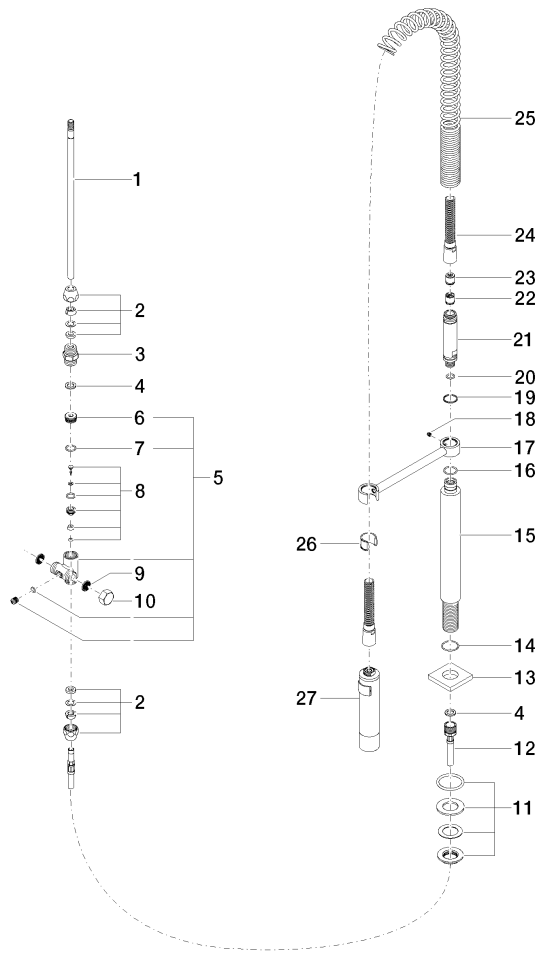

LOT Two-hole mixer with individual rosettes with profi spray set - Chrome

LOT

ST 110 101 2680

ST 110 101 2680

mm [inches]
M 1:10

Flow rate chart

Certificates

Belgaqua_22_277_2
7_3.

ST 110 101 2680

Parts for other finishes can be found here: Brushed Platinum

ST 110 101 2680

Spare parts list

No.	Item Number	Name	Quantity used	Delivery time
1	04 24 02 046 01-07	pipe	1	10
2	90 23 30 040 00-00	threaded connector	2	10
3	90 24 03 168 00 90	nipple	1	2
4	90 14 20 002 00 90	seal	2	2
5	90 17 09 046 10 90	diverter	1	2
6	09 24 04 112 10 90	nipple	1	2
7	90 14 10 033 00 90	seal	1	2
8	90 21 10 031 10 90	diverter	1	2
9	09 23 01 039 90	sieve	2	2
10	04 21 02 006 00 92	cap	1	2
11	04 23 10 004 03 90	fixing set	1	2
12	09 30 04 067 90	hose	1	2
13	09 27 97 033-00	rosette	1	10
14	09 14 10 120 90	seal	1	2
15	09 11 10 066 10-00	connection	1	60
16	09 14 10 031 90	seal	1	2
17	04 17 20 014 00-00	holder	1	10
18	09 31 11 049 90	pin	1	2
19	09 14 15 012 90	ring	1	2
20	09 14 10 003 90	seal	1	2
21	09 30 01 067 10-00	adaptor	1	10
22	90 23 01 141 00 90	back-flow preventer	1	2
23	09 23 01 046 90	back-flow preventer	1	2
24	90 30 02 065 00-00	hose	1	10
25	09 16 02 034 90	spring	1	2
26	90 18 40 035 00 90	sleeve	1	2
27	04 12 11 094 10-00	shower	1	10