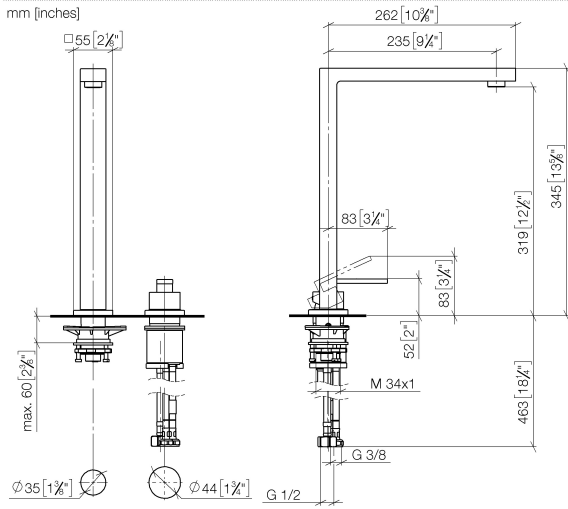

ST 110 101 2680