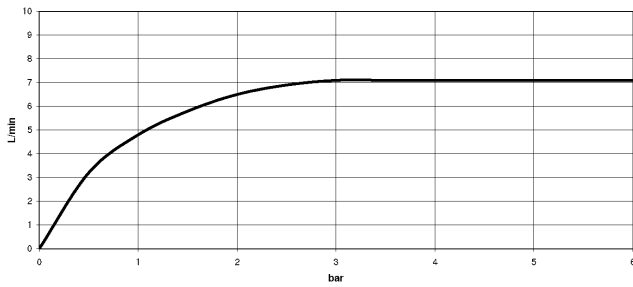

LOT Two-hole mixer with individual rosettes with profi spray set - Chrome

LOT

ST 110 101 2680

ST 110 101 2680

mm [inches]
M 1:10

Flow rate chart

Certificates

Belgaqua_22_277_2
7_3.