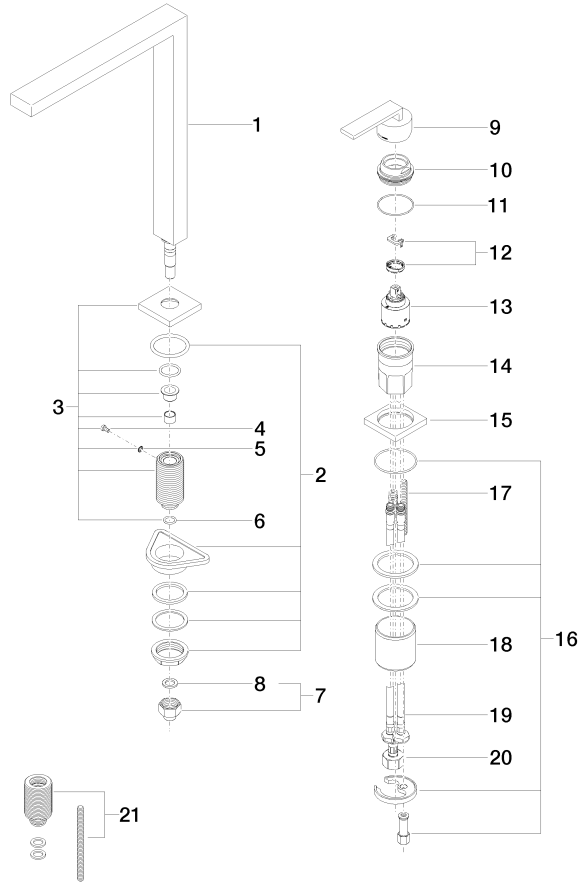

1x 32 800 680-00

1x 27 784 970-00

LOT Two-hole mixer with individual rosettes with profi spray set - Chrome

LOT

ST 110 101 2680

ST 110 101 2680

- 235mm projection
- pivotable spout 360°
- air-enriched flow
- height of mixer 345 mm
- height up to aerator 319 mm
- individual rosette 55 x 55 mm
- hole diameter spout 35 mm
- single-lever mixer hole diameter 44 mm
- max. flow 8 l/min at 3 bar flow pressure
- lead-free
- WRAS 1909073
- This product can help a building meet the requirements of Green Building Rating Systems, e.g. LEED®, BREEAM®, DGNB

GDV_0400283.

LGA_18886.

WRAS_1909073.

ETA_18986.

ST 110 101 2680

Spare parts list

No.	Item Number	Name	Quantity used	Delivery time
1	90 11 06 188 06-00	spout	1	10
2	04 23 10 044 01 90	fixing set	1	2
3	90 27 78 023 00-00	rosette	1	10
4	09 30 30 057 90	screw	1	2
5	09 30 11 028 90	disc	1	2
6	90 14 10 077 00 90	seal	1	2
7	04 24 04 166 10 90	nipple	1	2
8	90 14 20 002 00 90	seal	1	2
9	90 20 78 040 00-00	handle	1	10
10	09 24 04 142-00	nut	1	10
11	09 14 10 108 90	seal	1	2
12	90 28 10 148 00 90	accessories	1	2
13	90 15 05 061 00 90	cartridge	1	60
14	09 30 01 100 10 90	sleeve	1	2
15	09 27 78 007-00	rosette	1	10
16	04 30 11 038 02 90	fixing set	1	2
17	09 31 11 011 90	pin	1	2
18	09 18 40 079 90	sleeve	1	2
19	04 30 04 104 00 90	hose	2	2
20	04 30 04 019 00 90	hose	1	2
21	12 802 970 90	Extension set -	1	60

ST 110 101 2680

- spray flow
- automatic diverter for spout/Profi spray set
- height of mixer 665 mm
- individual rosette 55 x 55 mm
- profi spray hole diameter 30mm
- sprayface with anti-scaling system
- lead-free