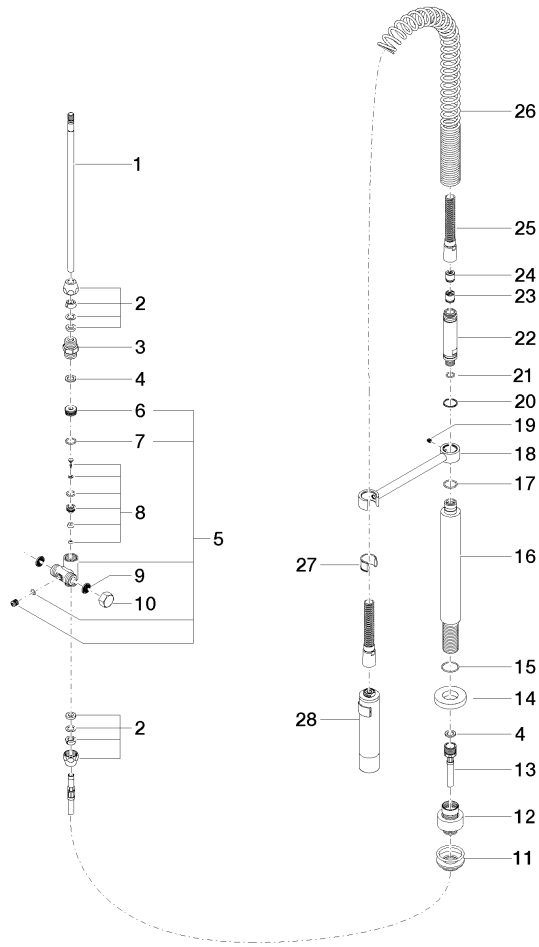

ST 110 101 8790

- 235mm projection
- pivotable spout 360°
- spout, end-piece with 20° rotation
- air-enriched flow and spray flow
- height of mixer 337 mm
- test
- height up to aerator 297 mm
- individual rosettes Ø 55mm
- hole diameter spout 35 mm
- single-lever mixer hole diameter 35 mm
- profi spray hole diameter 30mm
- sprayface with anti-scaling system
- max. flow 8 l/min at 3 bar flow pressure
- automatic spout/shower diverter
- lead-free
- This product can help a building meet the requirements of Green Building Rating Systems, e.g. LEED®, BREEAM®, DGNB

ELIO Two-hole mixer with individual rosettes with profi spray set - Chrome

ELIO

ST 110 101 8790

ST 110 101 8790

mm [inches]
M 1:10

Flow rate chart

Certificates

LGA_18901.

LGA_28304.

Belgaqua_22_277_2
7_3.

ST 110 101 8790

Spare parts list

No.	Item Number	Name	Quantity used	Delivery time
1	04 24 02 046 01-07	pipe	1	10
2	90 23 30 040 00-00	threaded connector	2	10
3	90 24 03 168 00 90	nipple	1	2
4	90 14 20 002 00 90	seal	2	2
5	90 17 09 046 10 90	diverter	1	2
6	09 24 04 112 10 90	nipple	1	2
7	90 14 10 033 00 90	seal	1	2
8	90 21 10 031 10 90	diverter	1	2
9	09 23 01 039 90	sieve	2	2
10	04 21 02 006 00 92	cap	1	2
11	04 23 10 004 03 90	fixing set	1	2
12	12 780 970 90	Extension set -	1	60
13	09 30 04 067 90	hose	1	2
14	09 28 10 064-00	rosette	1	10
15	09 14 10 120 90	seal	1	2
16	09 11 10 066 10-00	connection	1	60
17	09 14 10 031 90	seal	1	2
18	04 17 20 014 00-00	holder	1	10
19	09 31 11 049 90	pin	1	2
20	09 14 15 012 90	ring	1	2
21	09 14 10 003 90	seal	1	2
22	09 30 01 067 10-00	adaptor	1	10
23	90 23 01 141 00 90	back-flow preventer	1	2
24	09 23 01 046 90	back-flow preventer	1	2
25	90 30 02 065 00-00	hose	1	10
26	09 16 02 034 90	spring	1	2
27	90 18 40 035 00 90	sleeve	1	2
28	04 12 11 094 10-00	shower	1	10