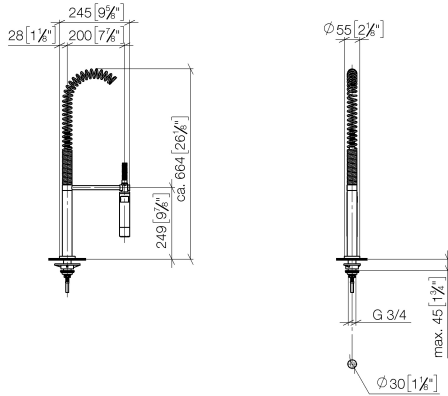

ST 110 101 8790

- 235mm projection
- pivotable spout 360°
- spout, end-piece with 20° rotation
- air-enriched flow
- height of mixer 337 mm
- height up to aerator 297 mm
- individual rosettes Ø 55mm
- hole diameter spout 35 mm
- single-lever mixer hole diameter 35 mm
- max. flow 8 l/min at 3 bar flow pressure
- lead-free
- This product can help a building meet the requirements of Green Building Rating Systems, e.g. LEED®, BREEAM®, DGNB
- WRAS 2107024

ETA_18983.

WRAS_2107024.

ST 110 101 8790

Spare parts list

No.	Item Number	Name	Quantity used	Delivery time
1	90 23 01 026 07-00	aerator	1	10
2	09 24 04 164 10-00	nipple	1	10
3	09 14 10 100 90	seal	1	2
4	09 31 11 044 90	pin	2	2
5	09 24 04 163 10-00	nipple	1	10
6	90 28 22 188 00-00	spout	1	10
7	09 27 79 001-00	rosette	1	10
8	09 14 10 102 90	seal	2	2
9	04 23 10 044 01 90	fixing set	1	2
10	09 30 01 094 10-00	adaptor	1	10
11	04 24 04 166 10 90	nipple	1	2
12	90 14 20 002 00 90	seal	1	2
13	90 31 20 109 00 90	plug	1	2
14	90 31 11 030 00 90	pin	1	2
15	09 20 79 040-00	handle	1	10
16	09 24 04 141-00	nut	1	10
17	90 28 10 148 00 90	accessories	1	2
18	90 15 05 061 00 90	cartridge	1	60
19	09 28 10 111-00	rosette	1	10
20	04 30 11 038 00 90	fixing set	1	2
21	09 31 11 011 90	pin	1	2
22	04 30 04 104 00 90	hose	2	2
23	04 30 04 019 00 90	hose	1	2
24	12 802 970 90	Extension set -	1	60

ST 110 101 8790

Fits: ELIO, TARA, TARA ULTRA

- spray flow
- automatic diverter for spout/Profi spray set
- height of mixer 665 mm
- individual rosette diameter 55mm
- profi spray hole diameter 30mm
- sprayface with anti-scaling system
- lead-free

ELIO Two-hole mixer with individual rosettes with profi spray set - Chrome

ELIO

ST 110 101 8790

ST 110 101 8790

mm [inches]
M 1:10

Flow rate chart

Certificates

LGA_18901.