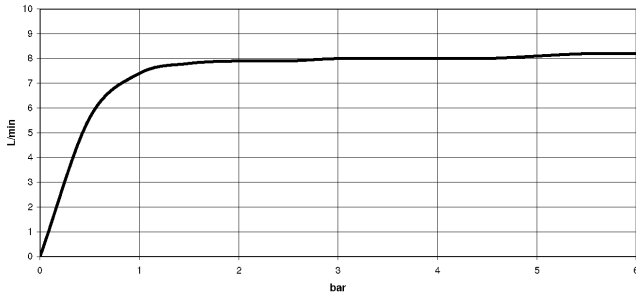

Flow rate chart

Certificates

LGA_18255.

ETA_18983.

WRAS_2107024.