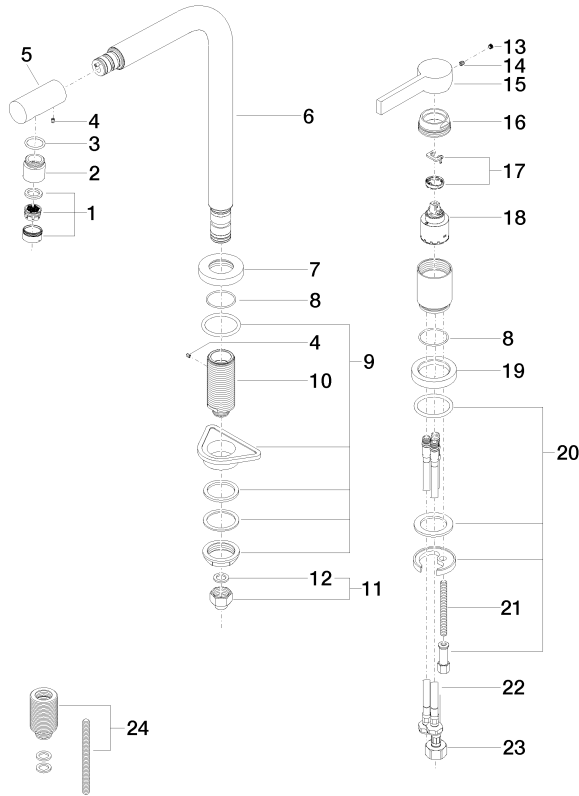

ST 110 101 8790

- 235mm projection
- pivotable spout 360°
- spout, end-piece with 20° rotation
- air-enriched flow
- height of mixer 337 mm
- height up to aerator 297 mm
- individual rosettes Ø 55mm
- hole diameter spout 35 mm
- single-lever mixer hole diameter 35 mm
- max. flow 8 l/min at 3 bar flow pressure
- lead-free
- This product can help a building meet the requirements of Green Building Rating Systems, e.g. LEED®, BREEAM®, DGNB
- WRAS 2107024

ETA_18983.

WRAS_2107024.

ST 110 101 8790

Spare parts list

No.	Item Number	Name	Quantity used	Delivery time
1	90 23 01 026 07-00	aerator	1	10
2	09 24 04 164 10-00	nipple	1	10
3	09 14 10 100 90	seal	1	2
4	09 31 11 044 90	pin	2	2
5	09 24 04 163 10-00	nipple	1	10
6	90 28 22 188 00-00	spout	1	10
7	09 27 79 001-00	rosette	1	10
8	09 14 10 102 90	seal	2	2
9	04 23 10 044 01 90	fixing set	1	2
10	09 30 01 094 10-00	adaptor	1	10
11	04 24 04 166 10 90	nipple	1	2
12	90 14 20 002 00 90	seal	1	2
13	90 31 20 109 00 90	plug	1	2
14	90 31 11 030 00 90	pin	1	2
15	09 20 79 040-00	handle	1	10
16	09 24 04 141-00	nut	1	10
17	90 28 10 148 00 90	accessories	1	2
18	90 15 05 061 00 90	cartridge	1	60
19	09 28 10 111-00	rosette	1	10
20	04 30 11 038 00 90	fixing set	1	2
21	09 31 11 011 90	pin	1	2
22	04 30 04 104 00 90	hose	2	2
23	04 30 04 019 00 90	hose	1	2
24	12 802 970 90	Extension set -	1	60

ST 110 101 8790

Fits: ELIO, TARA, TARA ULTRA

- spray flow
- automatic diverter for spout/Profi spray set
- height of mixer 665 mm
- individual rosette diameter 55mm
- profi spray hole diameter 30mm
- sprayface with anti-scaling system
- lead-free