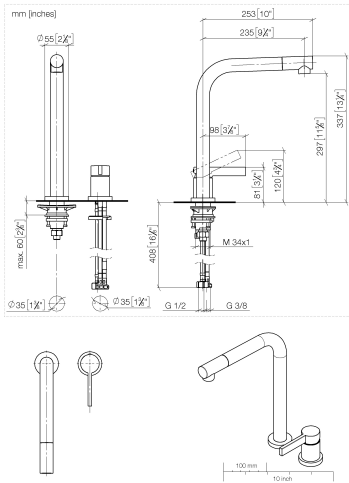

ST 110 101 8790