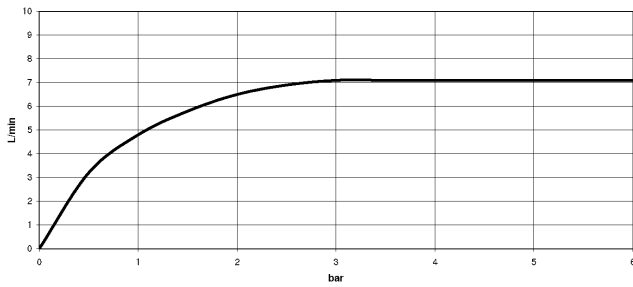

ELIO Two-hole mixer with individual rosettes with profi spray set - Chrome

ELIO

ST 110 101 8790

ST 110 101 8790

mm [inches]
M 1:10

Flow rate chart

Certificates

LGA_18901.