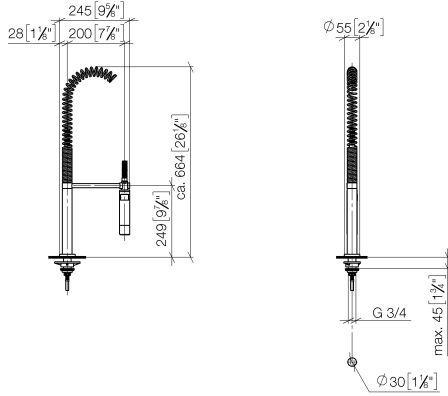

META 02 Single-lever mixer with profi spray set - Chrome

ST 110 104 8625

- 235mm projection
- pivotable spout 360°
- air-enriched flow
- height of mixer 368 mm
- height up to aerator 282 mm
- single-lever mixer hole diameter 35mm
- lead-free
- max. flow 7 l/min at 3 bar flow pressure

ST 110 104 8625

Spare parts list

No.	Item Number	Name	Quantity used	Delivery time
1	90 28 22 209 00-00	spout	1	10
2	90 23 01 028 03-00	aerator	1	10
3	09 30 30 054 90	screw	1	2
4	90 15 05 030 00 90	cartridge	1	2
5	09 24 04 107-00	nut	1	10
6	90 20 88 040 00-00	handle	1	10
7	90 30 11 032 00 90	disc	1	2
8	09 31 11 010 90	pin	1	2
9	90 24 04 048 00-00	nipple	1	10
10	11 170 880-00	handle	1	10
11	04 30 04 019 00 90	hose	1	2
12	04 30 04 064 00 90	hose	2	60
13	09 28 10 055-00	rosette	1	10
14	09 14 10 034 90	seal	1	2
15	04 30 11 038 00 90	fixing set	1	2
16	09 31 11 011 90	pin	1	2

META 02 Single-lever mixer with profi spray set - Chrome

ST 110 104 8625

Fits: ELIO, TARA, TARA ULTRA

- spray flow
- automatic diverter for spout/Profi spray set
- height of mixer 665 mm
- individual rosette diameter 55mm
- profi spray hole diameter 30mm
- sprayface with anti-scaling system
- lead-free

META 02 Single-lever mixer with profi spray set - Chrome

ST 110 104 8625

META 02 Single-lever mixer with profi spray set - Chrome

ST 110 104 8625

mm [inches]
M 1:10

Flow rate chart

Certificates

LGA_18901.