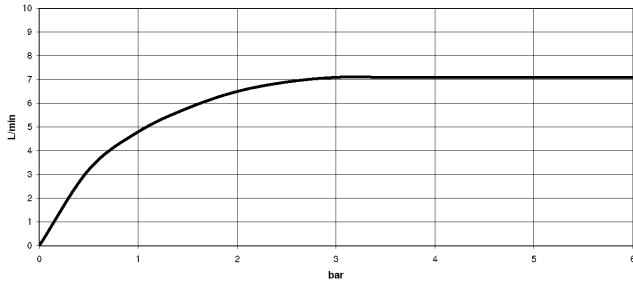

META 02 Single-lever mixer with profi spray set - Chrome

ST 110 104 8625

META 02 Single-lever mixer with profi spray set - Chrome

ST 110 104 8625

mm [inches]
M 1:10

Flow rate chart

Certificates

LGA_18901.