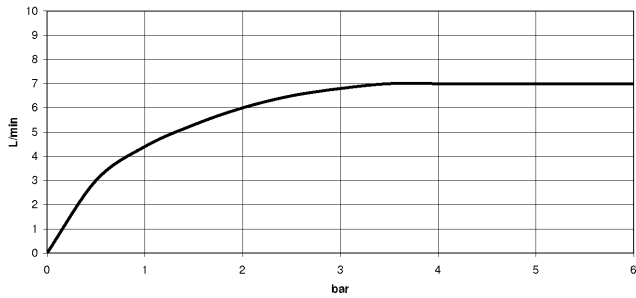

VAIA

ST 110 105 2809

ST 110 105 2809

mm [inches]

Flow rate chart

Certificates

LGA_38631.

ST 110 105 2809