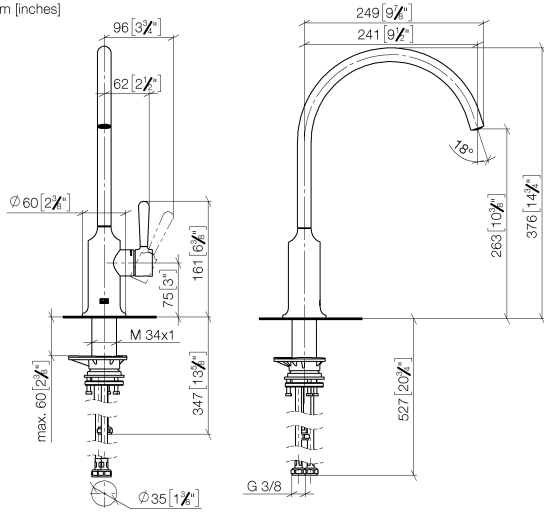

No.	Item Number	Name	Quantity used	Delivery time
1	90 12 11 096 12-99	shower	1	-
Spare part can no longer be ordered, please order the replacement item				
2	90 18 40 085 00 90	sleeve	1	2
3	90 30 01 142 00-99	shaft	1	-
Spare part can no longer be ordered, please order the replacement item				
4	04 23 10 047 00 92	fixing set	1	60
5	90 30 02 062 00-99	hose	1	30
6	90 24 03 241 00 90	nipple	1	2
7	90 17 09 046 12 90	diverter	1	2
8	90 28 20 068 00 90	connection	1	2

VAIA

ST 110 105 2809

ST 110 105 2809

mm [inches]

Flow rate chart

Certificates

LGA_38631.

ST 110 105 2809

Parts for other finishes can be found here: [Chrome](#)

Spare parts list

No.	Item Number	Name	Quantity used	Delivery time
1	90 28 22 396 00-99	spout	1	-
Spare part can no longer be ordered, please order the replacement item				
2	90 15 05 042 00 90	cartridge	1	2
3	09 24 04 266 90	nut	1	2
4	09 14 10 091 90	seal	1	2
5	90 28 30 052 00-99	cover	1	30
6	90 20 80 050 00-99	handle	1	-
Spare part can no longer be ordered, please order the replacement item				
7	04 23 10 044 08 90	fixing set	1	2
8	04 30 04 100 00 90	hose	1	2
9	04 30 04 101 00 90	hose	2	2