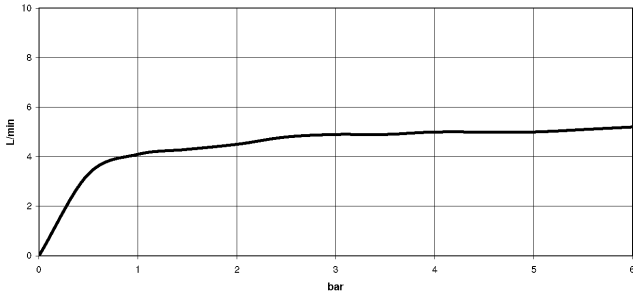

Flow rate chart

Certificates

LGA_38634.