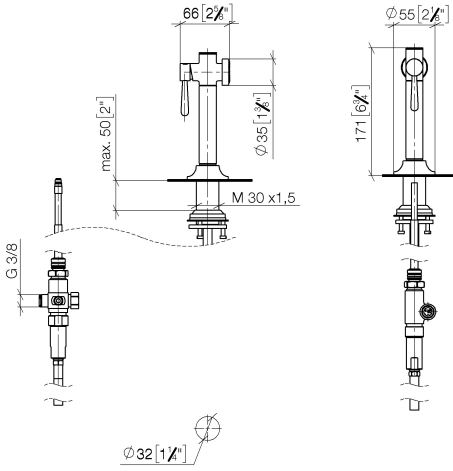

Individual components of this set

You need the following components for this set

VAIA Single-lever mixer with rinsing spray set - Brushed Dark Platinum

VAIA

ST 110 105 2809

ST 110 105 2809

- with round rosette
- spray flow
- automatic spout/shower diverter
- height of mixer 171 mm
- hole diameter rinsing spray 32mm
- fabric braided hose 1500 mm
- sprayface with anti-scaling system
- lead-free
- This product can help a building meet the requirements of Green Building Rating Systems, e.g. LEED®, BREEAM®, DGNB

ST 110 105 2809

mm [inches]

Flow rate chart

Certificates

LGA_38634.

ST 110 105 2809

Parts for other finishes can be found here: [Chrome](#)

Spare parts list

No.	Item Number	Name	Quantity used	Delivery time
1	90 12 11 096 12-99	shower	1	-
Spare part can no longer be ordered, please order the replacement item				
2	90 18 40 085 00 90	sleeve	1	2
3	90 30 01 142 00-99	shaft	1	-
Spare part can no longer be ordered, please order the replacement item				
4	04 23 10 047 00 92	fixing set	1	60
5	90 30 02 062 00-99	hose	1	30
6	90 24 03 241 00 90	nipple	1	2
7	90 17 09 046 12 90	diverter	1	2
8	90 28 20 068 00 90	connection	1	2