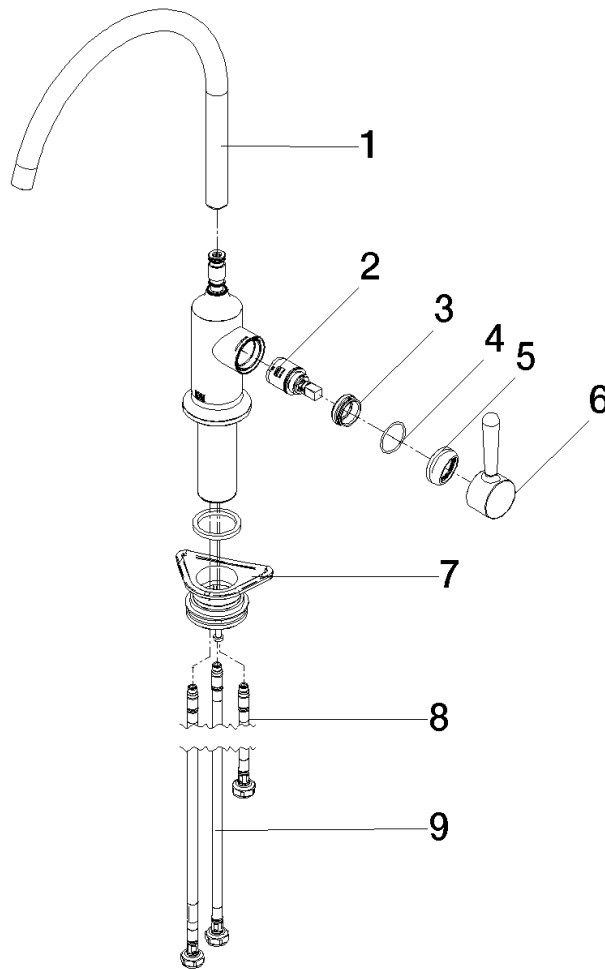

No.	Item Number	Name	Quantity used	Delivery time
1	90 12 11 096 12-99	shower	1	-
Spare part can no longer be ordered, please order the replacement item				
2	90 18 40 085 00 90	sleeve	1	2
3	90 30 01 142 00-99	shaft	1	-
Spare part can no longer be ordered, please order the replacement item				
4	04 23 10 047 00 92	fixing set	1	60
5	90 30 02 062 00-99	hose	1	30
6	90 24 03 241 00 90	nipple	1	2
7	90 17 09 046 12 90	diverter	1	2
8	90 28 20 068 00 90	connection	1	2

VAIA

ST 110 105 2809

ST 110 105 2809

mm [inches]

Flow rate chart

Certificates

LGA_38631.

ST 110 105 2809

Parts for other finishes can be found here: [Chrome](#)

Spare parts list

No.	Item Number	Name	Quantity used	Delivery time
1	90 28 22 396 00-99	spout	1	-
Spare part can no longer be ordered, please order the replacement item				
2	90 15 05 042 00 90	cartridge	1	2
3	09 24 04 266 90	nut	1	2
4	09 14 10 091 90	seal	1	2
5	90 28 30 052 00-99	cover	1	30
6	90 20 80 050 00-99	handle	1	-
Spare part can no longer be ordered, please order the replacement item				
7	04 23 10 044 08 90	fixing set	1	2
8	04 30 04 100 00 90	hose	1	2
9	04 30 04 101 00 90	hose	2	2