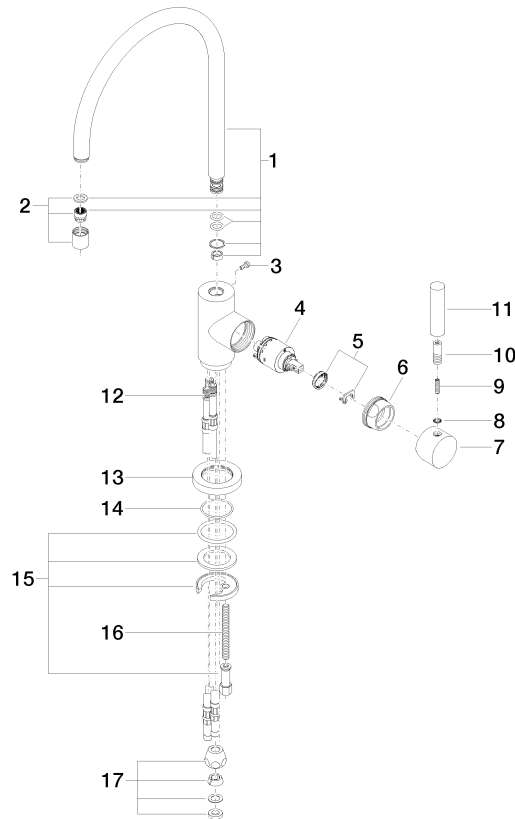

## TARA Single-lever mixer with profi spray set - Dark Chrome

ST 110 109 1888

- 235mm projection
- pivotable spout 360°
- air-enriched flow
- height of mixer 400 mm
- height up to aerator 230 mm
- single-lever mixer hole diameter 35mm
- max. flow 7 l/min at 3 bar flow pressure
- lead-free
- WRAS 1705020
- This product can help a building meet the requirements of Green Building Rating Systems, e.g. LEED®, BREEAM®, DGNB

### Recommended miscellaneous

**Profi spray set - Dark Chrome** 27 789 970-19

**TARA Single-lever mixer with profi spray set - Dark Chrome**

ST 110 109 1888

**Flow rate chart**

**Certificates**

LGA\_18901.

WRAS\_2311044.

**TARA Single-lever mixer with profi spray set - Dark Chrome**

ST 110 109 1888

Parts for other finishes can be found here: [Chrome](#)

Fits: ELIO, TARA, TARA ULTRA

- spray flow
- automatic diverter for spout/Profi spray set
- height of mixer 665 mm
- individual rosette diameter 55mm
- profi spray hole diameter 30mm
- sprayface with anti-scaling system
- lead-free

# TARA Single-lever mixer with profi spray set - Dark Chrome

ST 110 109 1888

mm [inches]  
M 1:10