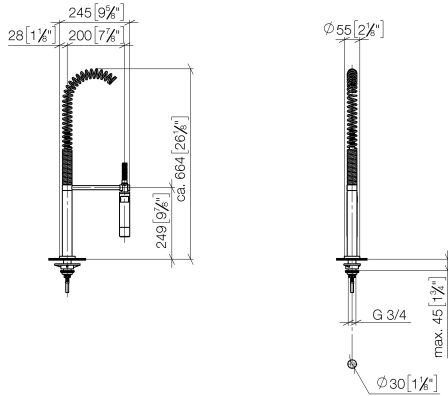

**TARA Single-lever mixer with profi spray set - Dark Chrome**

ST 110 109 1888

Parts for other finishes can be found here: [Chrome](#)

Fits: ELIO, TARA, TARA ULTRA

- spray flow
- automatic diverter for spout/Profi spray set
- height of mixer 665 mm
- individual rosette diameter 55mm
- profi spray hole diameter 30mm
- sprayface with anti-scaling system
- lead-free

# TARA Single-lever mixer with profi spray set - Dark Chrome

ST 110 109 1888

mm [inches]  
M 1:10