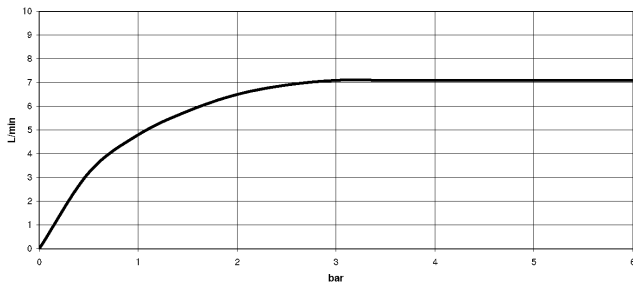

Can only be combined with 33826790, 32800790, 33826888, 32815888, 20815892, 33826875.

Intrinsic protection against back flow.

	Brushed Chrome	27 789 970-93
	Chrome	27 789 970-00
	Brushed Platinum	27 789 970-06
	Platinum	27 789 970-08
	Dark Chrome	27 789 970-19
	Brushed Dark Platinum	27 789 970-99

## Flow rate chart