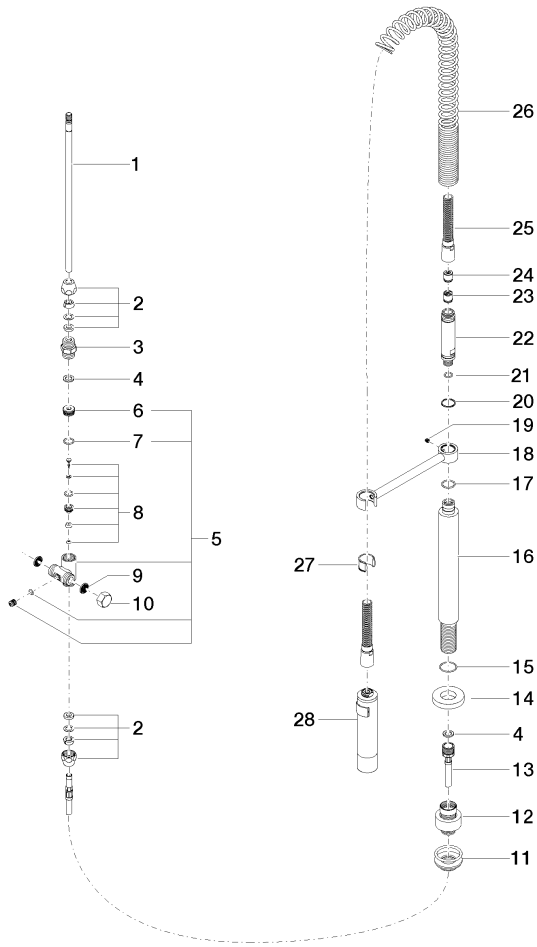

TARA Single-lever mixer with profi spray set - Brushed Chrome

ST 110 109 1888

Parts for other finishes can be found here: [Chrome](#)

TARA Single-lever mixer with profi spray set - Brushed Chrome

ST 110 109 1888

Spare parts list

No.	Item Number	Name	Quantity used	Delivery time
1	04 24 02 046 01-07	pipe	1	10
2	90 23 30 040 00-93	threaded connector	2	20
3	90 24 03 168 00 90	nipple	1	2
4	90 14 20 002 00 90	seal	2	2
5	90 17 09 046 10 90	diverter	1	2
6	09 24 04 112 10 90	nipple	1	2
7	90 14 10 033 00 90	seal	1	2
8	90 21 10 031 10 90	diverter	1	2
9	09 23 01 039 90	sieve	2	2
10	04 21 02 006 00 92	cap	1	2
11	04 23 10 004 03 90	fixing set	1	2
12	12 780 970 90	Extension set -	1	60
13	09 30 04 067 90	hose	1	2
14	09 28 10 064-93	rosette	1	60
15	09 14 10 120 90	seal	1	2
16	09 11 10 066 10-93	connection	1	20
17	09 14 10 031 90	seal	1	2
18	04 17 20 014 00-93	holder	1	60
19	09 31 11 049 90	pin	1	2
20	09 14 15 012 90	ring	1	2
21	09 14 10 003 90	seal	1	2
22	09 30 01 067 10-93	adaptor	1	60
23	90 23 01 141 00 90	back-flow preventer	1	2
24	09 23 01 046 90	back-flow preventer	1	2
25	90 30 02 065 00-93	hose	1	20
26	09 16 02 034 90	spring	1	2
27	90 18 40 035 00 90	sleeve	1	2
28	04 12 11 094 10-93	shower	1	20