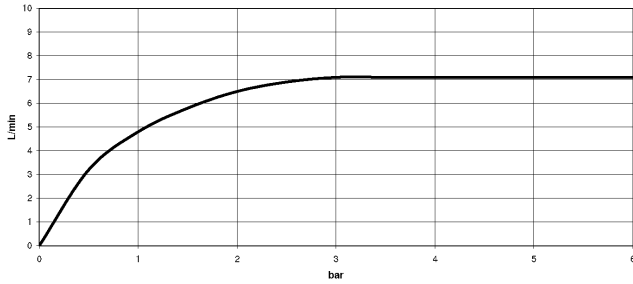

## TARA Single-lever mixer with profi spray set - Brushed Chrome

---

ST 110 109 1888

**TARA Single-lever mixer with profi spray set - Brushed Chrome**

ST 110 109 1888

**Flow rate chart**

**Certificates**

LGA\_18901.