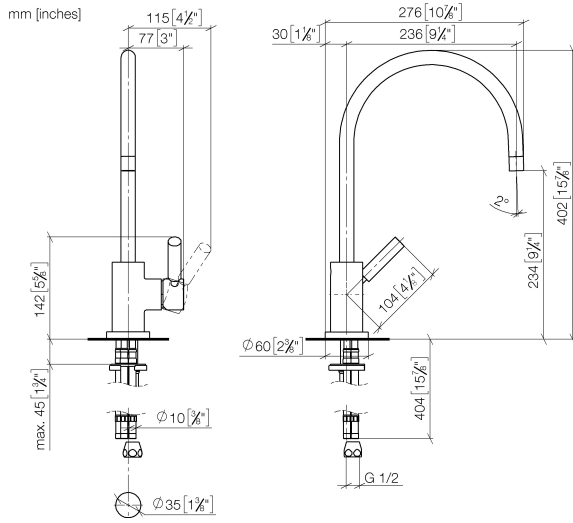

### Spare parts list

No.	Item Number	Name	Quantity used	Delivery time
1	04 24 02 046 01-07	pipe	1	10
2	90 23 30 040 00-93	threaded connector	2	20
3	90 24 03 168 00 90	nipple	1	2
4	90 14 20 002 00 90	seal	2	2
5	90 17 09 046 10 90	diverter	1	2
6	09 24 04 112 10 90	nipple	1	2
7	90 14 10 033 00 90	seal	1	2
8	90 21 10 031 10 90	diverter	1	2
9	09 23 01 039 90	sieve	2	2
10	04 21 02 006 00 92	cap	1	2
11	04 23 10 004 03 90	fixing set	1	2
12	12 780 970 90	Extension set -	1	60
13	09 30 04 067 90	hose	1	2
14	09 28 10 064-93	rosette	1	60
15	09 14 10 120 90	seal	1	2
16	09 11 10 066 10-93	connection	1	20
17	09 14 10 031 90	seal	1	2
18	04 17 20 014 00-93	holder	1	60
19	09 31 11 049 90	pin	1	2
20	09 14 15 012 90	ring	1	2
21	09 14 10 003 90	seal	1	2
22	09 30 01 067 10-93	adaptor	1	60
23	90 23 01 141 00 90	back-flow preventer	1	2
24	09 23 01 046 90	back-flow preventer	1	2
25	90 30 02 065 00-93	hose	1	20
26	09 16 02 034 90	spring	1	2
27	90 18 40 035 00 90	sleeve	1	2
28	04 12 11 094 10-93	shower	1	20

## TARA Single-lever mixer with profi spray set - Brushed Chrome

ST 110 109 1888

- 235mm projection
- pivotable spout 360°
- air-enriched flow
- height of mixer 400 mm
- height up to aerator 230 mm
- single-lever mixer hole diameter 35mm
- max. flow 7 l/min at 3 bar flow pressure
- lead-free
- WRAS 1705020
- This product can help a building meet the requirements of Green Building Rating Systems, e.g. LEED®, BREEAM®, DGNB

## TARA Single-lever mixer with profi spray set - Brushed Chrome

---

ST 110 109 1888

**TARA Single-lever mixer with profi spray set - Brushed Chrome**

ST 110 109 1888

**Flow rate chart**

**Certificates**

LGA\_18901.