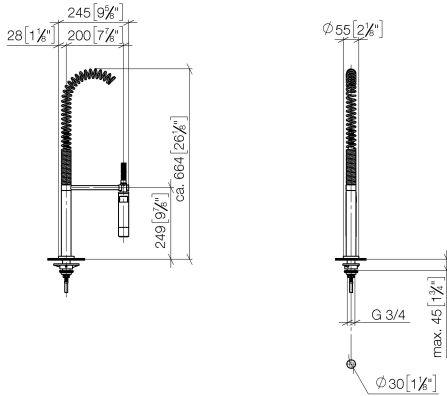

## TARA Single-lever mixer with profi spray set - Brushed Chrome

ST 110 109 1888

- 235mm projection
- pivotable spout 360°
- air-enriched flow and spray flow
- height of mixer 400 mm
- test
- height up to aerator 230 mm
- single-lever mixer hole diameter 35 mm
- profi spray hole diameter 30mm
- automatic spout/shower diverter
- sprayface with anti-scaling system
- max. flow 7 l/min at 3 bar flow pressure
- lead-free
- This product can help a building meet the requirements of Green Building Rating Systems, e.g. LEED®, BREEAM®, DGNB

## TARA Single-lever mixer with profi spray set - Brushed Chrome

---

ST 110 109 1888

Fits: ELIO, TARA, TARA ULTRA

- spray flow
- automatic diverter for spout/Profi spray set
- height of mixer 665 mm
- individual rosette diameter 55mm
- profi spray hole diameter 30mm
- sprayface with anti-scaling system
- lead-free

# TARA Single-lever mixer with profi spray set - Brushed Chrome

ST 110 109 1888

mm [inches]  
M 1:10