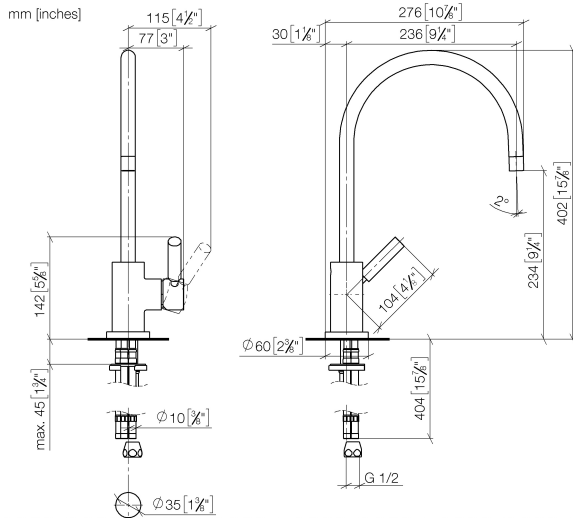

TARA Single-lever mixer with profi spray set - Brushed Dark Platinum

ST 110 109 1888