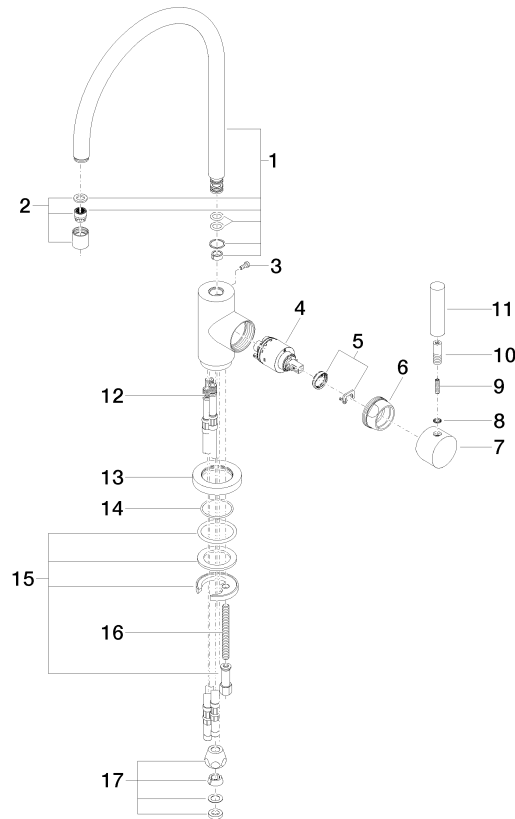

TARA Single-lever mixer with profi spray set - Brushed Dark Platinum

ST 110 109 1888

- 235mm projection
- pivotable spout 360°
- air-enriched flow and spray flow
- height of mixer 400 mm
- test
- height up to aerator 230 mm
- single-lever mixer hole diameter 35 mm
- profi spray hole diameter 30mm
- automatic spout/shower diverter
- sprayface with anti-scaling system
- max. flow 7 l/min at 3 bar flow pressure
- lead-free
- This product can help a building meet the requirements of Green Building Rating Systems, e.g. LEED®, BREEAM®, DGNB

ST 110 109 1888

Flow rate chart

Certificates

LGA_18901.

ETA_18524.

WRAS_2311044.

TARA Single-lever mixer with profi spray set - Brushed Dark Platinum

ST 110 109 1888

Parts for other finishes can be found here: [Chrome](#)

Spare parts list

No.	Item Number	Name	Quantity used	Delivery time
1	90 28 22 049 02-99	spout	1	30
2	90 23 01 028 03-99	aerator	1	30
3	09 30 30 054 90	screw	1	2
4	90 15 05 065 00 90	cartridge	1	2
5	90 28 10 148 00 90	accessories	1	2
6	09 24 04 107-99	nut	1	30
7	90 20 88 040 00-99	handle	1	30
8	90 30 11 032 00 90	disc	1	2
9	09 31 11 010 90	pin	1	2
10	90 24 04 048 00-99	nipple	1	30
11	11 170 880-99	handle	1	30
12	04 30 04 064 00 90	hose	3	60
13	09 28 10 055-99	rosette	1	30
14	09 14 10 034 90	seal	1	2
15	04 30 11 038 00 90	fixing set	1	2
16	09 31 11 011 90	pin	1	2
17	90 23 30 040 00-99	threaded connector	1	30

TARA Single-lever mixer with profi spray set - Brushed Dark Platinum

ST 110 109 1888

Fits: ELIO, TARA, TARA ULTRA

- spray flow
- automatic diverter for spout/Profi spray set
- height of mixer 665 mm
- individual rosette diameter 55mm
- profi spray hole diameter 30mm
- sprayface with anti-scaling system
- lead-free