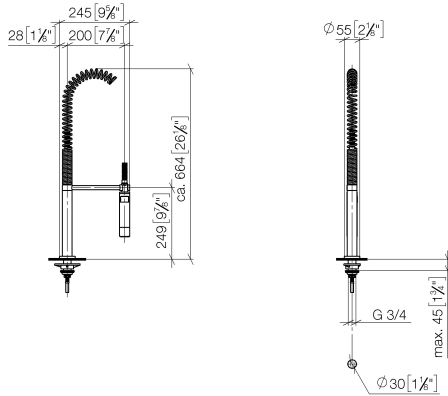

Parts for other finishes can be found here: [Chrome](#)

Spare parts list

No.	Item Number	Name	Quantity used	Delivery time
1	90 28 22 049 02-99	spout	1	30
2	90 23 01 028 03-99	aerator	1	30
3	09 30 30 054 90	screw	1	2
4	90 15 05 065 00 90	cartridge	1	2
5	90 28 10 148 00 90	accessories	1	2
6	09 24 04 107-99	nut	1	30
7	90 20 88 040 00-99	handle	1	30
8	90 30 11 032 00 90	disc	1	2
9	09 31 11 010 90	pin	1	2
10	90 24 04 048 00-99	nipple	1	30
11	11 170 880-99	handle	1	30
12	04 30 04 064 00 90	hose	3	60
13	09 28 10 055-99	rosette	1	30
14	09 14 10 034 90	seal	1	2
15	04 30 11 038 00 90	fixing set	1	2
16	09 31 11 011 90	pin	1	2
17	90 23 30 040 00-99	threaded connector	1	30

TARA Single-lever mixer with profi spray set - Brushed Dark Platinum

ST 110 109 1888

Fits: ELIO, TARA, TARA ULTRA

- spray flow
- automatic diverter for spout/Profi spray set
- height of mixer 665 mm
- individual rosette diameter 55mm
- profi spray hole diameter 30mm
- sprayface with anti-scaling system
- lead-free

Can only be combined with 33826790, 32800790, 33826888, 32815888, 20815892, 33826875.

Intrinsic protection against back flow.

	Brushed Dark Platinum	27 789 970-99
	Chrome	27 789 970-00
	Brushed Platinum	27 789 970-06
	Platinum	27 789 970-08
	Dark Chrome	27 789 970-19
	Brushed Chrome	27 789 970-93

TARA Single-lever mixer with profi spray set - Brushed Dark Platinum

ST 110 109 1888

TARA Single-lever mixer with profi spray set - Brushed Dark Platinum

ST 110 109 1888

mm [inches]
M 1:10

Flow rate chart

Certificates