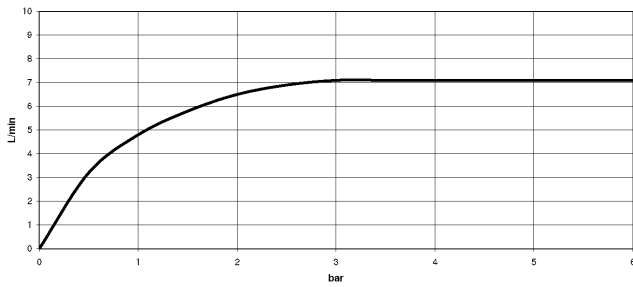

META SQUARE Two-hole mixer with individual rosettes with profi spray set -
Chrome

META SQUARE

ST 110 109 6861

ST 110 100 6861
mm [inches]
1:10

Flow rate chart

Certificates

LGA_38647.

Belgaqua_24-005-
27_3.