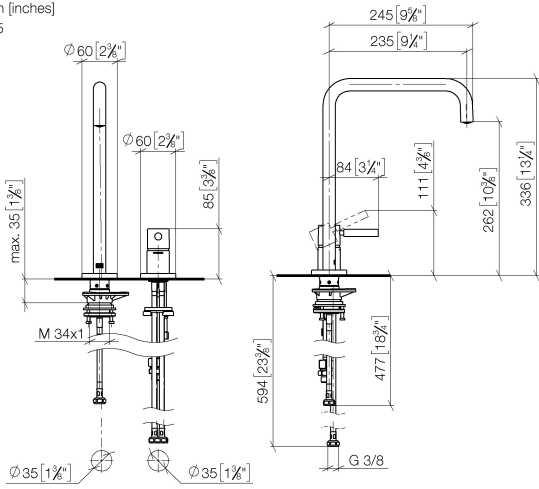

ST 110 109 6861

META SQUARE Two-hole mixer with individual rosettes with profi spray set - Chrome

META SQUARE

ST 110 109 6861

- 235mm projection
- pivotable spout 360°
- Optional swivel limiter available with swivel limiter set 12 820 970 90
- air-enriched flow
- max. flow 8 l/min at 3 bar flow pressure
- This product can help a building meet the requirements of Green Building Rating Systems, e.g. LEED®, BREEAM®, DGNB
- lead-free
- WRAS 240102014

ST 110 100 6861
mm [inches]
1:5

Flow rate chart

Certificates

LGA_38639.

WRAS_240102014.

ST 110 109 6861

Spare parts list

No.	Item Number	Name	Quantity used	Delivery time
1	90 28 22 287 00-00	spout	1	-
Spare part can no longer be ordered, please order the replacement item				
2	12 820 970 90	Swivel limitation set -	1	2
3	90 30 01 299 00 90	shaft	1	2
4	04 23 10 044 08 90	fixing set	1	2
5	04 30 04 100 00 90	hose	1	2
6	90 20 66 003 00-00	handle	1	10
7	09 28 30 026-00	cover	1	10
8	09 14 10 091 90	seal	1	2
9	09 24 04 266 90	nut	1	2
10	90 15 05 042 00 90	cartridge	1	2
11	09 14 10 110 90	seal	1	2
12	09 27 97 040-00	rosette	1	10
13	09 31 11 011 90	pin	1	2
14	04 30 11 085 97 90	fixing set	1	2
15	04 30 04 104 00 90	hose	1	2
16	04 30 04 105 00 90	hose	2	2
17	90 24 03 250 00 90	nipple	1	2

**META SQUARE Two-hole mixer with individual rosettes with profi spray set -
Chrome**

META SQUARE

ST 110 109 6861

- spray flow
- automatic diverter for spout/Profi spray set
- height of mixer 665 mm
- individual rosette diameter 55mm
- profi spray hole diameter 30mm
- sprayface with anti-scaling system
- lead-free

META SQUARE Two-hole mixer with individual rosettes with profi spray set -
Chrome

META SQUARE

ST 110 109 6861

ST 110 100 6861
mm [inches]
1:10

Flow rate chart

Certificates

LGA_38647.

Belgaqua_24-005-
27_3.