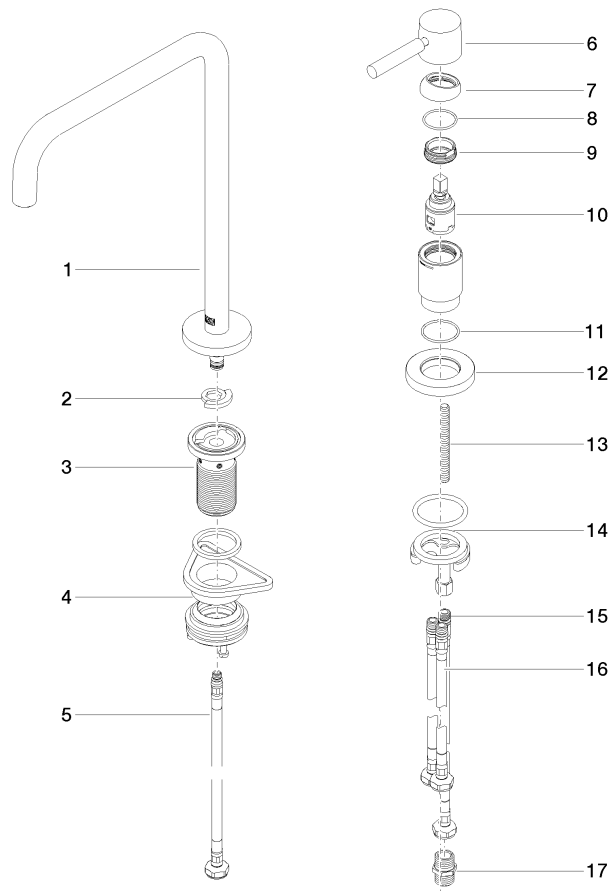

ST 110 100 6861
mm [inches]
1:5

Flow rate chart

Certificates

LGA_38639.

WRAS_240102014.

ST 110 109 6861

Spare parts list

No.	Item Number	Name	Quantity used	Delivery time
1	90 28 22 287 00-00	spout	1	-
Spare part can no longer be ordered, please order the replacement item				
2	12 820 970 90	Swivel limitation set -	1	2
3	90 30 01 299 00 90	shaft	1	2
4	04 23 10 044 08 90	fixing set	1	2
5	04 30 04 100 00 90	hose	1	2
6	90 20 66 003 00-00	handle	1	10
7	09 28 30 026-00	cover	1	10
8	09 14 10 091 90	seal	1	2
9	09 24 04 266 90	nut	1	2
10	90 15 05 042 00 90	cartridge	1	2
11	09 14 10 110 90	seal	1	2
12	09 27 97 040-00	rosette	1	10
13	09 31 11 011 90	pin	1	2
14	04 30 11 085 97 90	fixing set	1	2
15	04 30 04 104 00 90	hose	1	2
16	04 30 04 105 00 90	hose	2	2
17	90 24 03 250 00 90	nipple	1	2

**META SQUARE Two-hole mixer with individual rosettes with profi spray set -
Chrome**

META SQUARE

ST 110 109 6861

- spray flow
- automatic diverter for spout/Profi spray set
- height of mixer 665 mm
- individual rosette diameter 55mm
- profi spray hole diameter 30mm
- sprayface with anti-scaling system
- lead-free

META SQUARE Two-hole mixer with individual rosettes with profi spray set -
Chrome

META SQUARE

ST 110 109 6861

ST 110 100 6861
mm [inches]
1:10

Flow rate chart

Certificates

LGA_38647.

Belgaqua_24-005-
27_3.