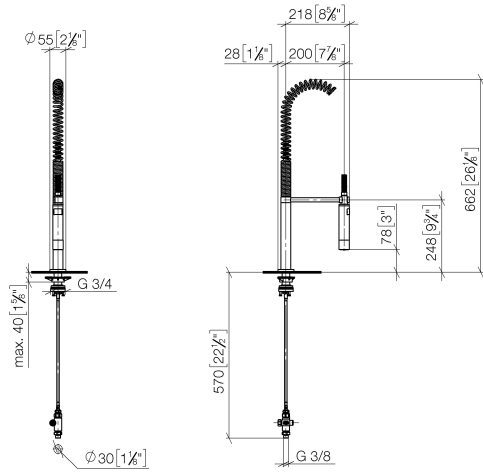

ST 110 100 6861
mm [inches]
1:5

Flow rate chart

Certificates

LGA_38639.

WRAS_240102014.

ST 110 109 6861

Spare parts list

No.	Item Number	Name	Quantity used	Delivery time
1	90 28 22 287 00-00	spout	1	-
Spare part can no longer be ordered, please order the replacement item				
2	12 820 970 90	Swivel limitation set -	1	2
3	90 30 01 299 00 90	shaft	1	2
4	04 23 10 044 08 90	fixing set	1	2
5	04 30 04 100 00 90	hose	1	2
6	90 20 66 003 00-00	handle	1	10
7	09 28 30 026-00	cover	1	10
8	09 14 10 091 90	seal	1	2
9	09 24 04 266 90	nut	1	2
10	90 15 05 042 00 90	cartridge	1	2
11	09 14 10 110 90	seal	1	2
12	09 27 97 040-00	rosette	1	10
13	09 31 11 011 90	pin	1	2
14	04 30 11 085 97 90	fixing set	1	2
15	04 30 04 104 00 90	hose	1	2
16	04 30 04 105 00 90	hose	2	2
17	90 24 03 250 00 90	nipple	1	2

**META SQUARE Two-hole mixer with individual rosettes with profi spray set -
Chrome**

META SQUARE

ST 110 109 6861

- spray flow
- automatic diverter for spout/Profi spray set
- height of mixer 665 mm
- individual rosette diameter 55mm
- profi spray hole diameter 30mm
- sprayface with anti-scaling system
- lead-free

META SQUARE Two-hole mixer with individual rosettes with profi spray set -
Chrome

META SQUARE

ST 110 109 6861

ST 110 100 6861
mm [inches]
1:10

Flow rate chart

Certificates

LGA_38647.

Belgaqua_24-005-
27_3.