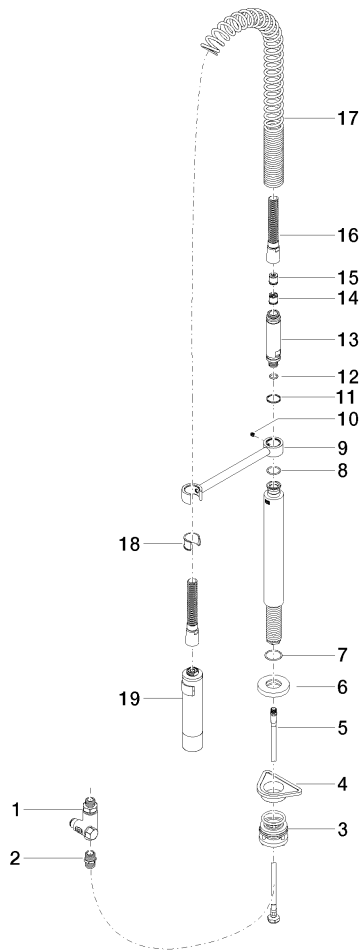

ST 110 100 6861
mm [inches]
1:5

Flow rate chart

Certificates

LGA_38639.

WRAS_240102014.

ST 110 109 6861

Spare parts list

No.	Item Number	Name	Quantity used	Delivery time
1	90 28 22 287 00-00	spout	1	-
Spare part can no longer be ordered, please order the replacement item				
2	12 820 970 90	Swivel limitation set -	1	2
3	90 30 01 299 00 90	shaft	1	2
4	04 23 10 044 08 90	fixing set	1	2
5	04 30 04 100 00 90	hose	1	2
6	90 20 66 003 00-00	handle	1	10
7	09 28 30 026-00	cover	1	10
8	09 14 10 091 90	seal	1	2
9	09 24 04 266 90	nut	1	2
10	90 15 05 042 00 90	cartridge	1	2
11	09 14 10 110 90	seal	1	2
12	09 27 97 040-00	rosette	1	10
13	09 31 11 011 90	pin	1	2
14	04 30 11 085 97 90	fixing set	1	2
15	04 30 04 104 00 90	hose	1	2
16	04 30 04 105 00 90	hose	2	2
17	90 24 03 250 00 90	nipple	1	2

META SQUARE Two-hole mixer with individual rosettes with profi spray set -
Chrome

META SQUARE

ST 110 109 6861

ST 110 100 6861
mm [inches]
1:10

Flow rate chart

Certificates

LGA_38647.

Belgaqua_24-005-
27_3.

ST 110 109 6861
Parts for other finishes can be found here: Brushed Platinum

Spare parts list

No.	Item Number	Name	Quantity used	Delivery time
1	90 17 09 046 12 90	diverter	1	2
2	90 24 03 250 00 90	nipple	1	2
3	04 23 10 004 03 90	fixing set	1	2
4	09 18 40 090 90	sleeve	1	2
5	04 30 04 104 00 90	hose	1	2
6	90 27 86 000 00-00	rosette	1	-
Spare part can no longer be ordered, please order the replacement item				
7	09 14 10 120 90	seal	1	2
8	09 14 10 031 90	seal	1	2
9	04 17 20 014 00-00	holder	1	10
10	09 31 11 049 90	pin	1	2
11	09 14 15 012 90	ring	1	2
12	09 14 10 003 90	seal	1	2
13	09 30 01 067 10-00	adaptor	1	10
14	90 23 01 141 00 90	back-flow preventer	1	2
15	09 23 01 046 90	back-flow preventer	1	2
16	90 30 02 065 00-00	hose	1	10
17	09 16 02 034 90	spring	1	2
18	90 18 40 035 00 90	sleeve	1	2
19	04 12 11 094 10-00	shower	1	10