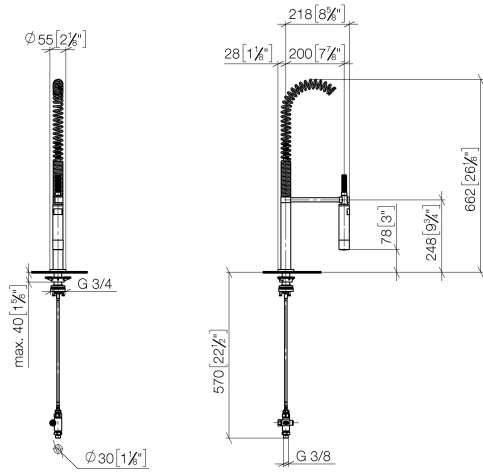

Spare parts list

No.	Item Number	Name	Quantity used	Delivery time
1	90 28 22 377 00-00	spout	1	10
2	12 820 970 90	Swivel limitation set -	1	2
3	90 30 01 299 00 90	shaft	1	2
4	04 23 10 044 08 90	fixing set	1	2
5	04 30 04 100 00 90	hose	1	2
6	90 20 87 003 00-00	handle	1	-
Spare part can no longer be ordered, please order the replacement item				
7	09 28 30 026-00	cover	1	10
8	09 14 10 091 90	seal	1	2
9	09 24 04 266 90	nut	1	2
10	90 15 05 042 00 90	cartridge	1	2
11	09 14 10 110 90	seal	1	2
12	09 27 97 040-00	rosette	1	10
13	09 31 11 011 90	pin	1	2
14	04 30 11 085 97 90	fixing set	1	2
15	04 30 04 104 00 90	hose	1	2
16	04 30 04 105 00 90	hose	2	2
17	90 24 03 250 00 90	nipple	1	2

**TARA ULTRA Two-hole mixer with individual rosettes with profi spray set -
Chrome**

TARA ULTRA

ST 110 110 0875

- spray flow
- automatic diverter for spout/Profi spray set
- height of mixer 665 mm
- individual rosette diameter 55mm
- profi spray hole diameter 30mm
- sprayface with anti-scaling system
- lead-free

TARA ULTRA Two-hole mixer with individual rosettes with profi spray set -
Chrome

TARA ULTRA

ST 110 110 0875

ST 110 110 0875
mm [inches]
1:10

Flow rate chart

Certificates

LGA_38647.

Belgaqua_24-005-
27_3.