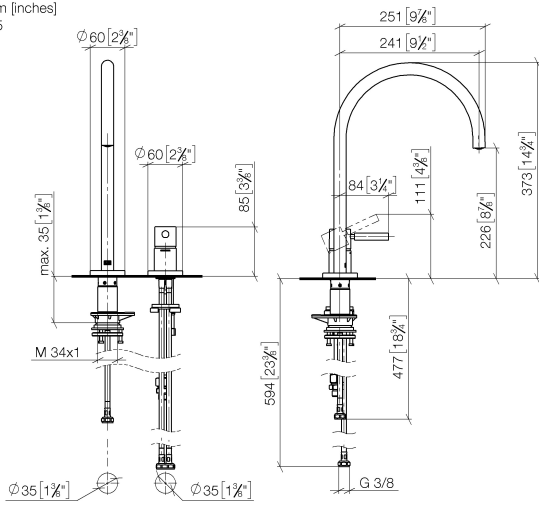

Recommended miscellaneous

	Dispenser with rosette - Chrome	82 444 970-00
---	--	---------------

ST 110 110 0875
mm [inches]
1:5

Flow rate chart

Certificates

LGA_38639.

WRAS_240102014.

ST 110 110 0875

Spare parts list

No.	Item Number	Name	Quantity used	Delivery time
1	90 28 22 377 00-00	spout	1	10
2	12 820 970 90	Swivel limitation set -	1	2
3	90 30 01 299 00 90	shaft	1	2
4	04 23 10 044 08 90	fixing set	1	2
5	04 30 04 100 00 90	hose	1	2
6	90 20 87 003 00-00	handle	1	-
Spare part can no longer be ordered, please order the replacement item				
7	09 28 30 026-00	cover	1	10
8	09 14 10 091 90	seal	1	2
9	09 24 04 266 90	nut	1	2
10	90 15 05 042 00 90	cartridge	1	2
11	09 14 10 110 90	seal	1	2
12	09 27 97 040-00	rosette	1	10
13	09 31 11 011 90	pin	1	2
14	04 30 11 085 97 90	fixing set	1	2
15	04 30 04 104 00 90	hose	1	2
16	04 30 04 105 00 90	hose	2	2
17	90 24 03 250 00 90	nipple	1	2

**TARA ULTRA Two-hole mixer with individual rosettes with profi spray set -
Chrome**

TARA ULTRA

ST 110 110 0875

- spray flow
- automatic diverter for spout/Profi spray set
- height of mixer 665 mm
- individual rosette diameter 55mm
- profi spray hole diameter 30mm
- sprayface with anti-scaling system
- lead-free

TARA ULTRA Two-hole mixer with individual rosettes with profi spray set -
Chrome

TARA ULTRA

ST 110 110 0875

ST 110 110 0875
mm [inches]
1:10

Flow rate chart

Certificates

LGA_38647.

Belgaqua_24-005-
27_3.