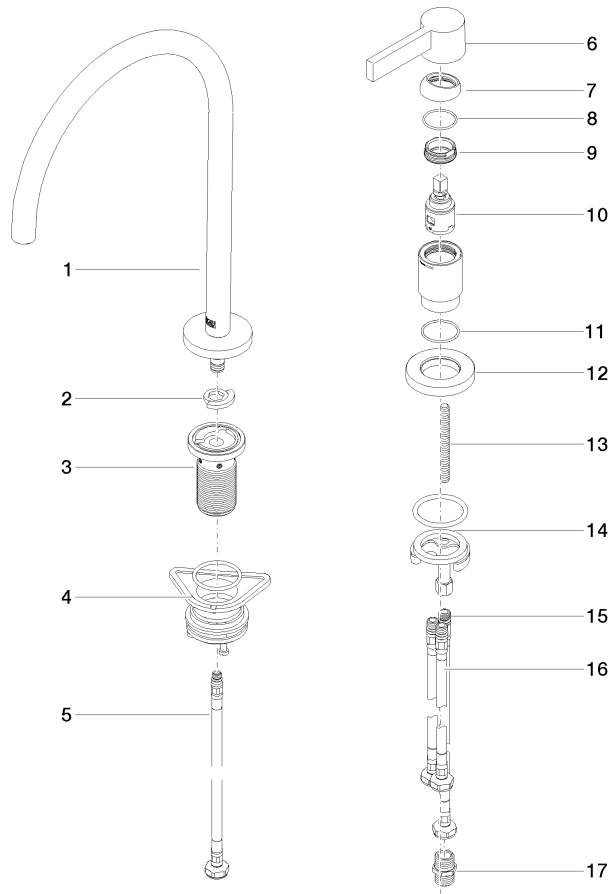

Recommended miscellaneous

	Dispenser with rosette - Chrome	82 444 970-00
---	--	---------------

ST 110 110 0875
mm [inches]
1:5

Flow rate chart

Certificates

LGA_38639.

WRAS_240102014.

ST 110 110 0875

Spare parts list

No.	Item Number	Name	Quantity used	Delivery time
1	90 28 22 377 00-00	spout	1	10
2	12 820 970 90	Swivel limitation set -	1	2
3	90 30 01 299 00 90	shaft	1	2
4	04 23 10 044 08 90	fixing set	1	2
5	04 30 04 100 00 90	hose	1	2
6	90 20 87 003 00-00	handle	1	-
Spare part can no longer be ordered, please order the replacement item				
7	09 28 30 026-00	cover	1	10
8	09 14 10 091 90	seal	1	2
9	09 24 04 266 90	nut	1	2
10	90 15 05 042 00 90	cartridge	1	2
11	09 14 10 110 90	seal	1	2
12	09 27 97 040-00	rosette	1	10
13	09 31 11 011 90	pin	1	2
14	04 30 11 085 97 90	fixing set	1	2
15	04 30 04 104 00 90	hose	1	2
16	04 30 04 105 00 90	hose	2	2
17	90 24 03 250 00 90	nipple	1	2

**TARA ULTRA Two-hole mixer with individual rosettes with profi spray set -
Chrome**

TARA ULTRA

ST 110 110 0875

- spray flow
- automatic diverter for spout/Profi spray set
- height of mixer 665 mm
- individual rosette diameter 55mm
- profi spray hole diameter 30mm
- sprayface with anti-scaling system
- lead-free