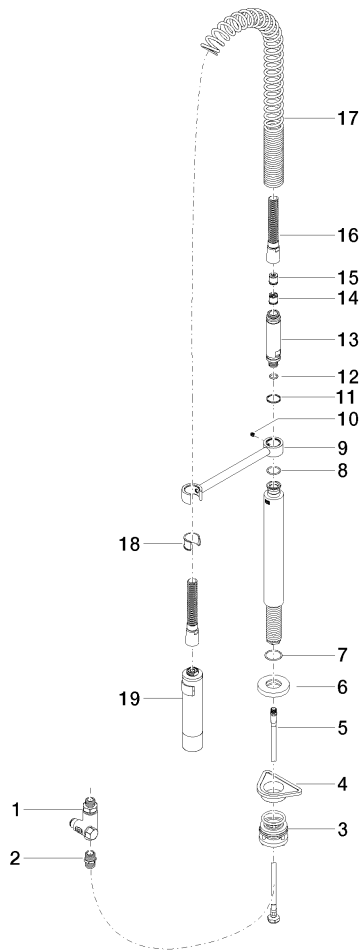

Spare parts list

No.	Item Number	Name	Quantity used	Delivery time
1	90 28 22 377 00-00	spout	1	10
2	12 820 970 90	Swivel limitation set -	1	2
3	90 30 01 299 00 90	shaft	1	2
4	04 23 10 044 08 90	fixing set	1	2
5	04 30 04 100 00 90	hose	1	2
6	90 20 87 003 00-00	handle	1	-
Spare part can no longer be ordered, please order the replacement item				
7	09 28 30 026-00	cover	1	10
8	09 14 10 091 90	seal	1	2
9	09 24 04 266 90	nut	1	2
10	90 15 05 042 00 90	cartridge	1	2
11	09 14 10 110 90	seal	1	2
12	09 27 97 040-00	rosette	1	10
13	09 31 11 011 90	pin	1	2
14	04 30 11 085 97 90	fixing set	1	2
15	04 30 04 104 00 90	hose	1	2
16	04 30 04 105 00 90	hose	2	2
17	90 24 03 250 00 90	nipple	1	2

TARA ULTRA Two-hole mixer with individual rosettes with profi spray set -
Chrome

TARA ULTRA

ST 110 110 0875

ST 110 110 0875
mm [inches]
1:10

Flow rate chart

Certificates

LGA_38647.

Belgaqua_24-005-
27_3.

ST 110 110 0875
Parts for other finishes can be found here: Brushed Platinum

Spare parts list

No.	Item Number	Name	Quantity used	Delivery time
1	90 17 09 046 12 90	diverter	1	2
2	90 24 03 250 00 90	nipple	1	2
3	04 23 10 004 03 90	fixing set	1	2
4	09 18 40 090 90	sleeve	1	2
5	04 30 04 104 00 90	hose	1	2
6	90 27 86 000 00-00	rosette	1	-
Spare part can no longer be ordered, please order the replacement item				
7	09 14 10 120 90	seal	1	2
8	09 14 10 031 90	seal	1	2
9	04 17 20 014 00-00	holder	1	10
10	09 31 11 049 90	pin	1	2
11	09 14 15 012 90	ring	1	2
12	09 14 10 003 90	seal	1	2
13	09 30 01 067 10-00	adaptor	1	10
14	90 23 01 141 00 90	back-flow preventer	1	2
15	09 23 01 046 90	back-flow preventer	1	2
16	90 30 02 065 00-00	hose	1	10
17	09 16 02 034 90	spring	1	2
18	90 18 40 035 00 90	sleeve	1	2
19	04 12 11 094 10-00	shower	1	10