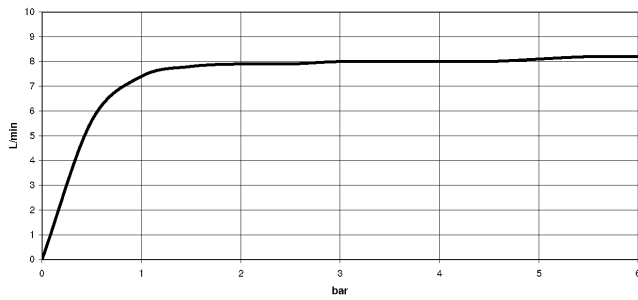

Flow rate chart

Certificates

LGA_38645.