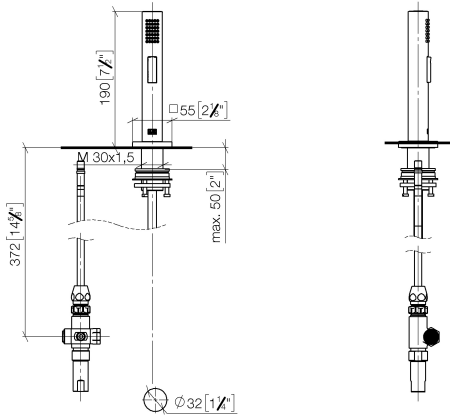

ST 110 112 5680

- with angular rosette
- spray flow
- automatic spout/shower diverter
- height of mixer 190 mm
- hole diameter rinsing spray 32mm
- fabric braided hose 1500 mm
- sprayface with anti-scaling system
- lead-free

Can only be combined with 33826680, 32815680.

Intrinsic protection against back flow.

Residual water may emerge from the spray after closing.

Operating unit can be positioned freely.

	Chrome	27 723 970-00
	Brushed Platinum	27 723 970-06
	Platinum	27 723 970-08
	Dark Chrome	27 723 970-19
	Brushed Durabronze (23kt Gold)	27 723 970-28
	Brushed Champagne (22kt Gold)	27 723 970-46
	Champagne (22kt Gold)	27 723 970-47
	Brushed Dark Platinum	27 723 970-99

LOT Single-lever mixer with rinsing spray set - Chrome

LOT

ST 110 112 5680

ST 110 112 5680

mm [inches]

ST 110 112 5680

Parts for other finishes can be found here: Brushed Platinum

Spare parts list

No.	Item Number	Name	Quantity used	Delivery time
1	04 12 11 158 00-00	shower	1	10
2	90 27 78 011 00-00	shaft	1	-
Spare part can no longer be ordered, please order the replacement item				
3	90 30 10 058 00 90	fixing set	1	10
4	09 23 01 039 90	sieve	1	2
5	90 30 02 062 00-00	hose	1	2
6	90 24 03 241 00 90	nipple	1	2
7	90 14 20 026 00 90	seal	1	2
8	90 17 09 046 12 90	diverter	1	2
9	90 28 20 068 00 90	connection	1	2