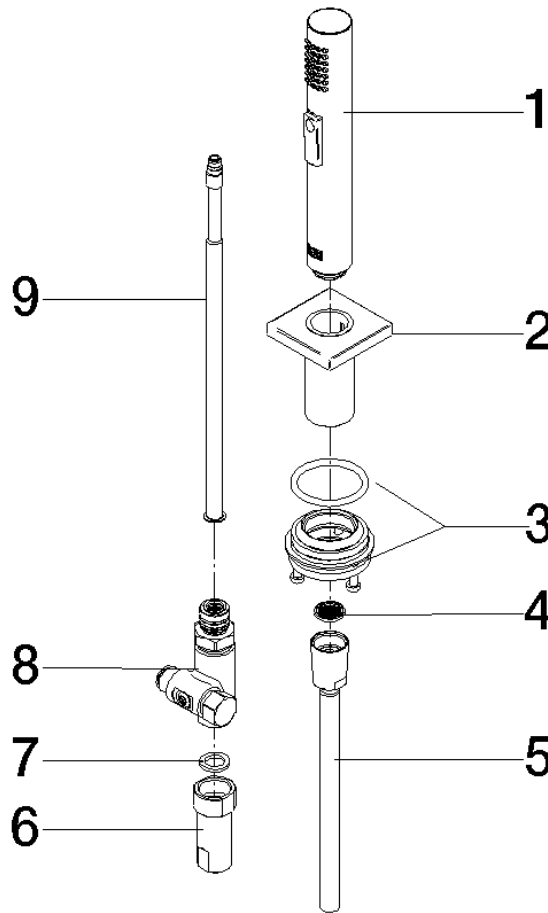

No.	Item Number	Name	Quantity used	Delivery time
1	90 11 06 218 00-00	spout	1	-
Spare part can no longer be ordered, please order the replacement item				
2	09 31 11 044 90	pin	1	2
3	90 31 20 087 00-00	plug	1	10
4	90 15 05 042 00 90	cartridge	1	2
5	09 24 04 266 90	nut	1	2
6	90 28 30 052 00-00	cover	1	10
7	90 20 86 004 00-00	handle	1	10
8	04 30 04 100 00 90	hose	1	2
9	04 30 04 101 00 90	hose	2	2
10	90 30 10 057 00 90	fixing set	1	-
Spare part can no longer be ordered, please order the replacement item				
11	90 27 86 004 00-00	rosette	1	10
12	90 28 22 217 01-00	spout	1	10

ST 110 112 5680

- with angular rosette
- spray flow
- automatic spout/shower diverter
- height of mixer 190 mm
- hole diameter rinsing spray 32mm
- fabric braided hose 1500 mm
- sprayface with anti-scaling system
- lead-free

LOT Single-lever mixer with rinsing spray set - Chrome

LOT

ST 110 112 5680

ST 110 112 5680

mm [inches]

ST 110 112 5680

Parts for other finishes can be found here: Brushed Platinum

Spare parts list

No.	Item Number	Name	Quantity used	Delivery time
1	04 12 11 158 00-00	shower	1	10
2	90 27 78 011 00-00	shaft	1	-
Spare part can no longer be ordered, please order the replacement item				
3	90 30 10 058 00 90	fixing set	1	10
4	09 23 01 039 90	sieve	1	2
5	90 30 02 062 00-00	hose	1	2
6	90 24 03 241 00 90	nipple	1	2
7	90 14 20 026 00 90	seal	1	2
8	90 17 09 046 12 90	diverter	1	2
9	90 28 20 068 00 90	connection	1	2