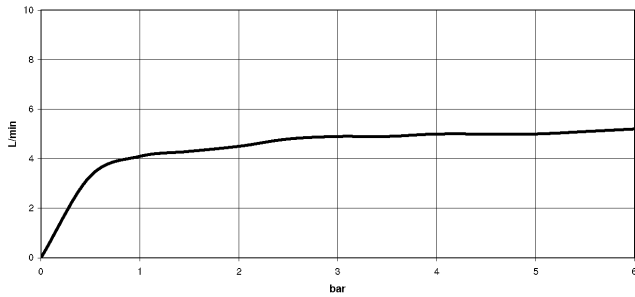

ST 110 202 1800  
mm [inches]

Flow rate chart

Certificates

LGA\_38634.

ST 110 202 1809  
Parts for other finishes can be found here: Chrome

Spare parts list

No.	Item Number	Name	Quantity used	Delivery time
1	90 12 11 096 12-28	shower	1	-
Spare part can no longer be ordered, please order the replacement item				
2	90 18 40 085 00 90	sleeve	1	2
3	90 30 01 142 00-28	shaft	1	-
Spare part can no longer be ordered, please order the replacement item				
4	04 23 10 047 00 92	fixing set	1	60
5	90 30 02 062 00-28	hose	1	20
6	90 24 03 241 00 90	nipple	1	2
7	90 17 09 046 12 90	diverter	1	2
8	90 28 20 068 00 90	connection	1	2