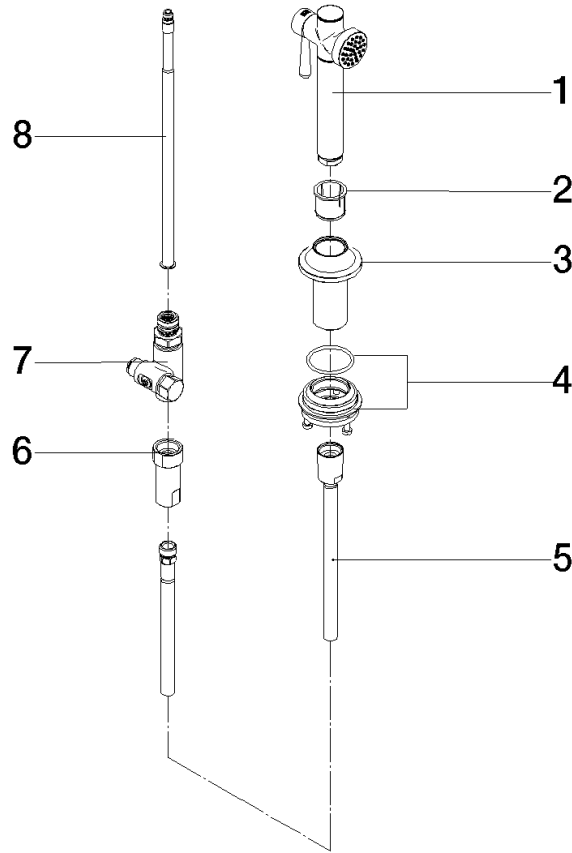

ST 110 202 1800  
mm [inches]

Flow rate chart

Certificates

LGA\_38634.

ST 110 202 1809  
Parts for other finishes can be found here: Chrome

Spare parts list

No.	Item Number	Name	Quantity used	Delivery time
1	90 12 11 096 12-28	shower	1	-
Spare part can no longer be ordered, please order the replacement item				
2	90 18 40 085 00 90	sleeve	1	2
3	90 30 01 142 00-28	shaft	1	-
Spare part can no longer be ordered, please order the replacement item				
4	04 23 10 047 00 92	fixing set	1	60
5	90 30 02 062 00-28	hose	1	20
6	90 24 03 241 00 90	nipple	1	2
7	90 17 09 046 12 90	diverter	1	2
8	90 28 20 068 00 90	connection	1	2

**VAIA Two-hole bridge mixer with rinsing spray set - Brushed Durabronss (23kt Gold)**

VAIA

ST 110 202 1809

- 241mm projection
- pivotable spout 360°
- air-enriched flow
- max. flow 7 l/min at 3 bar flow pressure
- lead-free
- This product can help a building meet the requirements of Green Building Rating Systems, e.g. LEED®, BREEAM®, DGNB

ST 110 202 1800  
mm [inches]  
1:5

**Flow rate chart**

**Certificates**

LGA\_38632.

ST 110 202 1809  
Parts for other  
finishes can be found  
here: Chrome

Spare parts list

No.	Item Number	Name	Quantity used	Delivery time
1	90 28 22 396 00-28	spout	1	-
Spare part can no longer be ordered, please order the replacement item				
2	90 20 80 057 00-28	handle	2	-
Spare part can no longer be ordered, please order the replacement item				
3	90 12 12 232 00 90	fixing cap	2	2
4	90 90 03 130 00 90	top	1	2
5	04 30 11 040 00 90	fixing set	2	2
6	04 30 04 100 00 90	hose	2	2
7	04 30 04 101 00 90	hose	2	2
8	90 90 03 131 00 90	top	1	2