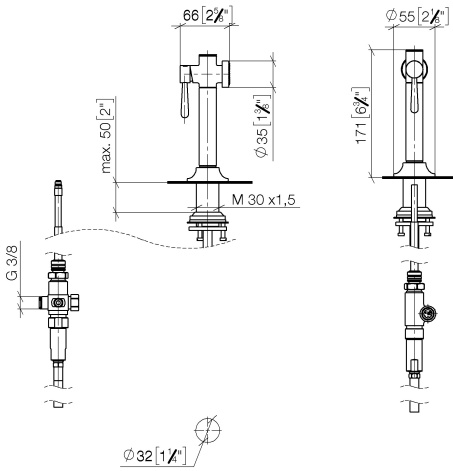

Can only be combined with 33810809, 33826809, 19815809, 19825809.

Intrinsic protection against back flow.

Residual water may emerge from the spray after closing.

Operating unit can be positioned freely.

	Brushed Durabronss (23kt Gold)	27 718 809-28
	Chrome	27 718 809-00
	Brushed Platinum	27 718 809-06
	Platinum	27 718 809-08
	Durabronss (23kt Gold)	27 718 809-09
	Dark Chrome	27 718 809-19
	Matte Black	27 718 809-33
	Brushed Champagne (22kt Gold)	27 718 809-46
	Champagne (22kt Gold)	27 718 809-47
	Brushed Chrome	27 718 809-93
	Brushed Dark Platinum	27 718 809-99

ST 110 202 1800  
mm [inches]

Flow rate chart

Certificates

LGA\_38634.

ST 110 202 1809  
Parts for other finishes can be found here: Chrome

Spare parts list

No.	Item Number	Name	Quantity used	Delivery time
1	90 12 11 096 12-28	shower	1	-
Spare part can no longer be ordered, please order the replacement item				
2	90 18 40 085 00 90	sleeve	1	2
3	90 30 01 142 00-28	shaft	1	-
Spare part can no longer be ordered, please order the replacement item				
4	04 23 10 047 00 92	fixing set	1	60
5	90 30 02 062 00-28	hose	1	20
6	90 24 03 241 00 90	nipple	1	2
7	90 17 09 046 12 90	diverter	1	2
8	90 28 20 068 00 90	connection	1	2

ST 110 202 1800  
mm [inches]  
1:5

**Flow rate chart**

**Certificates**

LGA\_38632.

ST 110 202 1809  
Parts for other  
finishes can be found  
here: Chrome

Spare parts list

No.	Item Number	Name	Quantity used	Delivery time
1	90 28 22 396 00-28	spout	1	-
Spare part can no longer be ordered, please order the replacement item				
2	90 20 80 057 00-28	handle	2	-
Spare part can no longer be ordered, please order the replacement item				
3	90 12 12 232 00 90	fixing cap	2	2
4	90 90 03 130 00 90	top	1	2
5	04 30 11 040 00 90	fixing set	2	2
6	04 30 04 100 00 90	hose	2	2
7	04 30 04 101 00 90	hose	2	2
8	90 90 03 131 00 90	top	1	2