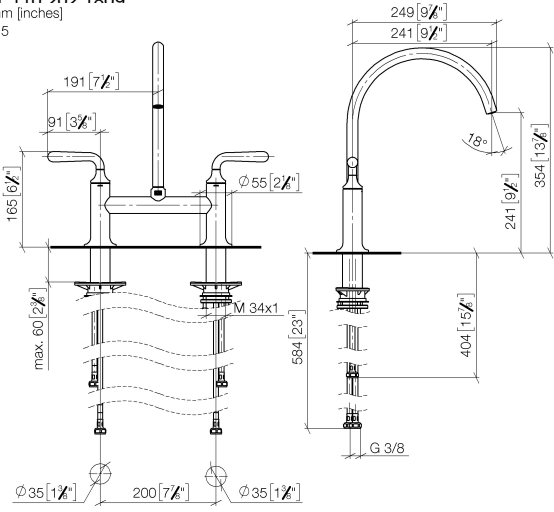

ST 110 202 1800  
mm [inches]

Flow rate chart

Certificates

LGA\_38634.

ST 110 202 1809  
Parts for other finishes can be found here: Chrome

Spare parts list

No.	Item Number	Name	Quantity used	Delivery time
1	90 12 11 096 12-28	shower	1	-
Spare part can no longer be ordered, please order the replacement item				
2	90 18 40 085 00 90	sleeve	1	2
3	90 30 01 142 00-28	shaft	1	-
Spare part can no longer be ordered, please order the replacement item				
4	04 23 10 047 00 92	fixing set	1	60
5	90 30 02 062 00-28	hose	1	20
6	90 24 03 241 00 90	nipple	1	2
7	90 17 09 046 12 90	diverter	1	2
8	90 28 20 068 00 90	connection	1	2

**VAIA Two-hole bridge mixer with rinsing spray set - Brushed Durabronss (23kt Gold)**

VAIA

ST 110 202 1809

- 241mm projection
- pivotable spout 360°
- air-enriched flow
- max. flow 7 l/min at 3 bar flow pressure
- lead-free
- This product can help a building meet the requirements of Green Building Rating Systems, e.g. LEED®, BREEAM®, DGNB

**Recommended miscellaneous**

**VAIA Dispenser with rosette - Brushed Durabronss (23kt Gold)** 82 434 809-28

VAIA Two-hole bridge mixer with rinsing spray set - Brushed Durabronss (23kt Gold)

---

VAIA

ST 110 202 1809

ST 110 202 1800  
mm [inches]  
1:5

**Flow rate chart**

**Certificates**

LGA\_38632.

ST 110 202 1809  
Parts for other  
finishes can be found  
here: Chrome

Spare parts list

No.	Item Number	Name	Quantity used	Delivery time
1	90 28 22 396 00-28	spout	1	-
Spare part can no longer be ordered, please order the replacement item				
2	90 20 80 057 00-28	handle	2	-
Spare part can no longer be ordered, please order the replacement item				
3	90 12 12 232 00 90	fixing cap	2	2
4	90 90 03 130 00 90	top	1	2
5	04 30 11 040 00 90	fixing set	2	2
6	04 30 04 100 00 90	hose	2	2
7	04 30 04 101 00 90	hose	2	2
8	90 90 03 131 00 90	top	1	2