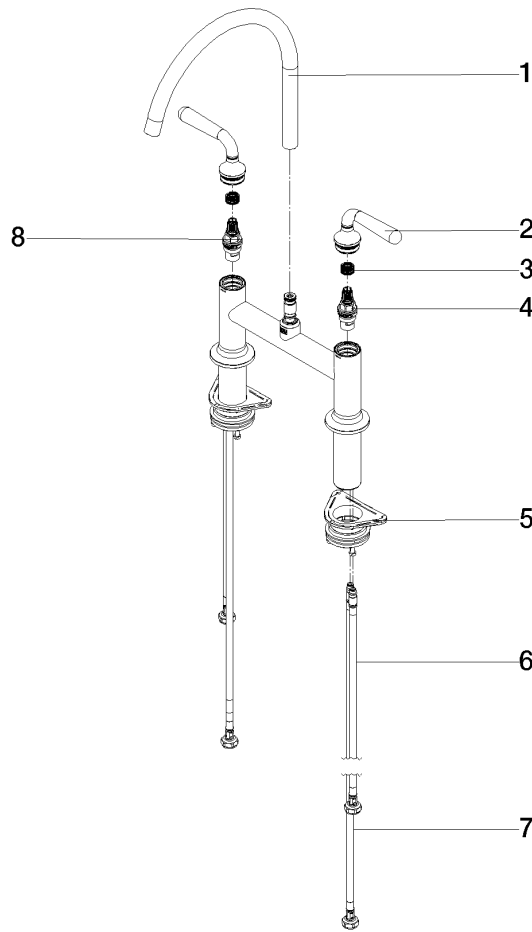

ST 110 202 1800  
mm [inches]

Flow rate chart

Certificates

LGA\_38634.

ST 110 202 1809  
Parts for other finishes can be found here: Chrome

Spare parts list

No.	Item Number	Name	Quantity used	Delivery time
1	90 12 11 096 12-28	shower	1	-
Spare part can no longer be ordered, please order the replacement item				
2	90 18 40 085 00 90	sleeve	1	2
3	90 30 01 142 00-28	shaft	1	-
Spare part can no longer be ordered, please order the replacement item				
4	04 23 10 047 00 92	fixing set	1	60
5	90 30 02 062 00-28	hose	1	20
6	90 24 03 241 00 90	nipple	1	2
7	90 17 09 046 12 90	diverter	1	2
8	90 28 20 068 00 90	connection	1	2

ST 110 202 1800  
mm [inches]  
1:5

**Flow rate chart**

**Certificates**

LGA\_38632.

ST 110 202 1809  
Parts for other  
finishes can be found  
here: Chrome

Spare parts list

No.	Item Number	Name	Quantity used	Delivery time
1	90 28 22 396 00-28	spout	1	-
Spare part can no longer be ordered, please order the replacement item				
2	90 20 80 057 00-28	handle	2	-
Spare part can no longer be ordered, please order the replacement item				
3	90 12 12 232 00 90	fixing cap	2	2
4	90 90 03 130 00 90	top	1	2
5	04 30 11 040 00 90	fixing set	2	2
6	04 30 04 100 00 90	hose	2	2
7	04 30 04 101 00 90	hose	2	2
8	90 90 03 131 00 90	top	1	2