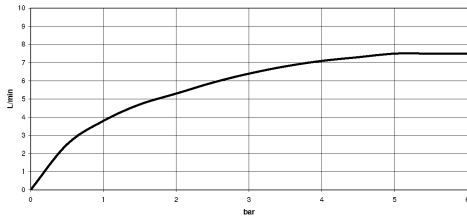

ST 110 202 1800  
mm [inches]  
1:5

**Flow rate chart**

**Certificates**

LGA\_38632.

ST 110 202 1809  
Parts for other  
finishes can be found  
here: Chrome

Spare parts list

No.	Item Number	Name	Quantity used	Delivery time
1	90 28 22 396 00-28	spout	1	-
Spare part can no longer be ordered, please order the replacement item				
2	90 20 80 057 00-28	handle	2	-
Spare part can no longer be ordered, please order the replacement item				
3	90 12 12 232 00 90	fixing cap	2	2
4	90 90 03 130 00 90	top	1	2
5	04 30 11 040 00 90	fixing set	2	2
6	04 30 04 100 00 90	hose	2	2
7	04 30 04 101 00 90	hose	2	2
8	90 90 03 131 00 90	top	1	2