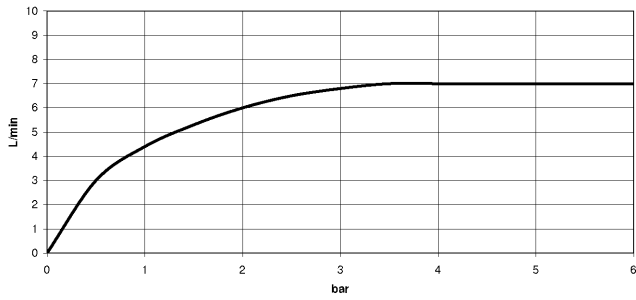

Flow rate chart

Certificates

LGA_38631.