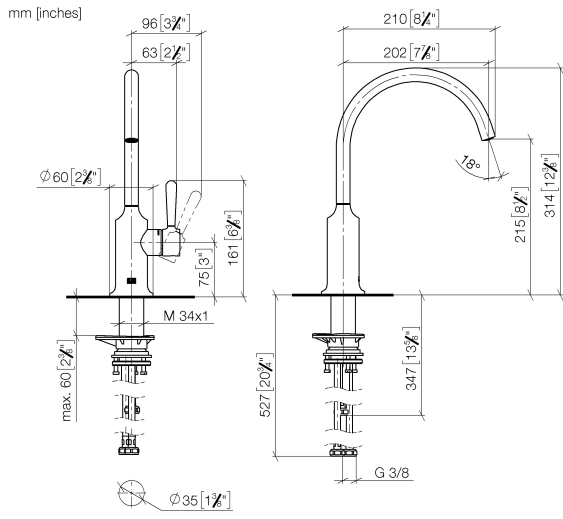

ST 110 202 4809