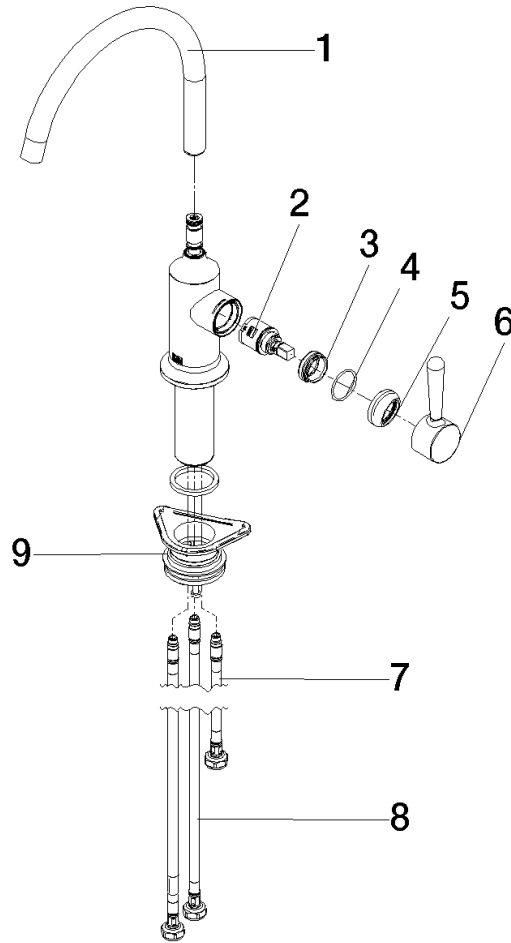

**Recommended miscellaneous**

**VAIA Dispenser with rosette - Chrome** 82 434 809-00

**Recommended miscellaneous**

**VAIA Rinsing spray set - Chrome** 27 718 809-00

ST 110 202 4809

**Flow rate chart**

**Certificates**

LGA\_38631.

ST 110 202 4809

Spare parts list

No.	Item Number	Name	Quantity used	Delivery time
1	90 28 22 313 02-00	spout	1	10
2	90 15 05 042 00 90	cartridge	1	2
3	09 24 04 266 90	nut	1	2
4	09 14 10 091 90	seal	1	2
5	90 28 30 052 00-00	cover	1	10
6	90 20 80 050 00-00	handle	1	10
7	04 30 04 100 00 90	hose	1	2
8	04 30 04 101 00 90	hose	2	2
9	04 23 10 044 08 90	fixing set	1	2

ST 110 202 4809

- with round rosette
- spray flow
- automatic spout/shower diverter
- height of mixer 202 mm
- hole diameter rinsing spray 32mm
- fabric braided hose 1500 mm
- sprayface with anti-scaling system
- lead-free