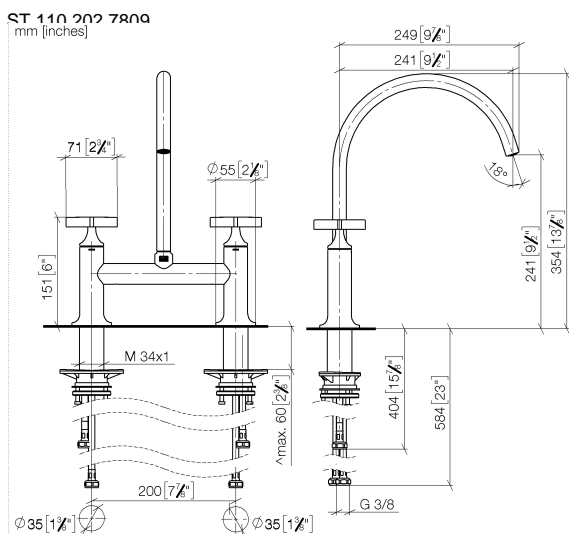

Flow rate chart