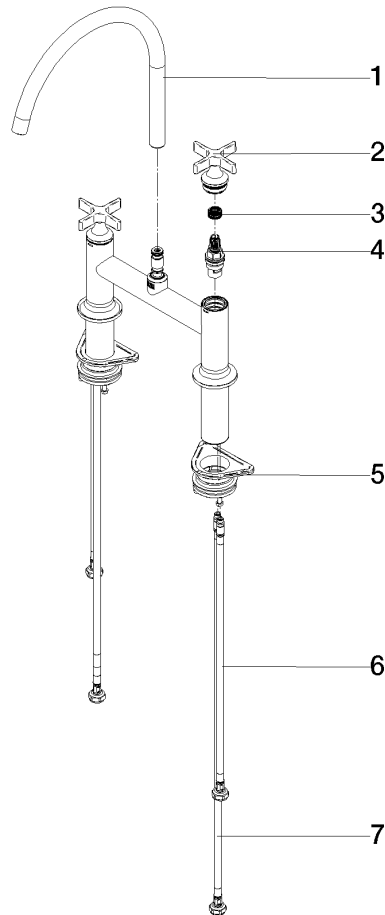

Spare parts list

No.	Item Number	Name	Quantity used	Delivery time
1	90 28 22 396 00-46	spout	1	-
Spare part can no longer be ordered, please order the replacement item				
2	90 20 80 036 00-46	handle	2	-
Spare part can no longer be ordered, please order the replacement item				
3	90 12 12 232 00 90	fixing cap	2	2
4	90 90 03 131 00 90	top	2	2
5	04 30 11 040 00 90	fixing set	2	2
6	04 30 04 100 00 90	hose	2	2
7	04 30 04 101 00 90	hose	2	2

VAIA Two-hole bridge mixer with rinsing spray set - Brushed Champagne (22kt Gold)

VAIA

ST 110 202 7809

- with round rosette
- spray flow
- automatic spout/shower diverter
- height of mixer 202 mm
- hole diameter rinsing spray 32mm
- fabric braided hose 1500 mm
- sprayface with anti-scaling system
- lead-free