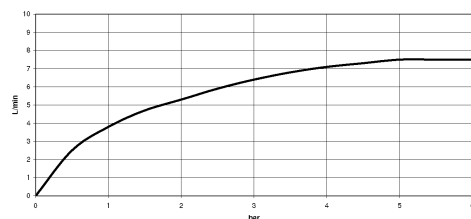

Certificates

LGA_38632.