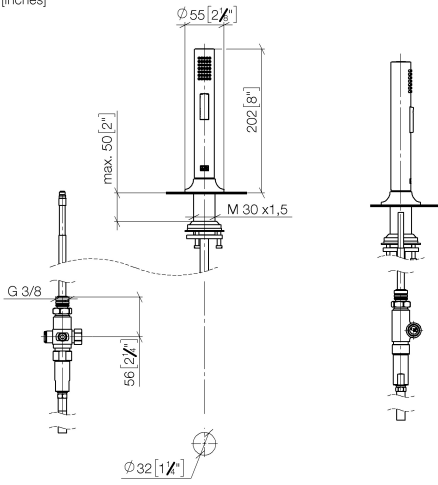

VAIA Two-hole bridge mixer with rinsing spray set - Brushed Champagne (22kt Gold)

VAIA

ST 110 202 7809

- with round rosette
- spray flow
- automatic spout/shower diverter
- height of mixer 202 mm
- hole diameter rinsing spray 32mm
- fabric braided hose 1500 mm
- sprayface with anti-scaling system
- lead-free

Can only be combined with 33810809, 33826809, 19815809, 19825809.

Intrinsic protection against back flow.

Residual water may emerge from the spray after closing.

Operating unit can be positioned freely.

	Brushed Champagne (22kt Gold)	27 731 809-46
	Chrome	27 731 809-00
	Brushed Platinum	27 731 809-06
	Platinum	27 731 809-08
	Durabrand (23kt Gold)	27 731 809-09
	Dark Chrome	27 731 809-19
	Brushed Durabrand (23kt Gold)	27 731 809-28
	Matte Black	27 731 809-33
	Champagne (22kt Gold)	27 731 809-47
	Brushed Chrome	27 731 809-93
	Brushed Dark Platinum	27 731 809-99

VAIA Two-hole bridge mixer with rinsing spray set - Brushed Champagne (22kt Gold)

VAIA

ST 110 202 7809

ST 110 202 7800
mm [inches]

Certificates

Belgaqua_24-005-
27_3.

VAIA Two-hole bridge mixer with rinsing spray set - Brushed Champagne (22kt Gold)