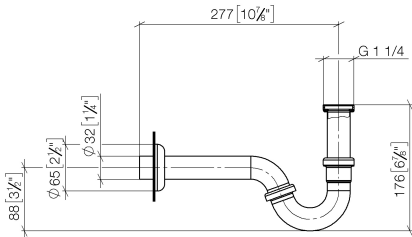

## Siphon for bidet 1 1/4" - Light Gold

10 050 970 Product version from 10/1/2023

• rosette Ø 65 mm

	Light Gold	10 050 970-26
	Chrome	10 050 970-00
	Brushed Platinum	10 050 970-06
	Platinum	10 050 970-08
	Durabress (23kt Gold)	10 050 970-09
	Dark Chrome	10 050 970-19
	Brushed Light Gold	10 050 970-27
	Brushed Durabress (23kt Gold)	10 050 970-28
	Matte Black	10 050 970-33
	Brushed Bronze	10 050 970-42
	Brushed Champagne (22kt Gold)	10 050 970-46
	Champagne (22kt Gold)	10 050 970-47
	Brushed Chrome	10 050 970-93
	Brushed Dark Platinum	10 050 970-99

## Siphon for bidet 1 1/4" - Light Gold

10 050 970 Product version from 10/1/2023

mm [inches]

## Siphon for bidet 1 1/4" - Light Gold

10 050 970 Product version from 10/1/2023

Parts for other finishes can be found here: [Chrome](#)

### Spare parts list

No.	Item Number	Name	Quantity used	Delivery time
1	09 14 05 018 90	seal	2	2
2	09 28 23 011-26	pipe	1	60
3	09 23 30 021-26	nut	3	60
4	09 14 20 006 90	seal	1	2
5	09 14 05 027 90	seal	1	2
6	09 28 23 029-26	pipe	1	60
7	09 28 23 013-26	pipe	1	60
8	09 27 01 013-26	rosette	1	60