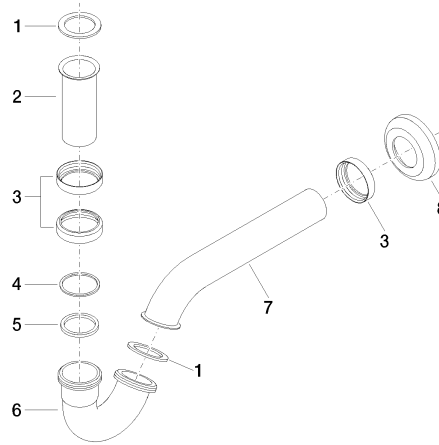

## Siphon for bidet 1 1/4" - Light Gold

10 050 970 Product version from 10/1/2023

• rosette Ø 65 mm

	Light Gold	10 050 970-26
	Chrome	10 050 970-00
	Brushed Platinum	10 050 970-06
	Platinum	10 050 970-08
	Durabress (23kt Gold)	10 050 970-09
	Dark Chrome	10 050 970-19
	Brushed Light Gold	10 050 970-27
	Brushed Durabress (23kt Gold)	10 050 970-28
	Matte Black	10 050 970-33
	Brushed Bronze	10 050 970-42
	Brushed Champagne (22kt Gold)	10 050 970-46
	Champagne (22kt Gold)	10 050 970-47
	Brushed Chrome	10 050 970-93
	Brushed Dark Platinum	10 050 970-99

## Siphon for bidet 1 1/4" - Light Gold

10 050 970 Product version from 10/1/2023

mm [inches]

## Siphon for bidet 1 1/4" - Light Gold

10 050 970 Product version from 10/1/2023

Parts for other finishes can be found here: [Chrome](#)

### Spare parts list

No.	Item Number	Name	Quantity used	Delivery time
1	09 14 05 018 90	seal	2	2
2	09 28 23 011-26	pipe	1	60
3	09 23 30 021-26	nut	3	60
4	09 14 20 006 90	seal	1	2
5	09 14 05 027 90	seal	1	2
6	09 28 23 029-26	pipe	1	60
7	09 28 23 013-26	pipe	1	60
8	09 27 01 013-26	rosette	1	60