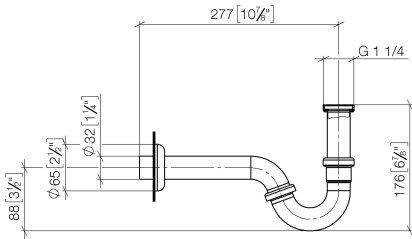

Siphon for bidet 1 1/4" - Champagne (22kt Gold)

10 050 970 Product version from 10/1/2023

- rosette Ø 65 mm

	Champagne (22kt Gold)	10 050 970-47
	Chrome	10 050 970-00
	Brushed Platinum	10 050 970-06
	Platinum	10 050 970-08
	Durabrand (23kt Gold)	10 050 970-09
	Dark Chrome	10 050 970-19
	Light Gold	10 050 970-26
	Brushed Light Gold	10 050 970-27
	Brushed Durabrand (23kt Gold)	10 050 970-28
	Matte Black	10 050 970-33
	Brushed Bronze	10 050 970-42
	Brushed Champagne (22kt Gold)	10 050 970-46
	Brushed Chrome	10 050 970-93
	Brushed Dark Platinum	10 050 970-99

Siphon for bidet 1 1/4" - Champagne (22kt Gold)

10 050 970 Product version from 10/1/2023

mm [inches]

Siphon for bidet 1 1/4" - Champagne (22kt Gold)

10 050 970 Product version from 10/1/2023

Parts for other finishes can be found here: [Chrome](#)

Spare parts list

No.	Item Number	Name	Quantity used	Delivery time
1	09 14 05 018 90	seal	2	2
2	09 28 23 011-47	pipe	1	30
3	09 23 30 021-47	nut	3	30
4	09 14 20 006 90	seal	1	2
5	09 14 05 027 90	seal	1	2
6	09 28 23 029-47	pipe	1	30
7	09 28 23 013-47	pipe	1	30
8	09 27 01 013-47	rosette	1	30