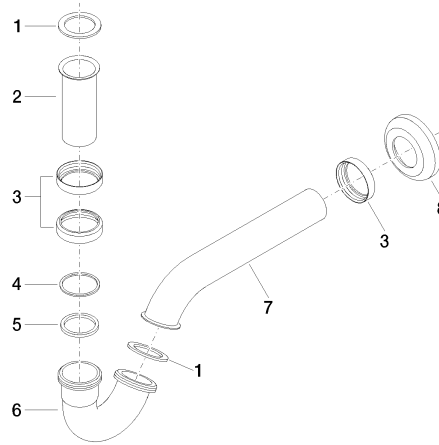

Siphon for bidet 1 1/4" - Champagne (22kt Gold)

10 050 970 Product version from 10/1/2023

- rosette Ø 65 mm

	Champagne (22kt Gold)	10 050 970-47
	Chrome	10 050 970-00
	Brushed Platinum	10 050 970-06
	Platinum	10 050 970-08
	Durabrand (23kt Gold)	10 050 970-09
	Dark Chrome	10 050 970-19
	Light Gold	10 050 970-26
	Brushed Light Gold	10 050 970-27
	Brushed Durabrand (23kt Gold)	10 050 970-28
	Matte Black	10 050 970-33
	Brushed Bronze	10 050 970-42
	Brushed Champagne (22kt Gold)	10 050 970-46
	Brushed Chrome	10 050 970-93
	Brushed Dark Platinum	10 050 970-99

Siphon for bidet 1 1/4" - Champagne (22kt Gold)

10 050 970 Product version from 10/1/2023

mm [inches]

Siphon for bidet 1 1/4" - Champagne (22kt Gold)

10 050 970 Product version from 10/1/2023

Parts for other finishes can be found here: [Chrome](#)

Spare parts list

No.	Item Number	Name	Quantity used	Delivery time
1	09 14 05 018 90	seal	2	2
2	09 28 23 011-47	pipe	1	30
3	09 23 30 021-47	nut	3	30
4	09 14 20 006 90	seal	1	2
5	09 14 05 027 90	seal	1	2
6	09 28 23 029-47	pipe	1	30
7	09 28 23 013-47	pipe	1	30
8	09 27 01 013-47	rosette	1	30