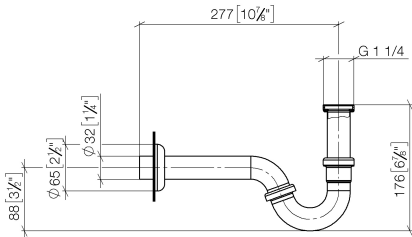

## Siphon for bidet 1 1/4" - Brushed Chrome

10 050 970 Product version from 10/1/2023

- rosette Ø 65 mm

	Brushed Chrome	10 050 970-93
	Chrome	10 050 970-00
	Brushed Platinum	10 050 970-06
	Platinum	10 050 970-08
	Durabress (23kt Gold)	10 050 970-09
	Dark Chrome	10 050 970-19
	Light Gold	10 050 970-26
	Brushed Light Gold	10 050 970-27
	Brushed Durabress (23kt Gold)	10 050 970-28
	Matte Black	10 050 970-33
	Brushed Bronze	10 050 970-42
	Brushed Champagne (22kt Gold)	10 050 970-46
	Champagne (22kt Gold)	10 050 970-47
	Brushed Dark Platinum	10 050 970-99

## Siphon for bidet 1 1/4" - Brushed Chrome

10 050 970 Product version from 10/1/2023

mm [inches]

## Siphon for bidet 1 1/4" - Brushed Chrome

10 050 970 Product version from 10/1/2023

Parts for other finishes can be found here: [Chrome](#)

### Spare parts list

No.	Item Number	Name	Quantity used	Delivery time
1	09 14 05 018 90	seal	2	2
2	09 28 23 011-93	pipe	1	20
3	09 23 30 021-93	nut	3	20
4	09 14 20 006 90	seal	1	2
5	09 14 05 027 90	seal	1	2
6	09 28 23 029-93	pipe	1	20
7	09 28 23 013-93	pipe	1	20
8	09 27 01 013-93	rosette	1	20