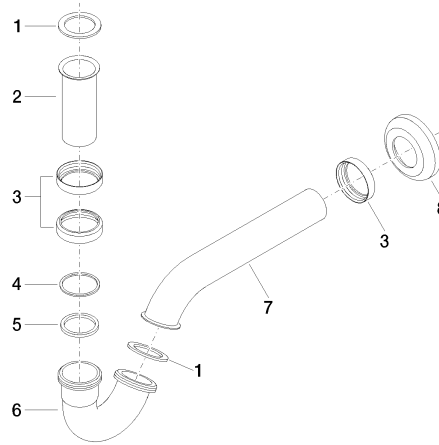

## Siphon for bidet 1 1/4" - Brushed Chrome

10 050 970 Product version from 10/1/2023

- rosette Ø 65 mm

	Brushed Chrome	10 050 970-93
	Chrome	10 050 970-00
	Brushed Platinum	10 050 970-06
	Platinum	10 050 970-08
	Durabress (23kt Gold)	10 050 970-09
	Dark Chrome	10 050 970-19
	Light Gold	10 050 970-26
	Brushed Light Gold	10 050 970-27
	Brushed Durabress (23kt Gold)	10 050 970-28
	Matte Black	10 050 970-33
	Brushed Bronze	10 050 970-42
	Brushed Champagne (22kt Gold)	10 050 970-46
	Champagne (22kt Gold)	10 050 970-47
	Brushed Dark Platinum	10 050 970-99

## Siphon for bidet 1 1/4" - Brushed Chrome

10 050 970 Product version from 10/1/2023

mm [inches]

## Siphon for bidet 1 1/4" - Brushed Chrome

10 050 970 Product version from 10/1/2023

Parts for other finishes can be found here: [Chrome](#)

### Spare parts list

No.	Item Number	Name	Quantity used	Delivery time
1	09 14 05 018 90	seal	2	2
2	09 28 23 011-93	pipe	1	20
3	09 23 30 021-93	nut	3	20
4	09 14 20 006 90	seal	1	2
5	09 14 05 027 90	seal	1	2
6	09 28 23 029-93	pipe	1	20
7	09 28 23 013-93	pipe	1	20
8	09 27 01 013-93	rosette	1	20