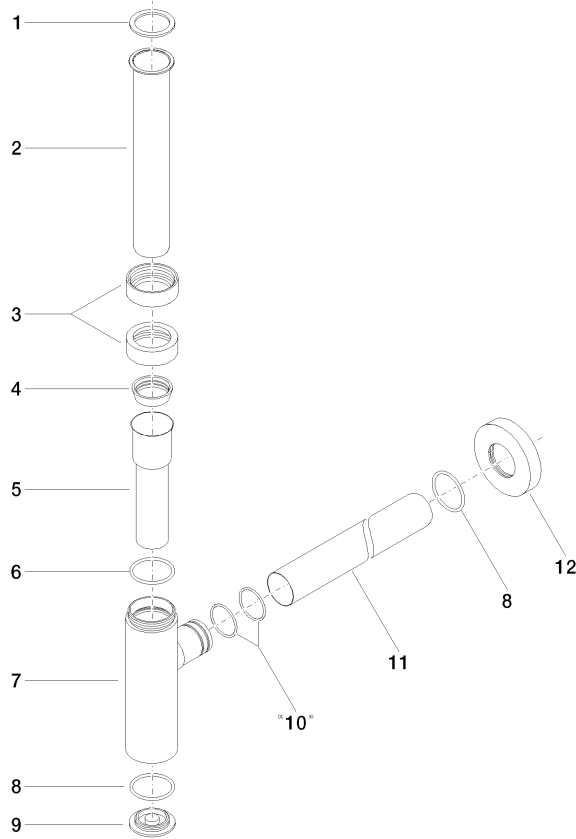

Siphon for basin - Light Gold

10 060 970 Product version from 10/1/2023

• rosette Ø 70 mm

	Light Gold	10 060 970-26
	Chrome	10 060 970-00
	Brushed Platinum	10 060 970-06
	Platinum	10 060 970-08
	Durabress (23kt Gold)	10 060 970-09
	Dark Chrome	10 060 970-19
	Brushed Light Gold	10 060 970-27
	Brushed Durabress (23kt Gold)	10 060 970-28
	Matte Black	10 060 970-33
	Brushed Bronze	10 060 970-42
	Brushed Champagne (22kt Gold)	10 060 970-46
	Champagne (22kt Gold)	10 060 970-47
	Brushed Chrome	10 060 970-93
	Brushed Dark Platinum	10 060 970-99

Siphon for basin - Light Gold

10 060 970 Product version from 10/1/2023

mm [inches]

Siphon for basin - Light Gold

10 060 970 Product version from 10/1/2023

Parts for other finishes can be found here: [Chrome](#)

Spare parts list

No.	Item Number	Name	Quantity used	Delivery time
1	09 14 20 060 90	seal	1	2
2	09 28 23 007-26	pipe	1	60
3	09 23 30 022-26	nut	2	60
4	09 14 03 015 90	seal	1	2
5	09 28 23 019-26	pipe	1	-
Spare part can no longer be ordered, please order the replacement item				
6	09 14 10 149 90	seal	1	2
7	04 11 01 045 00-26	casing	1	60
8	09 14 10 148 90	seal	2	2
9	09 21 02 004-26	lid	1	60
10	09 14 10 112 90	seal	2	2
11	09 28 23 018-26	pipe	1	60
12	09 27 20 060-26	rosette	1	60