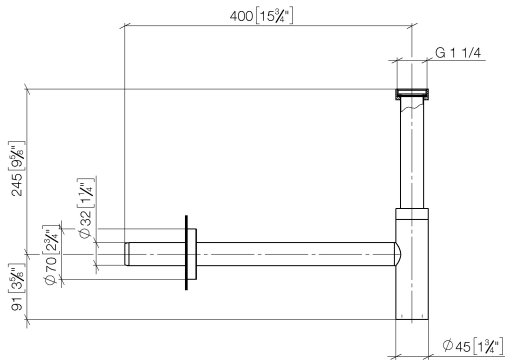

Siphon for basin - Light Gold

10 060 970 Product version from 10/1/2023

• rosette Ø 70 mm

	Light Gold	10 060 970-26
	Chrome	10 060 970-00
	Brushed Platinum	10 060 970-06
	Platinum	10 060 970-08
	Durabress (23kt Gold)	10 060 970-09
	Dark Chrome	10 060 970-19
	Brushed Light Gold	10 060 970-27
	Brushed Durabress (23kt Gold)	10 060 970-28
	Matte Black	10 060 970-33
	Brushed Bronze	10 060 970-42
	Brushed Champagne (22kt Gold)	10 060 970-46
	Champagne (22kt Gold)	10 060 970-47
	Brushed Chrome	10 060 970-93
	Brushed Dark Platinum	10 060 970-99

Siphon for basin - Light Gold

10 060 970 Product version from 10/1/2023

mm [inches]

Siphon for basin - Light Gold

10 060 970 Product version from 10/1/2023

Parts for other finishes can be found here: [Chrome](#)

Spare parts list

No.	Item Number	Name	Quantity used	Delivery time
1	09 14 20 060 90	seal	1	2
2	09 28 23 007-26	pipe	1	60
3	09 23 30 022-26	nut	2	60
4	09 14 03 015 90	seal	1	2
5	09 28 23 019-26	pipe	1	-
Spare part can no longer be ordered, please order the replacement item				
6	09 14 10 149 90	seal	1	2
7	04 11 01 045 00-26	casing	1	60
8	09 14 10 148 90	seal	2	2
9	09 21 02 004-26	lid	1	60
10	09 14 10 112 90	seal	2	2
11	09 28 23 018-26	pipe	1	60
12	09 27 20 060-26	rosette	1	60