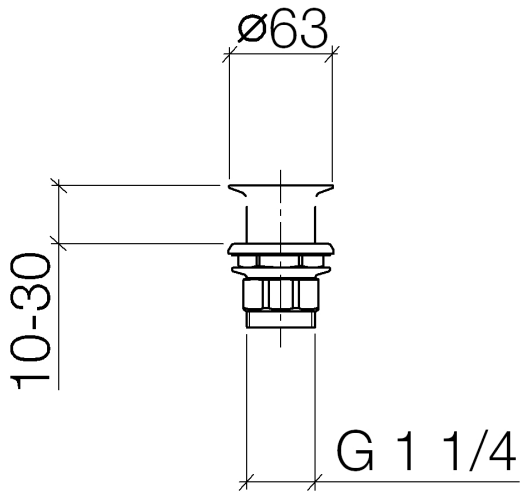

Grated waste 1 1/4" - Matte Black

10 110 970 Product version from 10/1/2023

	Matte Black	10 110 970-33
	Chrome	10 110 970-00
	Brushed Platinum	10 110 970-06
	Platinum	10 110 970-08
	Durabass (23kt Gold)	10 110 970-09
	Dark Chrome	10 110 970-19
	Light Gold	10 110 970-26
	Brushed Light Gold	10 110 970-27
	Brushed Durabass (23kt Gold)	10 110 970-28
	Brushed Bronze	10 110 970-42
	Brushed Champagne (22kt Gold)	10 110 970-46
	Champagne (22kt Gold)	10 110 970-47
	Brushed Chrome	10 110 970-93
	Brushed Dark Platinum	10 110 970-99

Grated waste 1 1/4" - Matte Black

10 110 970 Product version from 10/1/2023

Only suitable for sinks without an overflow.

Grated waste 1 1/4" - Matte Black

10 110 970 Product version from 10/1/2023

Grated waste 1 1/4" - Matte Black

10 110 970 Product version from 10/1/2023

Parts for other finishes can be found here: [Chrome](#)

Spare parts list

No.	Item Number	Name	Quantity used	Delivery time
1	09 11 01 025-33	cup	1	30
2	09 14 05 039 90	seal	1	2
3	09 14 03 025 90	seal	1	2
4	09 23 10 017 90	nut	1	2
5	09 23 10 020-33	nut	1	60