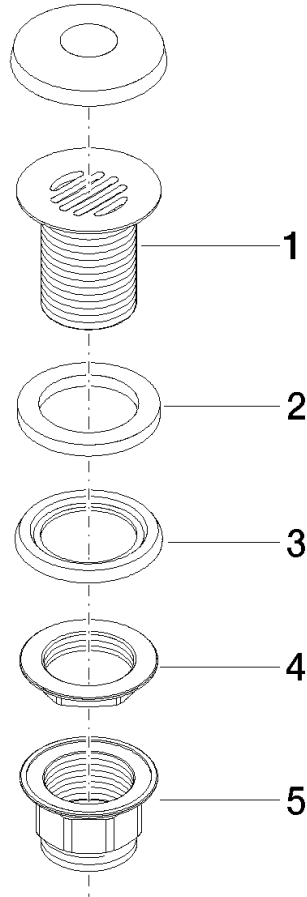

Grated waste 1 1/4" - Matte Black

10 110 970 Product version from 10/1/2023

	Matte Black	10 110 970-33
	Chrome	10 110 970-00
	Brushed Platinum	10 110 970-06
	Platinum	10 110 970-08
	Durabass (23kt Gold)	10 110 970-09
	Dark Chrome	10 110 970-19
	Light Gold	10 110 970-26
	Brushed Light Gold	10 110 970-27
	Brushed Durabass (23kt Gold)	10 110 970-28
	Brushed Bronze	10 110 970-42
	Brushed Champagne (22kt Gold)	10 110 970-46
	Champagne (22kt Gold)	10 110 970-47
	Brushed Chrome	10 110 970-93
	Brushed Dark Platinum	10 110 970-99

Grated waste 1 1/4" - Matte Black

10 110 970 Product version from 10/1/2023

Only suitable for sinks without an overflow.

Grated waste 1 1/4" - Matte Black

10 110 970 Product version from 10/1/2023

Grated waste 1 1/4" - Matte Black

10 110 970 Product version from 10/1/2023

Parts for other finishes can be found here: [Chrome](#)

Spare parts list

No.	Item Number	Name	Quantity used	Delivery time
1	09 11 01 025-33	cup	1	30
2	09 14 05 039 90	seal	1	2
3	09 14 03 025 90	seal	1	2
4	09 23 10 017 90	nut	1	2
5	09 23 10 020-33	nut	1	60