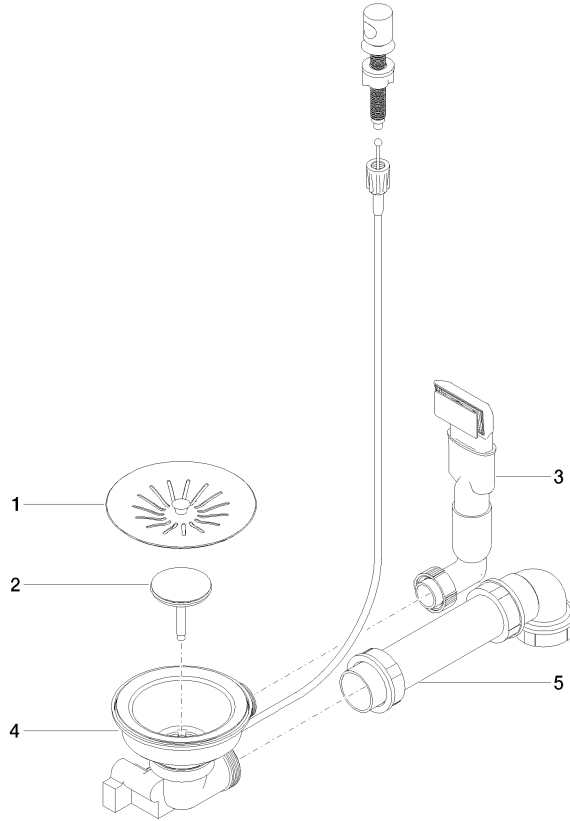

Pop-up waste and overflow with knob - Stainless Steel

10 405 003

- 3/2" strainer waste valve
- pull knob with Bowden cable
- concealed overflow
- strainer insert

Only suitable for combining with polished high-grade steel kitchen sinks.

Pop-up waste and overflow with knob - Stainless Steel

10 405 003

Pop-up waste and overflow with knob - Stainless Steel

10 405 003

Spare parts list

| No. | Item Number | Name | Quantity used | Delivery time |
|-----|--------------------|-----------------------|---------------|---------------|
| 1 | 90 11 01 201 06-85 | cover | 1 | 60 |
| 2 | 90 11 01 201 01 90 | plug | 1 | 60 |
| 3 | 90 11 01 201 07-85 | connection | 1 | 2 |
| 4 | 90 11 01 201 08-85 | casing (completely) | 1 | 2 |
| 5 | 90 11 01 201 02 90 | pipng | 1 | 60 |