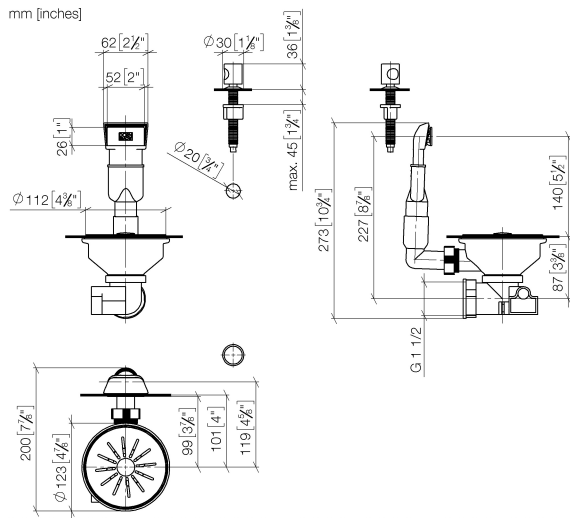

Pop-up waste and overflow with knob - Stainless Steel

10 405 003

- 3/2" strainer waste valve
- pull knob with Bowden cable
- concealed overflow
- strainer insert

Only suitable for combining with polished high-grade steel kitchen sinks.

Pop-up waste and overflow with knob - Stainless Steel

10 405 003

Pop-up waste and overflow with knob - Stainless Steel

10 405 003

Spare parts list

| No. | Item Number | Name | Quantity used | Delivery time |
|-----|--------------------|-----------------------|---------------|---------------|
| 1 | 90 11 01 201 06-85 | cover | 1 | 60 |
| 2 | 90 11 01 201 01 90 | plug | 1 | 60 |
| 3 | 90 11 01 201 07-85 | connection | 1 | 2 |
| 4 | 90 11 01 201 08-85 | casing (completely) | 1 | 2 |
| 5 | 90 11 01 201 02 90 | pipng | 1 | 60 |