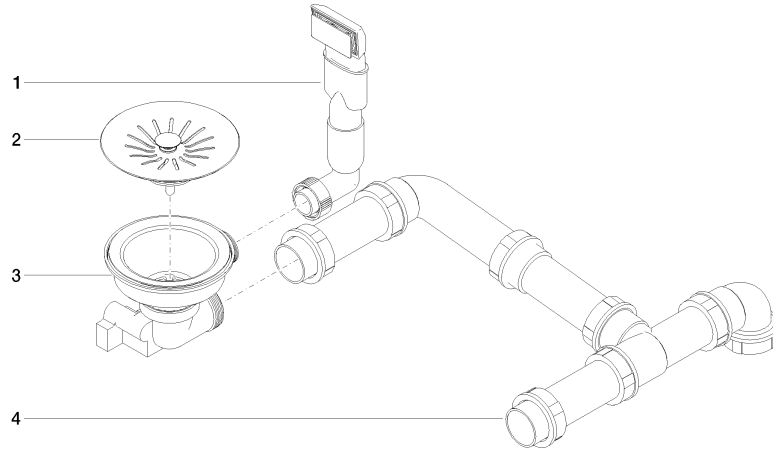

## Pop-up waste and overflow closable by hand - Stainless Steel

---

10 415 003

- 3/2" drain valve closable by hand
- concealed overflow
- strainer insert
- suitable for sink 38 180 003

Only suitable for combining with polished high-grade steel kitchen sinks.

**Pop-up waste and overflow closable by hand - Stainless Steel**

10 415 003

**Pop-up waste and overflow closable by hand - Stainless Steel**

10 415 003

**Spare parts list**

No.	Item Number	Name	Quantity used	Delivery time
1	90 11 01 200 09-85	connection	1	60
2	90 11 01 200 07-85	plug	1	60
3	90 11 01 200 08-85	casing ( completely )	1	2
4	90 11 01 200 02 90	pipng	1	60