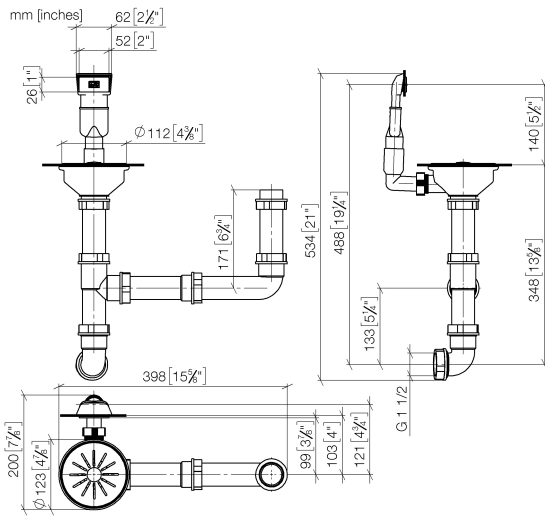

## Pop-up waste and overflow closable by hand - Stainless Steel

---

10 415 003

- 3/2" drain valve closable by hand
- concealed overflow
- strainer insert
- suitable for sink 38 180 003

Only suitable for combining with polished high-grade steel kitchen sinks.

**Pop-up waste and overflow closable by hand - Stainless Steel**

10 415 003

**Pop-up waste and overflow closable by hand - Stainless Steel**

10 415 003

**Spare parts list**

No.	Item Number	Name	Quantity used	Delivery time
1	90 11 01 200 09-85	connection	1	60
2	90 11 01 200 07-85	plug	1	60
3	90 11 01 200 08-85	casing ( completely )	1	2
4	90 11 01 200 02 90	pipng	1	60