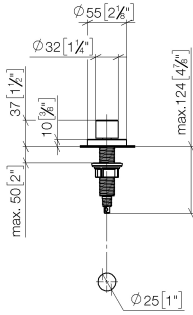

Strainer waste with control handle - Chrome

ELIO

10 710 970

- control for single basin
- including adapter for Bowden cable

Fits ELIO, ENO, MEM, META SQUARE, SYNC, TARA and TARA ULTRA

Fits: ELIO, MEM, TARA, TARA ULTRA, META SQUARE

10 710 970

mm [inches]

10 710 970

Parts for other finishes can be found here: Brushed Platinum

Spare parts list

No.	Item Number	Name	Quantity used	Delivery time
1	09 20 97 030-00	handle	1	10
2	90 12 12 002 00 90	fixing cap	1	2
3	09 27 87 006-00	rosette	1	10
4	90 14 10 043 00 90	seal	1	2
5	09 14 10 042 90	seal	1	2
6	09 29 06 087-00	spindle	1	10
7	04 30 01 029 00 90	adaptor	1	2
8	09 24 03 175 90	adaptor	1	2
9	09 11 10 073-07	connection	1	30
10	09 11 10 074-07	connection	1	30
11	09 11 10 079-07	connection	1	30
12	09 30 11 087 90	disc	1	2
13	09 23 30 024-07	nut	1	30