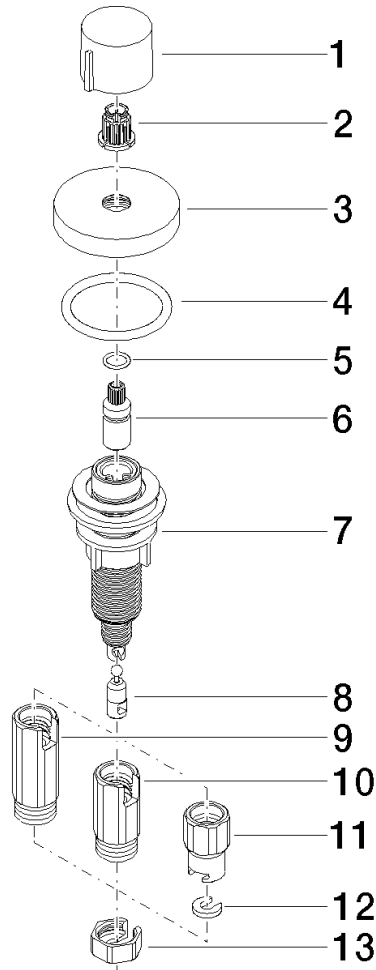

Strainer waste with control handle - Chrome

ELIO

10 710 970

- control for single basin
- including adapter for Bowden cable

Fits ELIO, ENO, MEM, META SQUARE, SYNC, TARA and TARA ULTRA

Fits: ELIO, MEM, TARA, TARA ULTRA, META SQUARE

	Chrome	10 710 970-00
	Brushed Platinum	10 710 970-06
	Platinum	10 710 970-08
	Durabress (23kt Gold)	10 710 970-09
	Dark Chrome	10 710 970-19
	Brushed Durabress (23kt Gold)	10 710 970-28
	Matte Black	10 710 970-33
	Brushed Champagne (22kt Gold)	10 710 970-46
	Champagne (22kt Gold)	10 710 970-47
	Brushed Chrome	10 710 970-93
	Brushed Dark Platinum	10 710 970-99

10 710 970

mm [inches]

10 710 970

Parts for other finishes can be found here: Brushed Platinum

Spare parts list

No.	Item Number	Name	Quantity used	Delivery time
1	09 20 97 030-00	handle	1	10
2	90 12 12 002 00 90	fixing cap	1	2
3	09 27 87 006-00	rosette	1	10
4	90 14 10 043 00 90	seal	1	2
5	09 14 10 042 90	seal	1	2
6	09 29 06 087-00	spindle	1	10
7	04 30 01 029 00 90	adaptor	1	2
8	09 24 03 175 90	adaptor	1	2
9	09 11 10 073-07	connection	1	30
10	09 11 10 074-07	connection	1	30
11	09 11 10 079-07	connection	1	30
12	09 30 11 087 90	disc	1	2
13	09 23 30 024-07	nut	1	30