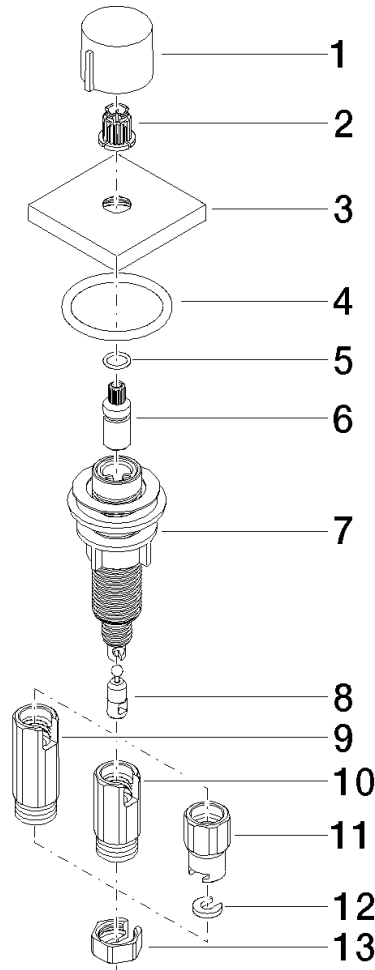

Strainer waste with control handle - Chrome

LOT

10 711 970

- control for single basin
- including adapter for Bowden cable

Fits LOT

	Chrome	10 711 970-00
	Brushed Platinum	10 711 970-06
	Platinum	10 711 970-08
	Durabress (23kt Gold)	10 711 970-09
	Dark Chrome	10 711 970-19
	Brushed Durabress (23kt Gold)	10 711 970-28
	Matte Black	10 711 970-33
	Brushed Champagne (22kt Gold)	10 711 970-46
	Champagne (22kt Gold)	10 711 970-47
	Brushed Chrome	10 711 970-93
	Brushed Dark Platinum	10 711 970-99

Strainer waste with control handle - Chrome

LOT

10 711 970

mm [inches]

10 711 970

Parts for other finishes can be found here: Brushed Platinum

Spare parts list

No.	Item Number	Name	Quantity used	Delivery time
1	09 20 97 030-00	handle	1	10
2	90 12 12 002 00 90	fixing cap	1	2
3	09 27 87 007-00	rosette	1	10
4	90 14 10 043 00 90	seal	1	2
5	09 14 10 042 90	seal	1	2
6	09 29 06 087-00	spindle	1	10
7	04 30 01 029 00 90	adaptor	1	2
8	09 24 03 175 90	adaptor	1	2
9	09 11 10 073-07	connection	1	30
10	09 11 10 074-07	connection	1	30
11	09 11 10 079-07	connection	1	30
12	09 30 11 087 90	disc	1	2
13	09 23 30 024-07	nut	1	30