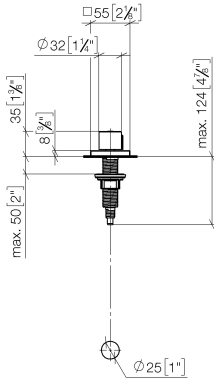

Strainer waste with control handle - Platinum

LOT

10 711 970

- control for single basin
- including adapter for Bowden cable

Fits LOT

	Platinum	10 711 970-08
	Chrome	10 711 970-00
	Brushed Platinum	10 711 970-06
	Durabress (23kt Gold)	10 711 970-09
	Dark Chrome	10 711 970-19
	Brushed Durabress (23kt Gold)	10 711 970-28
	Matte Black	10 711 970-33
	Brushed Champagne (22kt Gold)	10 711 970-46
	Champagne (22kt Gold)	10 711 970-47
	Brushed Chrome	10 711 970-93
	Brushed Dark Platinum	10 711 970-99

10 711 970

mm [inches]

10 711 970

Parts for other finishes can be found here: [Chrome](#)

## Strainer waste with control handle - Platinum

LOT

10 711 970

### Spare parts list

No.	Item Number	Name	Quantity used	Delivery time
	09 20 97 030-08	handle	13	40