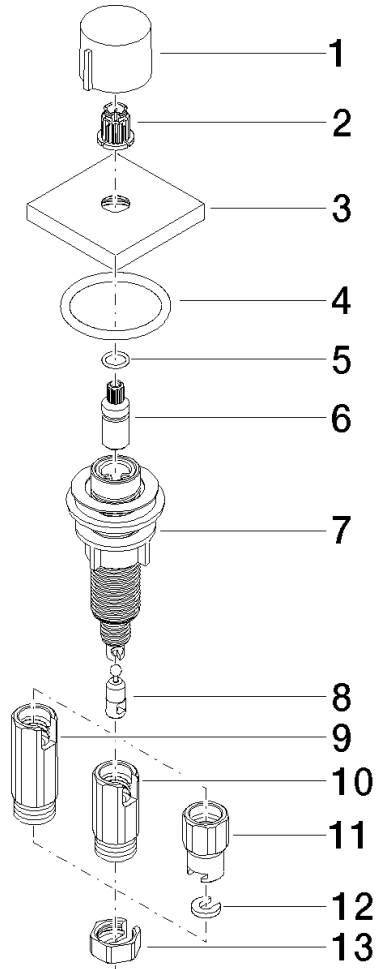

Strainer waste with control handle - Platinum

LOT

10 711 970

- control for single basin
- including adapter for Bowden cable

Fits LOT

	Platinum	10 711 970-08
	Chrome	10 711 970-00
	Brushed Platinum	10 711 970-06
	Durabress (23kt Gold)	10 711 970-09
	Dark Chrome	10 711 970-19
	Brushed Durabress (23kt Gold)	10 711 970-28
	Matte Black	10 711 970-33
	Brushed Champagne (22kt Gold)	10 711 970-46
	Champagne (22kt Gold)	10 711 970-47
	Brushed Chrome	10 711 970-93
	Brushed Dark Platinum	10 711 970-99

10 711 970

mm [inches]

10 711 970

Parts for other finishes can be found here: [Chrome](#)

## Strainer waste with control handle - Platinum

LOT

10 711 970

### Spare parts list

No.	Item Number	Name	Quantity used	Delivery time
	09 20 97 030-08	handle	13	40