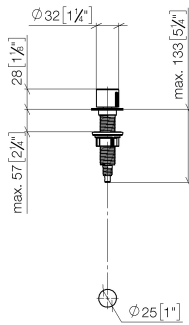

**Strainer waste with control handle - Chrome**

ELIO

10 712 970

- control for single basin
- including adapter for Bowden cable

Fits ELIO, ENO, MEM, META SQUARE, SYNC and TARA ULTRA

Fits: ELIO, MEM, ENO, SYNC, TARA ULTRA, META SQUARE

	Chrome	10 712 970-00
	Brushed Platinum	10 712 970-06
	Platinum	10 712 970-08
	Durabress (23kt Gold)	10 712 970-09
	Dark Chrome	10 712 970-19
	Brushed Durabress (23kt Gold)	10 712 970-28
	Matte Black	10 712 970-33
	Brushed Champagne (22kt Gold)	10 712 970-46
	Champagne (22kt Gold)	10 712 970-47
	Brushed Chrome	10 712 970-93
	Brushed Dark Platinum	10 712 970-99

10 712 970

mm [inches]

10 712 970

Parts for other finishes can be found here: Brushed Platinum

### Spare parts list

No.	Item Number	Name	Quantity used	Delivery time
1	09 20 97 030-00	handle	1	10
2	90 12 12 002 00 90	fixing cap	1	2
3	09 27 87 011-00	rosette	1	10
4	09 14 10 042 90	seal	1	2
5	09 29 06 087-00	spindle	1	10
6	04 30 01 029 00 90	adaptor	1	2
7	09 24 03 175 90	adaptor	1	2
8	09 11 10 073-07	connection	1	30
9	09 11 10 074-07	connection	1	30
10	09 11 10 079-07	connection	1	30
11	09 30 11 087 90	disc	1	2
12	09 23 30 024-07	nut	1	30