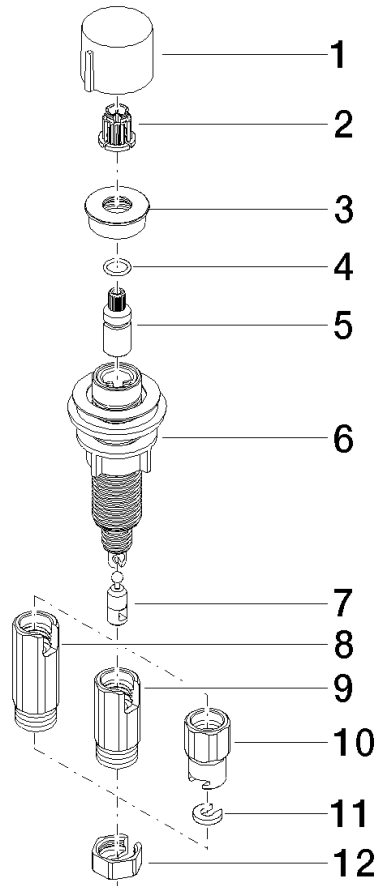

**Strainer waste with control handle - Chrome**

ELIO

10 712 970

- control for single basin
- including adapter for Bowden cable

Fits ELIO, ENO, MEM, META SQUARE, SYNC and TARA ULTRA

Fits: ELIO, MEM, ENO, SYNC, TARA ULTRA, META SQUARE

	Chrome	10 712 970-00
	Brushed Platinum	10 712 970-06
	Platinum	10 712 970-08
	Durabress (23kt Gold)	10 712 970-09
	Dark Chrome	10 712 970-19
	Brushed Durabress (23kt Gold)	10 712 970-28
	Matte Black	10 712 970-33
	Brushed Champagne (22kt Gold)	10 712 970-46
	Champagne (22kt Gold)	10 712 970-47
	Brushed Chrome	10 712 970-93
	Brushed Dark Platinum	10 712 970-99

10 712 970

mm [inches]

10 712 970

Parts for other finishes can be found here: Brushed Platinum

### Spare parts list

No.	Item Number	Name	Quantity used	Delivery time
1	09 20 97 030-00	handle	1	10
2	90 12 12 002 00 90	fixing cap	1	2
3	09 27 87 011-00	rosette	1	10
4	09 14 10 042 90	seal	1	2
5	09 29 06 087-00	spindle	1	10
6	04 30 01 029 00 90	adaptor	1	2
7	09 24 03 175 90	adaptor	1	2
8	09 11 10 073-07	connection	1	30
9	09 11 10 074-07	connection	1	30
10	09 11 10 079-07	connection	1	30
11	09 30 11 087 90	disc	1	2
12	09 23 30 024-07	nut	1	30