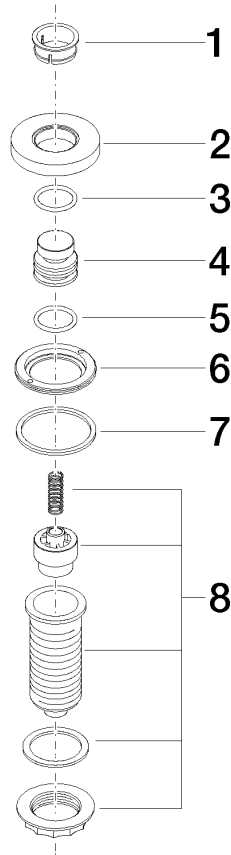

10 713 970

Fits: ELIO, MEM, TARA, ENO, SYNC, TARA ULTRA, META SQUARE

- for controlling a waste disposal unit

Compatible with waste disposal units with integrated air switch made by Insinkerator®, e.g. Evolution.

The products are not available in all markets, please contact your Dornbracht sales force.

For more information go to www.insinkerator.com

Fits ELIO, ENO, MEM, META SQUARE, SYNC, TARA and TARA ULTRA

	Brushed Platinum	10 713 970-06
	Chrome	10 713 970-00
	Platinum	10 713 970-08
	Durabress (23kt Gold)	10 713 970-09
	Dark Chrome	10 713 970-19
	Brushed Durabress (23kt Gold)	10 713 970-28
	Matte Black	10 713 970-33
	Brushed Champagne (22kt Gold)	10 713 970-46
	Champagne (22kt Gold)	10 713 970-47
	Brushed Chrome	10 713 970-93
	Brushed Dark Platinum	10 713 970-99

10 713 970

mm [inches]

10 713 970

Parts for other finishes can be found here: [Chrome](#)

AIR SWITCH Control button - Brushed Platinum

ELIO

10 713 970

Spare parts list

No.	Item Number	Name	Quantity used	Delivery time
	09 28 10 141 90	sleeve	8	2