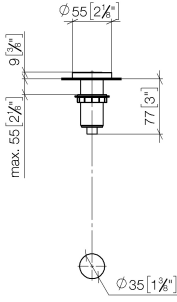

10 713 970

mm [inches]

10 713 970

Parts for other
finishes can be found
here: [Chrome](#)

AIR SWITCH Control button - Platinum

ELIO

10 713 970

Spare parts list

No.	Item Number	Name	Quantity used	Delivery time
	09 28 10 141 90	sleeve	8	2