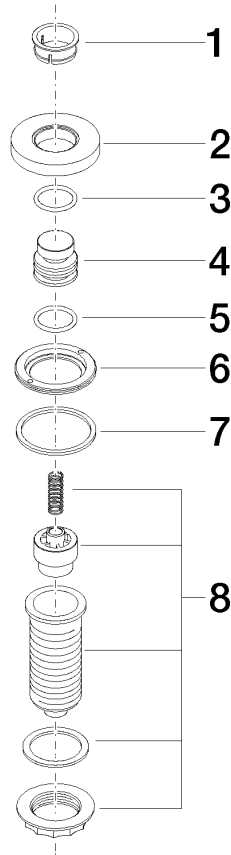

10 713 970

Fits: ELIO, MEM, TARA, ENO, SYNC, TARA ULTRA, META SQUARE

- for controlling a waste disposal unit

Compatible with waste disposal units with integrated air switch made by Insinkerator®, e.g. Evolution.

The products are not available in all markets, please contact your Dornbracht sales force.

For more information go to www.insinkerator.com

Fits ELIO, ENO, MEM, META SQUARE, SYNC, TARA and TARA ULTRA

	Platinum	10 713 970-08
	Chrome	10 713 970-00
	Brushed Platinum	10 713 970-06
	Durabress (23kt Gold)	10 713 970-09
	Dark Chrome	10 713 970-19
	Brushed Durabress (23kt Gold)	10 713 970-28
	Matte Black	10 713 970-33
	Brushed Champagne (22kt Gold)	10 713 970-46
	Champagne (22kt Gold)	10 713 970-47
	Brushed Chrome	10 713 970-93
	Brushed Dark Platinum	10 713 970-99

10 713 970

mm [inches]

10 713 970

Parts for other
finishes can be found
here: [Chrome](#)

AIR SWITCH Control button - Platinum

ELIO

10 713 970

Spare parts list

No.	Item Number	Name	Quantity used	Delivery time
	09 28 10 141 90	sleeve	8	2