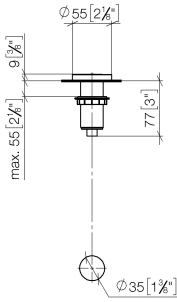

10 713 970

mm [inches]

10 713 970

Parts for other
finishes can be found
here: Chrome

AIR SWITCH Control button - Durabross (23kt Gold)

ELIO

10 713 970

Spare parts list

No.	Item Number	Name	Quantity used	Delivery time
	09 28 10 141 90	sleeve	8	2