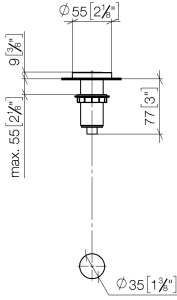

10 713 970

mm [inches]

10 713 970

Parts for other
finishes can be found
here: [Chrome](#)

AIR SWITCH Control button - Brushed Durabronz (23kt Gold)

ELIO

10 713 970

Spare parts list

No.	Item Number	Name	Quantity used	Delivery time
	09 28 10 141 90	sleeve	8	2